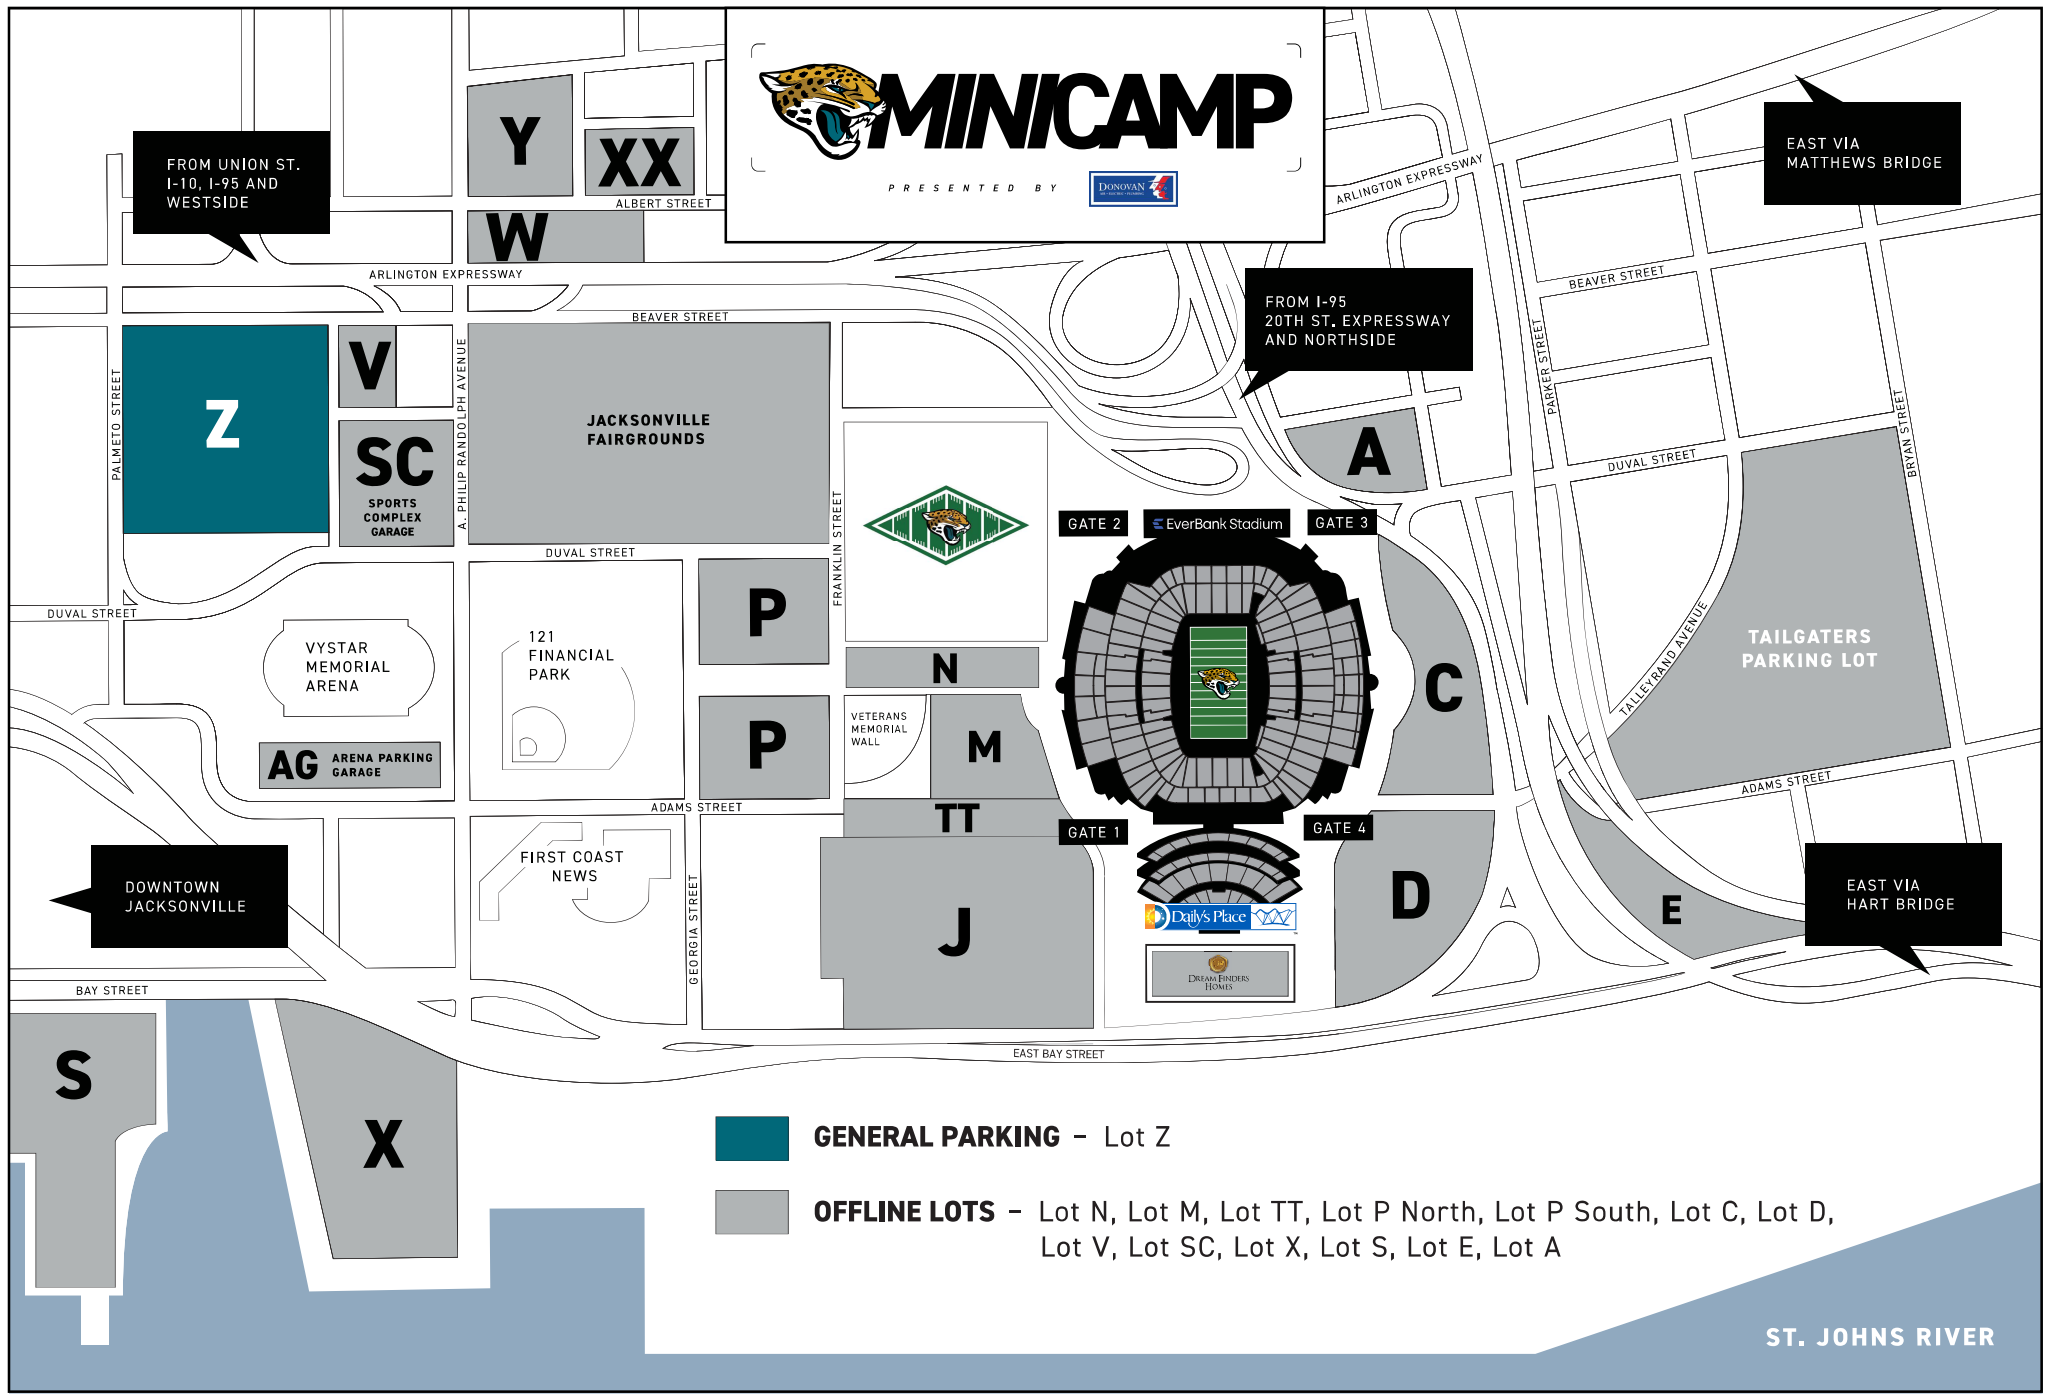

MINICAMP

PRESENTED BY

FROM UNION ST.
I-10, I-95 AND
WESTSIDE

EAST VIA
MATTHEWS BRIDGE

FROM I-95
20TH ST. EXPRESSWAY
AND NORTHSIDE

EAST VIA
HART BRIDGE

DOWNTOWN
JACKSONVILLE

 **GENERAL PARKING** - Lot Z

 **OFFLINE LOTS** - Lot N, Lot M, Lot TT, Lot P North, Lot P South, Lot C, Lot D, Lot V, Lot SC, Lot X, Lot S, Lot E, Lot A

ST. JOHNS RIVER