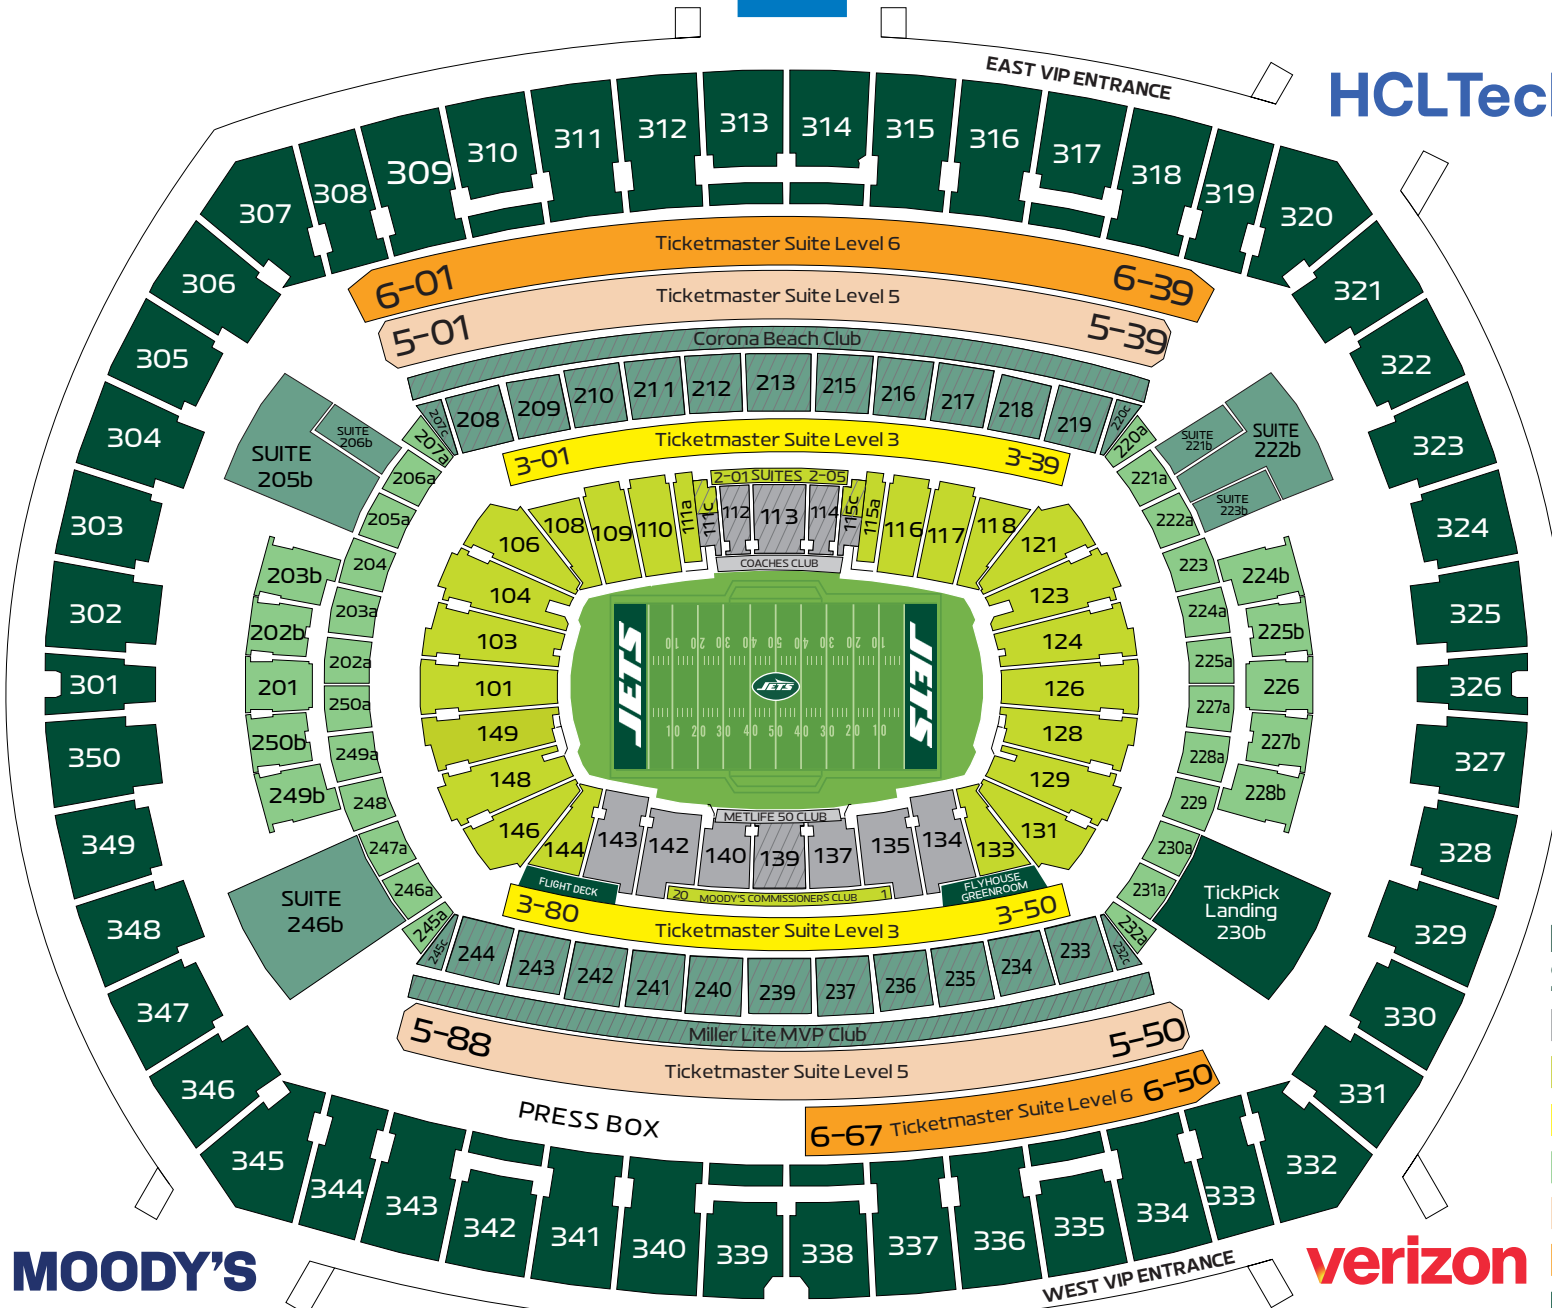

TRAIN STATION

HCLTech

RACE TRACK

MOODY'S

verizon

METLIFE NORTH

METLIFE SOUTH WILL CALL
Suite Will Call - General Will Call - Visiting Team Will Call

Entry to Seating Area

- Plaza
- Concourse 100
- Suite Level 3
- Concourse 200
- Suite Level 5
- Suite Level 6
- Concourse 300
- Clubs