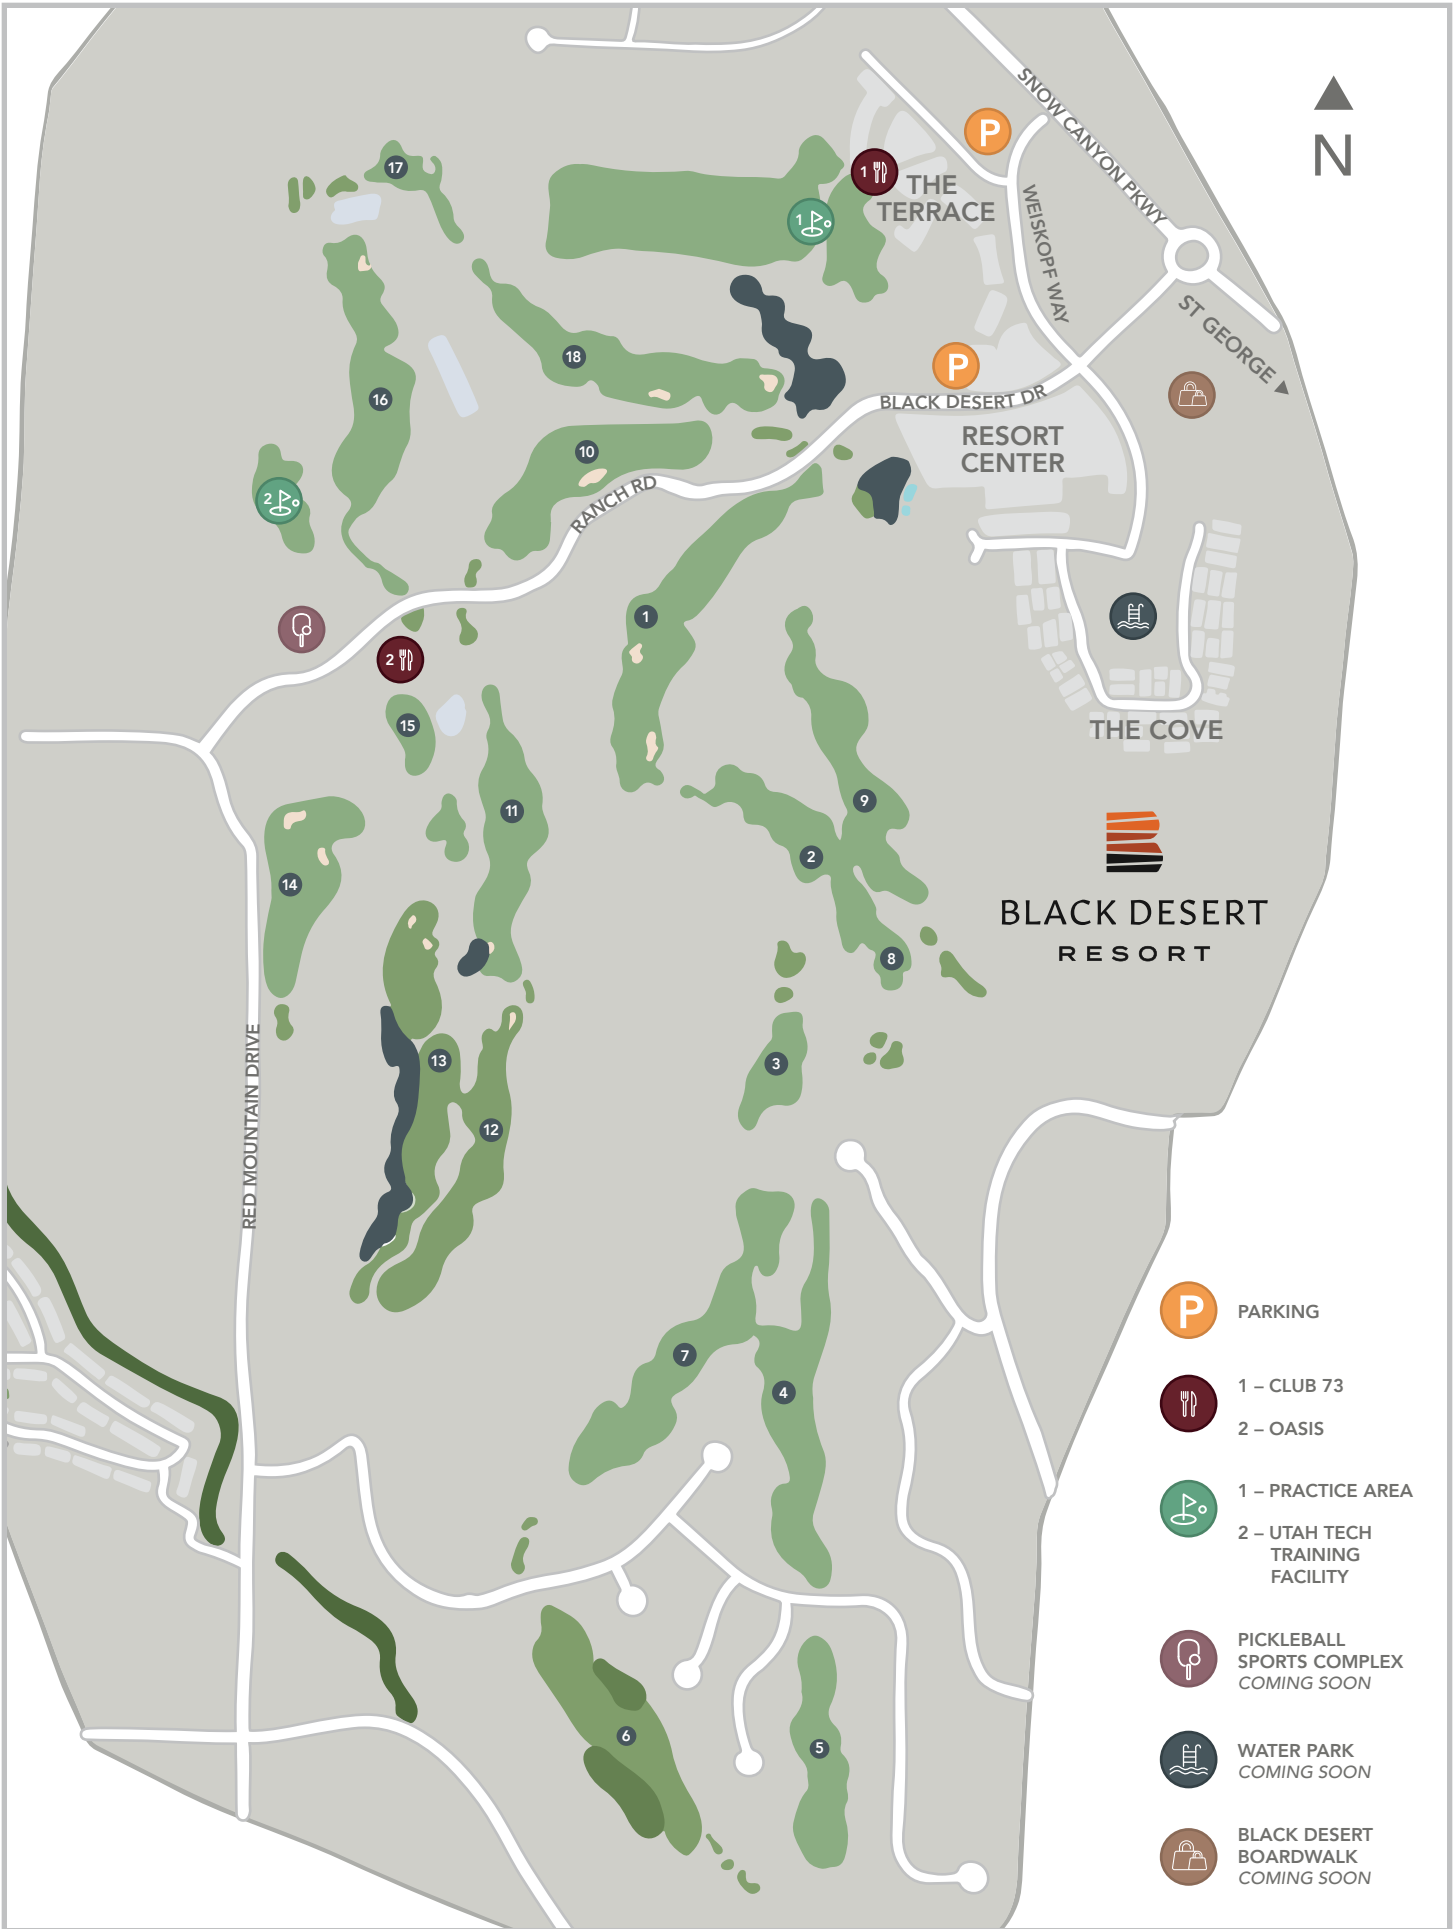

P

P

P

PARKING

1 - CLUB 73
2 - OASIS

1 - CLUB 73
2 - OASIS

1 - PRACTICE AREA
2 - UTAH TECH TRAINING FACILITY

PICKLEBALL SPORTS COMPLEX COMING SOON

PICKLEBALL SPORTS COMPLEX COMING SOON

WATER PARK COMING SOON

WATER PARK COMING SOON

BLACK DESERT BOARDWALK COMING SOON

BLACK DESERT BOARDWALK COMING SOON

BLACK DESERT RESORT

THE TERRACE

RESORT CENTER

THE COVE

SNOW CANYON PKWY
WEISKOPF WAY

BLACK DESERT DR

ST GEORGE

RANCH RD

RED MOUNTAIN DRIVE

17

16

18

10

15

14

11

12

13

7

4

9

2

8

3

1

10

1

7

7

4

4

9

2

8

3

1

10

1

7

7

4

4

9

2

8

3

1

10

1

7

7

4

4

9

2

8

3

1

10

1

7

7

4

4

9

2

8

3

1

10

1

7

7

4

4

9

2

8

3

1

10

1

7

7

4

4

9

2

8

3

1

10

1

7

7

4

4

9

2

8

3

1

10

1

7

7

4

4

9

2

8

3

1

10

1

7

7

4

4

9

2

8

3

1

10

1

7

7

4

4

9

2

8

3

1

10

1

7

7

4

4

9

2

8

3

1

10

1

7

7

4

4

9

2

8

3

1

10

1

7

7

4

4

9

2

8

3

1

10

1

7

7

4

4

9

2

8

3

1

10

1

7

7

4

4

9

2

8

3

1

10

1

7

7

4

4

9

2

8

3

1

10

1

7

7

4

4

9

2

8

3

1

10

1

7

7

4

4

9

2

8

3

1

10

1

7

7

4

4

9

2

8

3

1

10

1

7

7

4

4

9

2

8

3

1

10

1

7

7

4

4

9

2

8

3

1

10

1

7

7

4

4

9

2

8

3

1

10

1

7

7

4

4

9

2

8

3

1

10

1

7

7

4

4

9

2

8

3

1

10

1

7

7

4

4

9

2

8

3

1

10