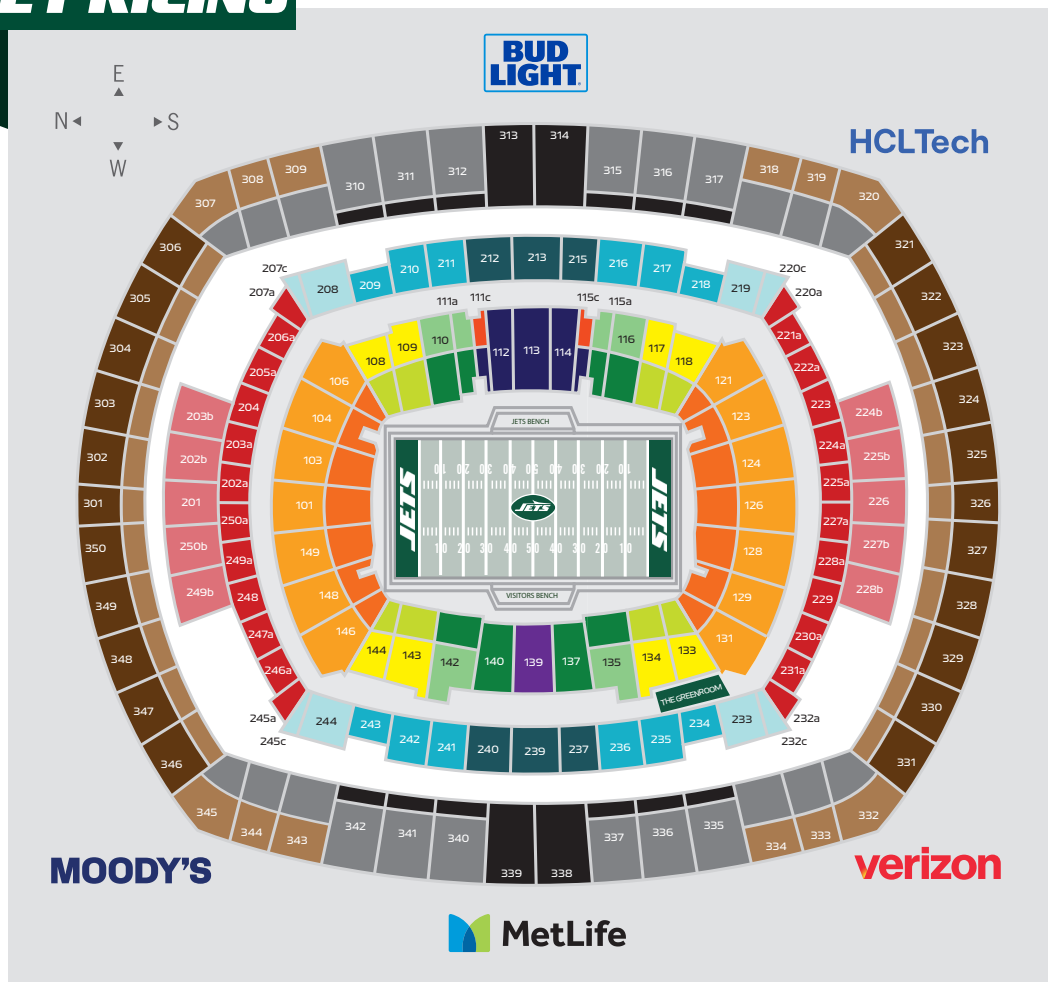

2024-2025 VARIABLE PRICING

The Jets have multiple pricing schedules for the 2024-25 season. Contact a Jets Representative to confirm your pricing.

TICKET PRICE PER GAME