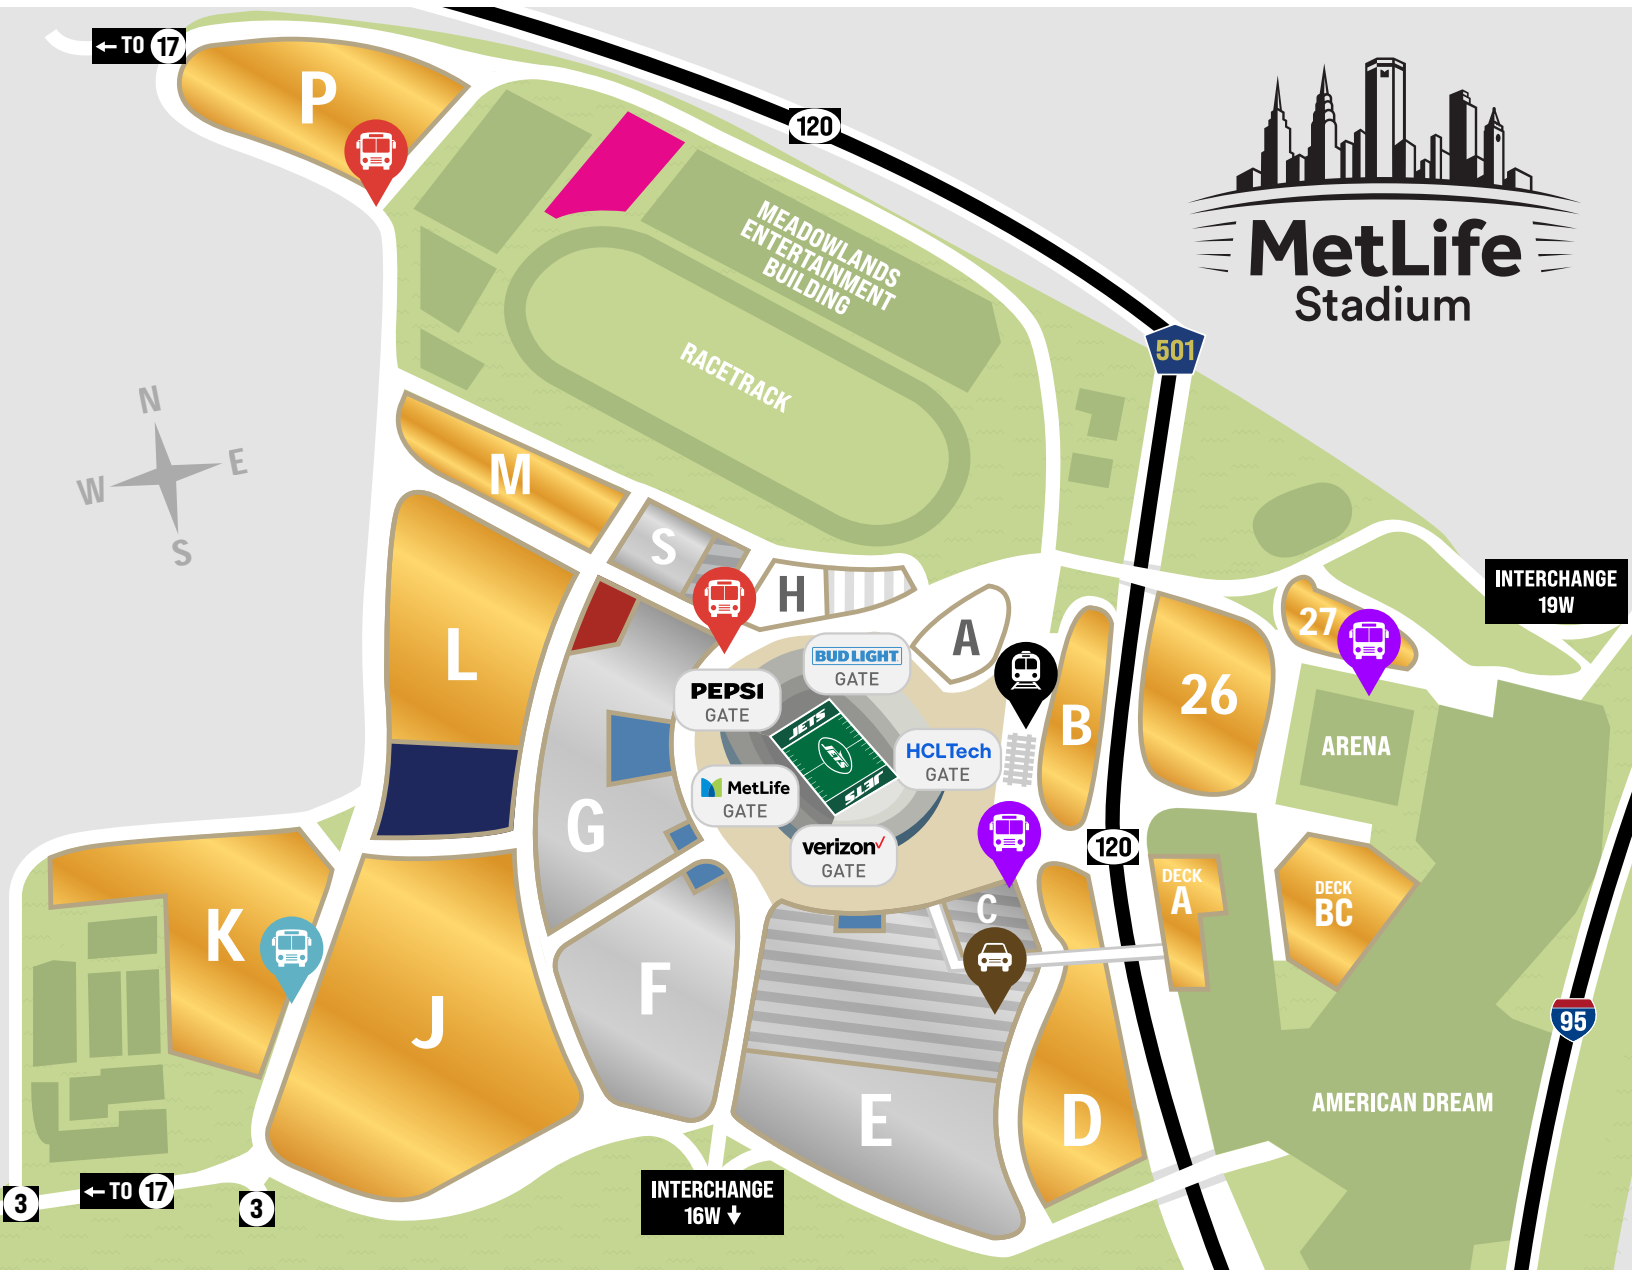

JETS PARKING MAP

PARKING LOTS

PLATINUM PARKING	COMMISSIONER'S CLUB, LOT C, E & S RESERVED, COACHES CLUB
PLATINUM PARKING	SUITES & CLUBS
LOT H RESERVED	
GOLD PARKING	PSL & NON-PSL
NO TAILGATING LOT	
ACCESSIBLE SPACES	
CHARTER BUS PARKING	
RACETRACK RESERVED	

TRANSPORTATION

	RIDESHARE/TAXI/LIMO	PICK-UP AND DROP-OFF
	LOT P SHUTTLE BUS	PICK-UP AND DROP-OFF
	AMERICAN DREAM SHUTTLE	PICK-UP AND DROP-OFF
	RAIL STATION	
	BUSES TO NYC PORT AUTHORITY	