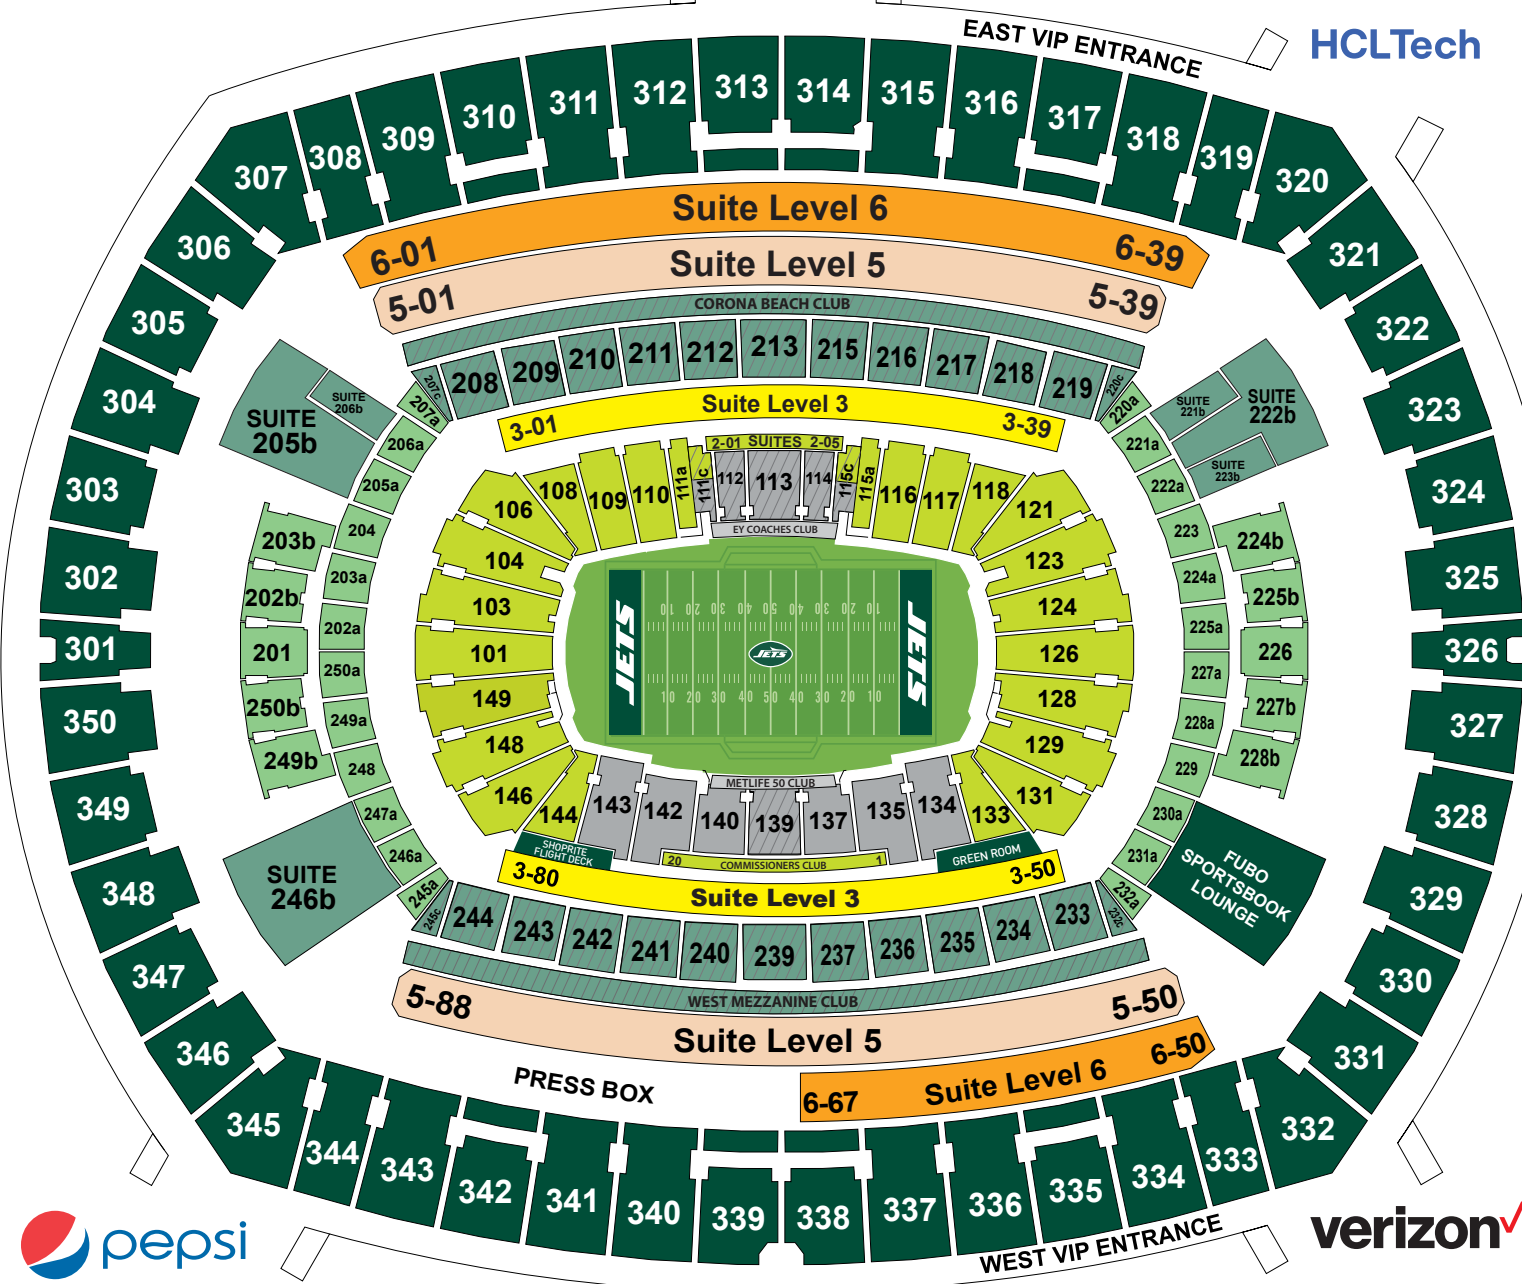

TRAIN STATION

HCLTech

RACE TRACK

Entry to Seating Area

- Plaza
- Concourse 100
- Suite Level 3
- Concourse 200
- Suite Level 5
- Suite Level 6
- Concourse 300
- Clubs

METLIFE NORTH

METLIFE SOUTH WILL CALL  
Suite Will Call • General Will Call • Visiting Team Will Call