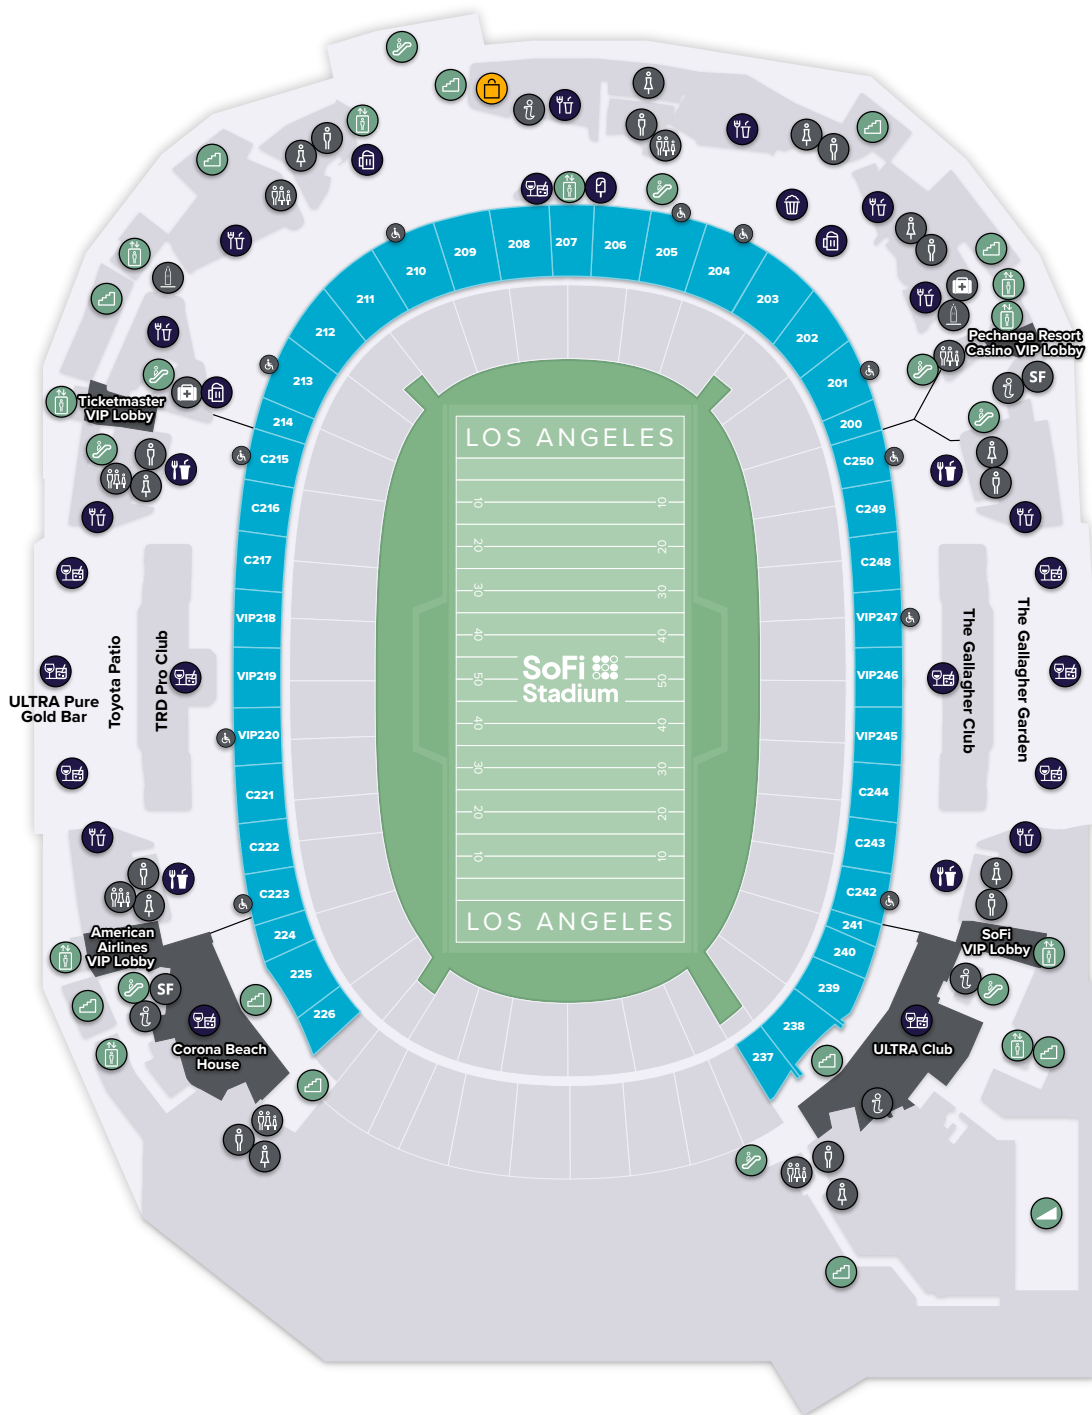

# SoFi Stadium

LEVEL 3 (Club Seats 200, Premier & Reserved Seats 200)

### GUEST SERVICES

- INFORMATION
- SENSORY ROOM
- WOMEN'S RESTROOM
- FIRST AID
- HYDRATION STATION
- FAMILY RESTROOM
- ADA SEATING
- MEN'S RESTROOM

### VERTICAL TRANSPORT

- ELEVATOR
- ESCALATOR
- STAIRS
- RAMP

### RETAIL

- TEAM STORE