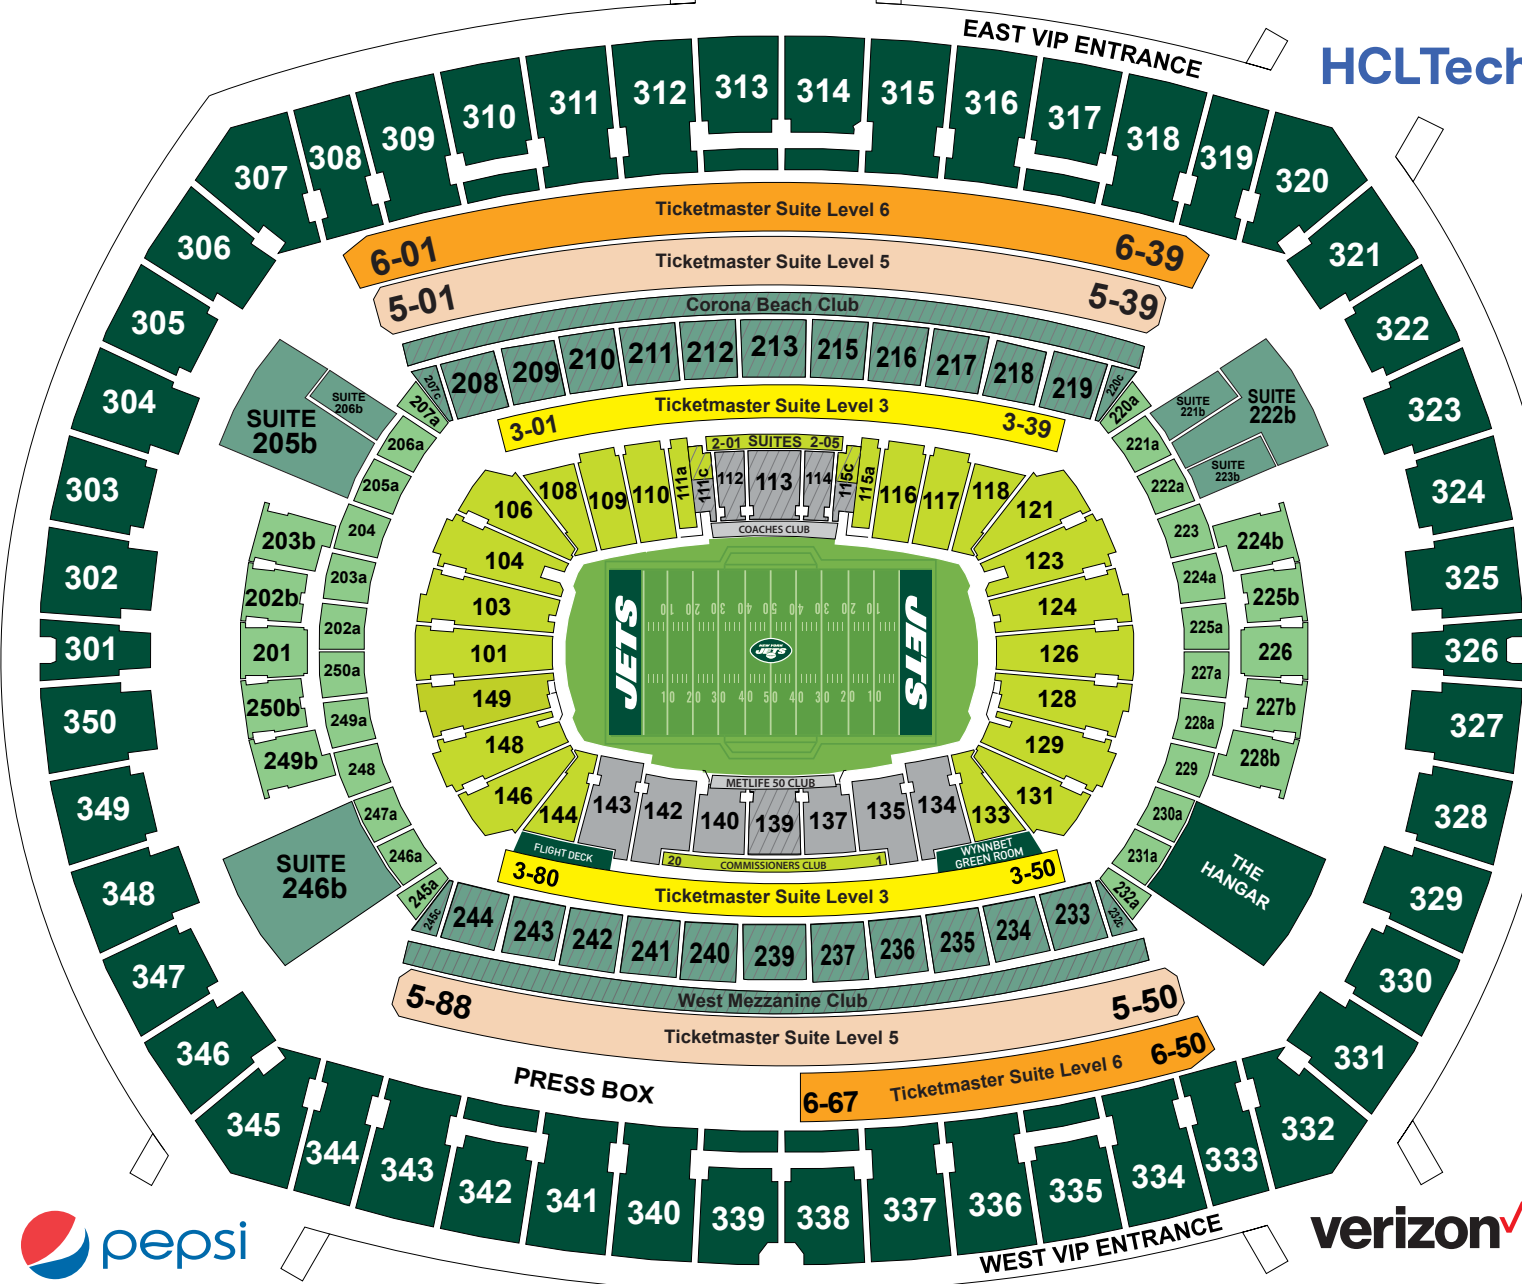

TRAIN STATION

HCLTech

RACE TRACK

- Entry to Seating Area
- Plaza
  - Concourse 100
  - Suite Level 3
  - Concourse 200
  - Suite Level 5
  - Suite Level 6
  - Concourse 300
  - Clubs

METLIFE NORTH

METLIFE SOUTH WILL CALL  
Suite Will Call • General Will Call • Visiting Team Will Call