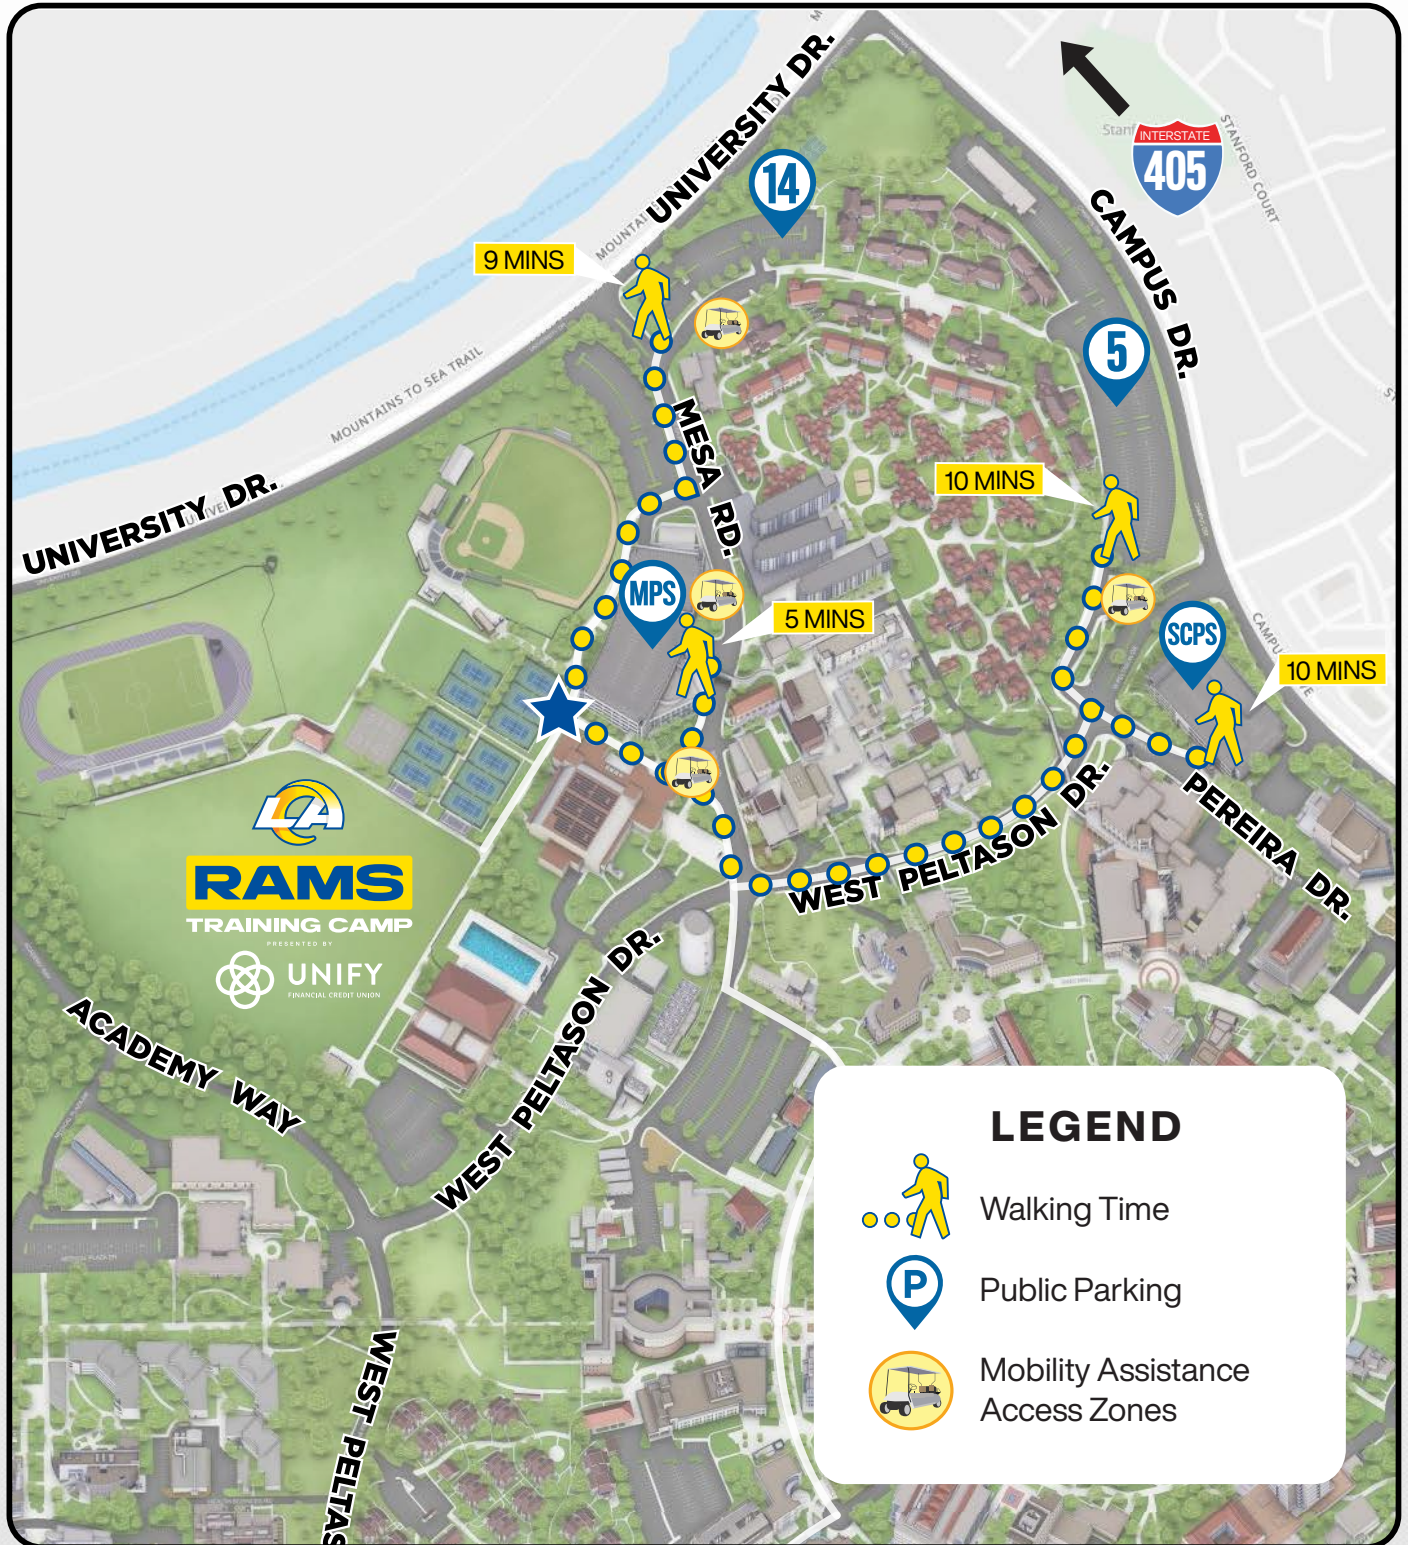

RAMS TRAINING CAMP

PRESENTED BY
UNIFY
FINANCIAL CREDIT UNION

UC IRVINE · CRAWFORD FIELD · 903 W PELTASON DR · IRVINE, CALIFORNIA

LEGEND

- Walking Time
- Public Parking
- Mobility Assistance Access Zones