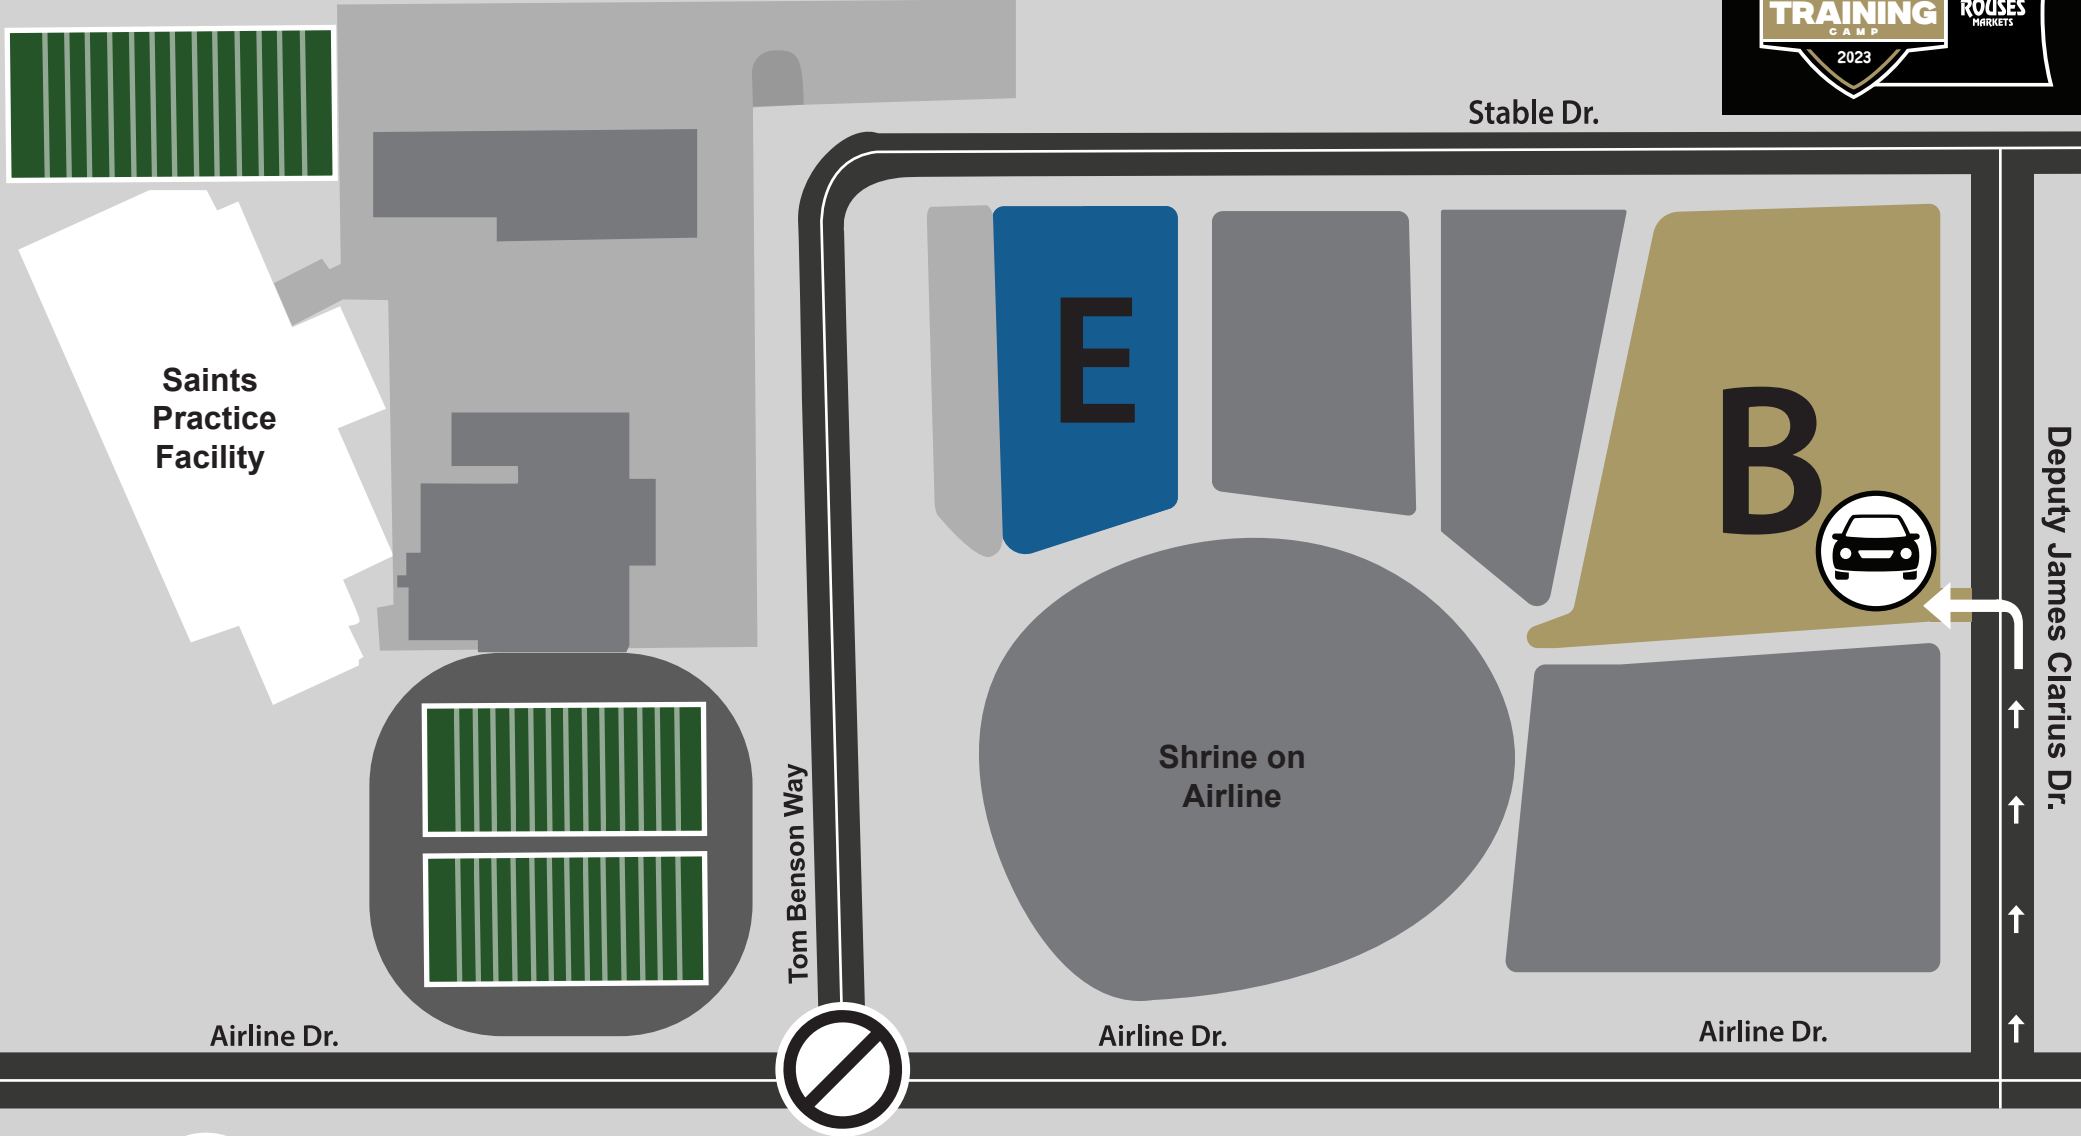

Ochsner Sports Performance Center: 5800 Airline Dr. Metairie, LA 70003

CLOSED TO PUBLIC TRAFFIC

ADA PARKING

PARKING

RIDE SHARE DROP OFF