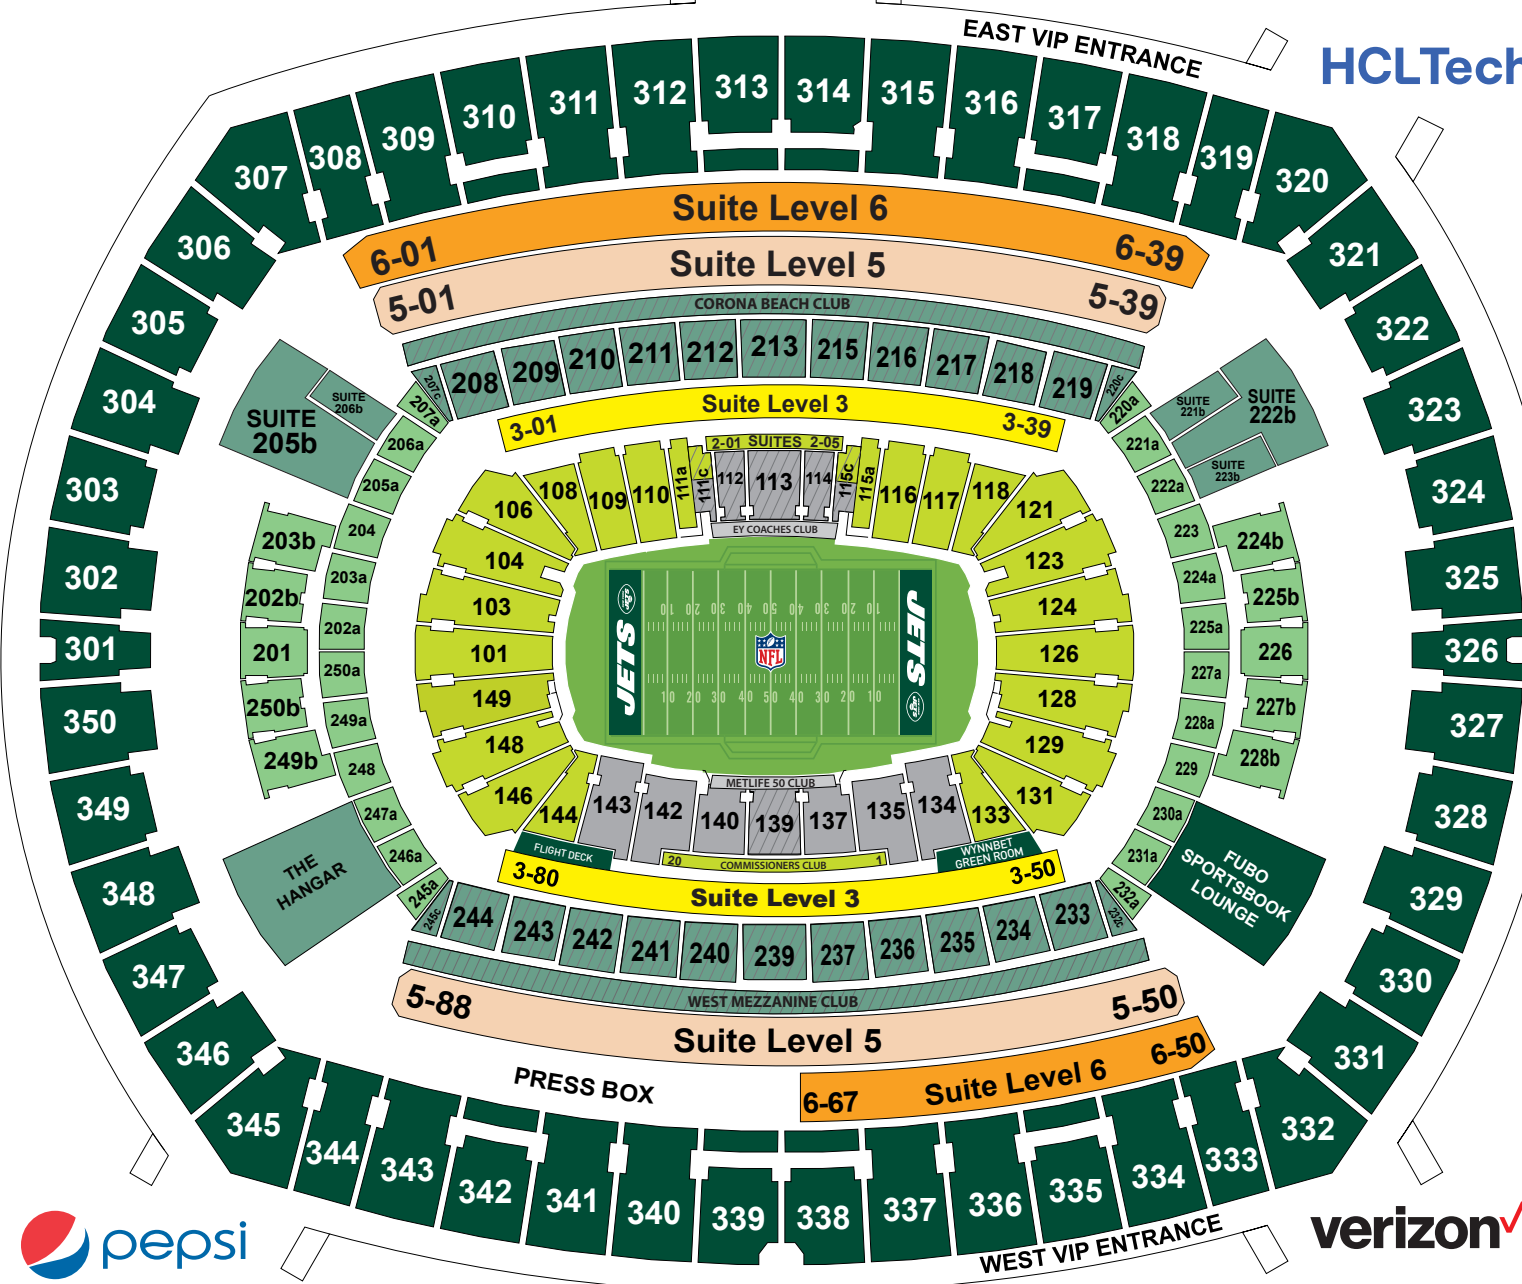

TRAIN STATION

HCLTech

RACE TRACK

- Entry to Seating Area
- Plaza
  - Concourse 100
  - Suite Level 3
  - Concourse 200
  - Suite Level 5
  - Suite Level 6
  - Concourse 300
  - Clubs

METLIFE NORTH

METLIFE SOUTH WILL CALL  
Suite Will Call • General Will Call • Visiting Team Will Call