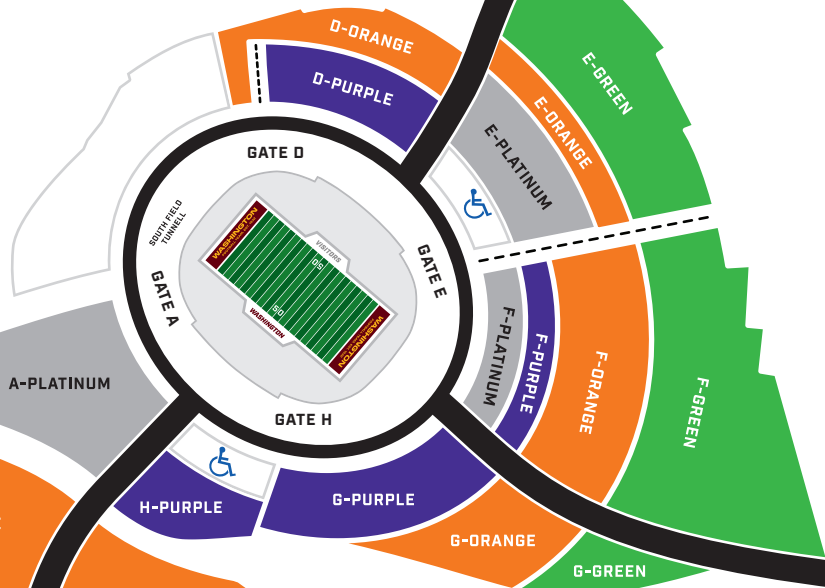

TO ROUTE 50

LANDOVER ROAD

202

BRIGHTSEAT ROAD

SHERIFF ROAD

TAXI STAND

RIDE SHARE LOT

BUS/RV
RESERVED

CASH LOT

GRAY

ENTRY / EXIT
VIA BELLE HAVEN DRIVE

REDZONE

SEAN TAYLOR ROAD

BRIGHTSEAT ROAD

495

CAPITAL BELTWAY

GATE D

GATE E

GATE A

GATE H

ARENA DRIVE

GARRETT MORGAN BLVD

MORGAN BLVD
STATION

LARGO TOWN
CENTER STATION

CENTRAL AVENUE

214

PARKING LOTS SUBJECT TO CHANGE. MAP NOT TO SCALE.