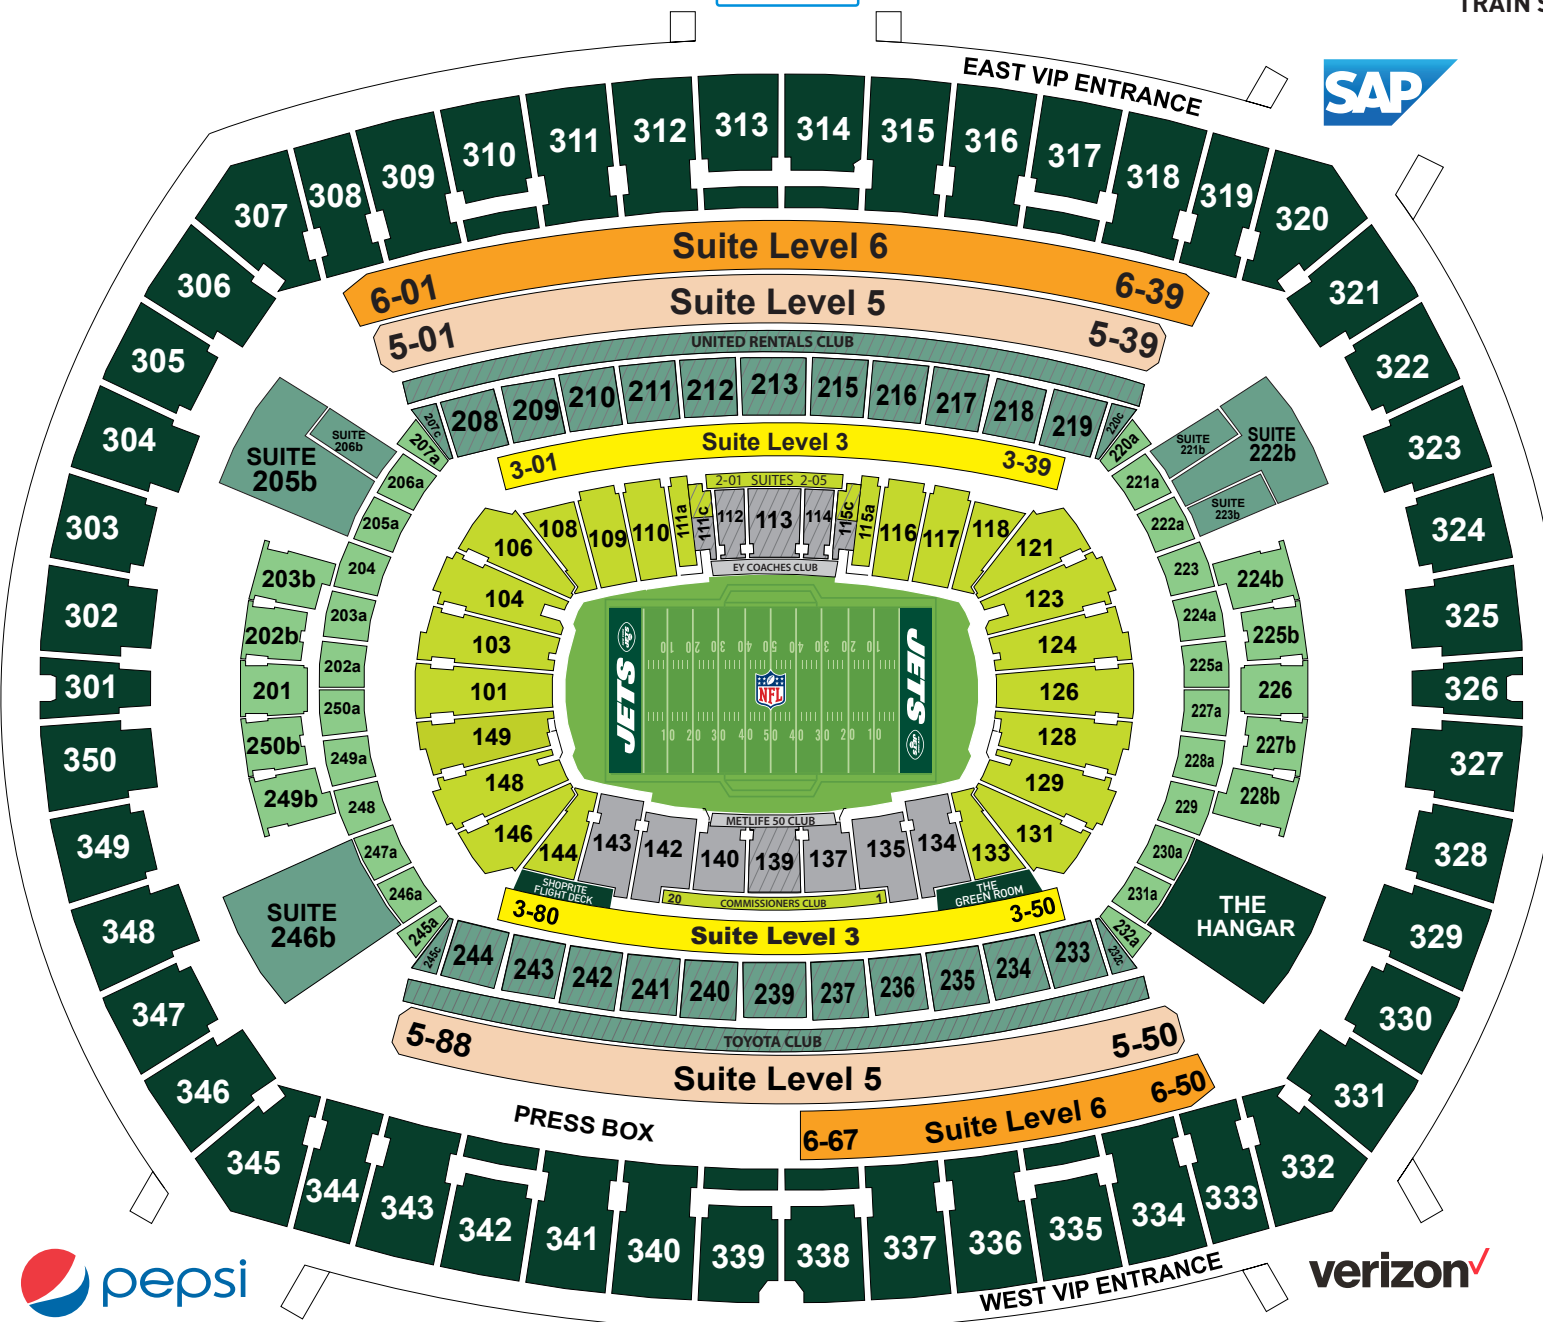

MetLife Stadium Seating Map

TRAIN STATION

RACE TRACK

Entry to Seating Area

- Plaza
- Concourse 100
- Suite Level 3
- Concourse 200
- Suite Level 5
- Suite Level 6
- Concourse 300
- Clubs

METLIFE NORTH

METLIFE SOUTH WILL CALL
Suite Will Call • General Will Call • Visiting Team Will Call