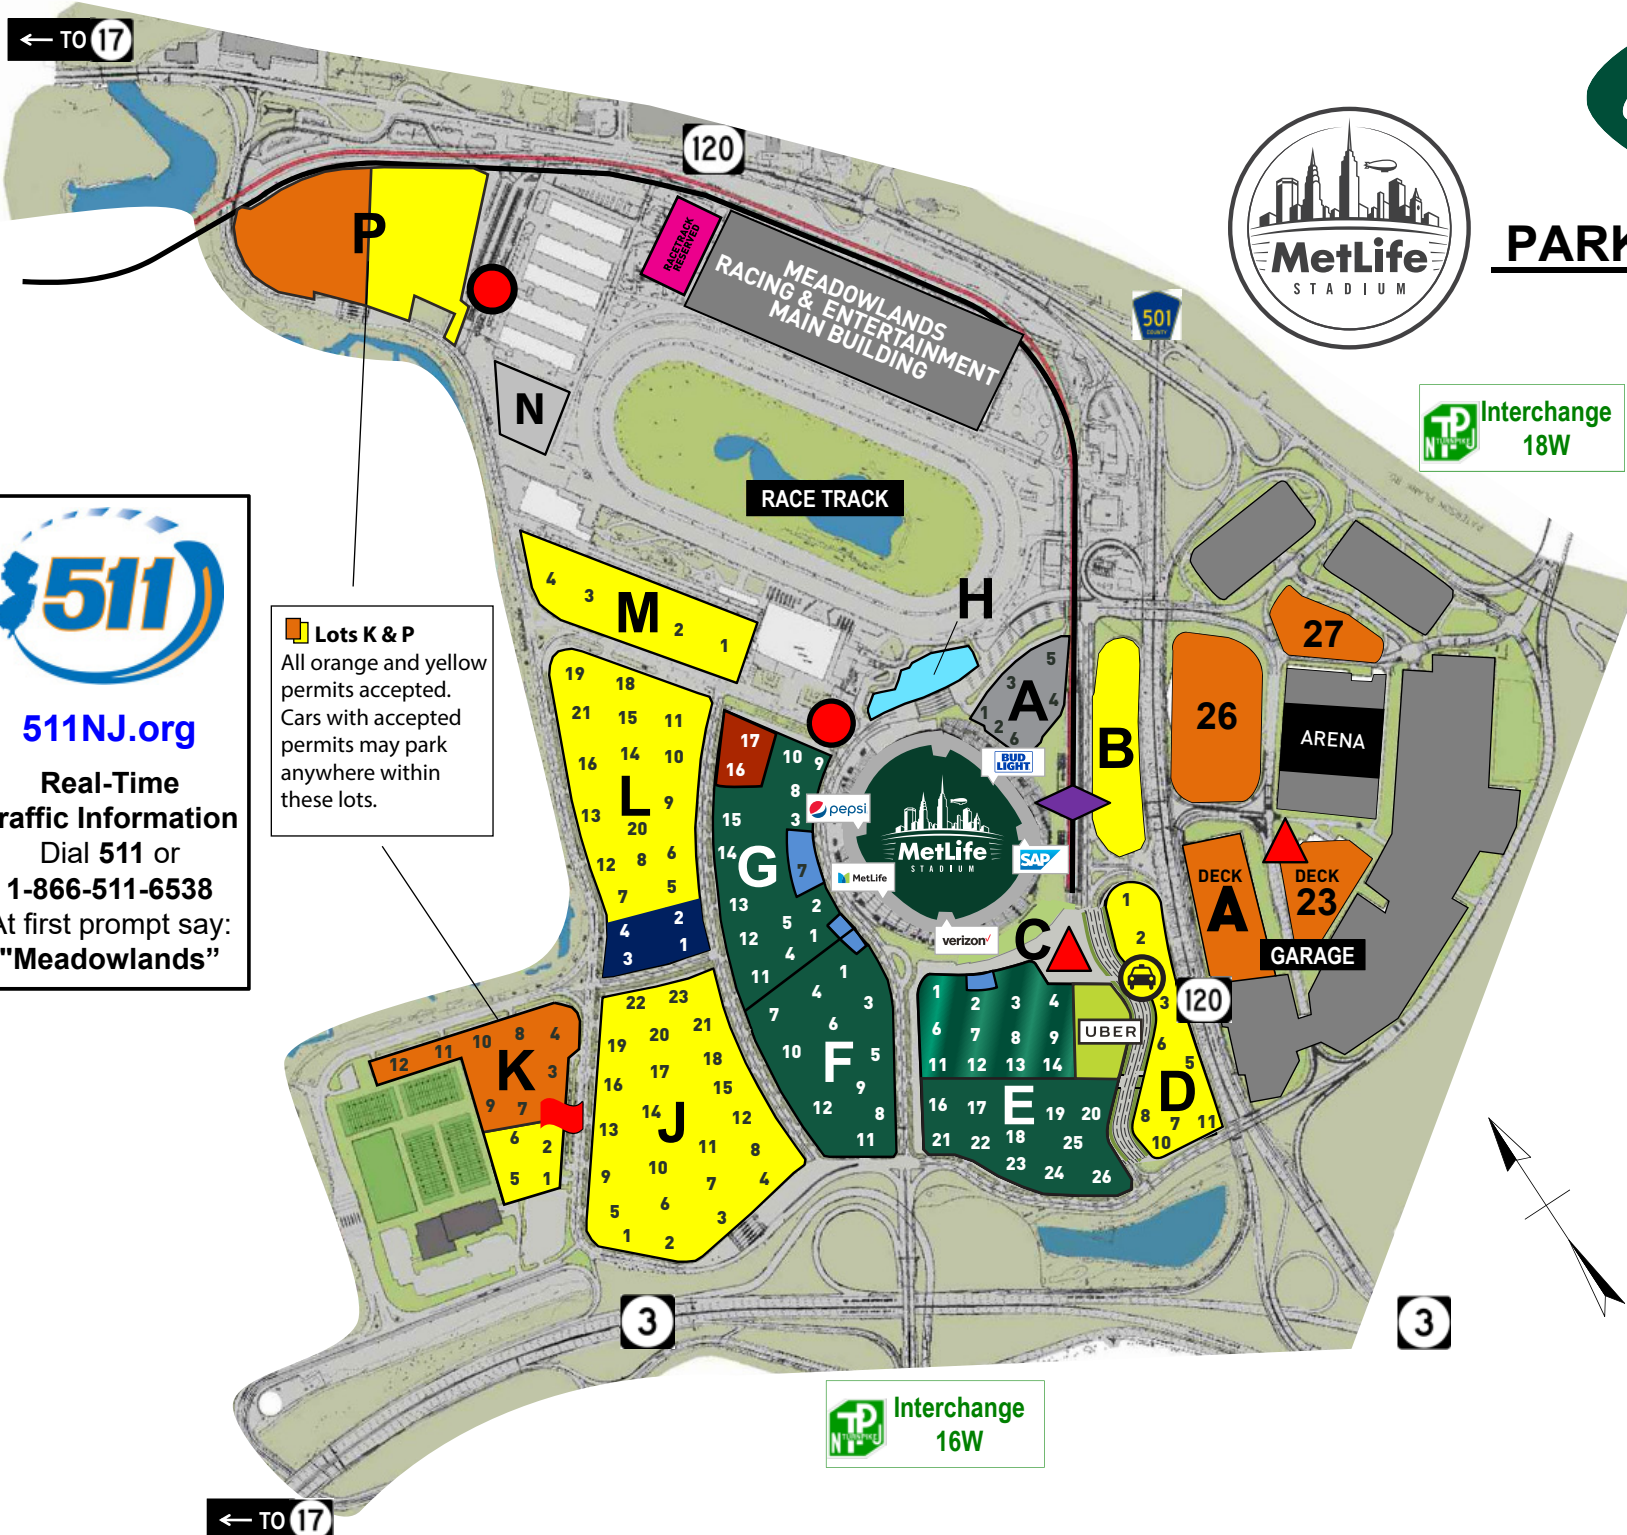

PARKING SITE MAP

511NJ.org
Real-Time Traffic Information
Dial 511 or
1-866-511-6538
At first prompt say:
"Meadowlands"

Lots K & P
All orange and yellow permits accepted. Cars with accepted permits may park anywhere within these lots.

Interchange 18W

Interchange 16W

Legend

-  Premium Parking
Coaches Club
Commissioners Club
Suite Reserved
-  Premium Parking
Suites & Clubs
-  General Parking
Yellow Permits
-  General Parking
Orange Permits
-  No Tailgating Lot
-  Accessible Spaces
-  Charter Bus Parking
-  **UBER**
Pick-up & Drop-off
-  Racetrack Reserved
-  Taxi / Limo Pick-up & Drop-off Location
-  Lot P Shuttle Bus Pick-up & Drop-off Locations
-  Izod Center Shuttle Bus Pick-up & Drop-off Locations
-  Rail Station
-  Buses to NYC Port Authority

Numbers in parking lots indicate light pole locations