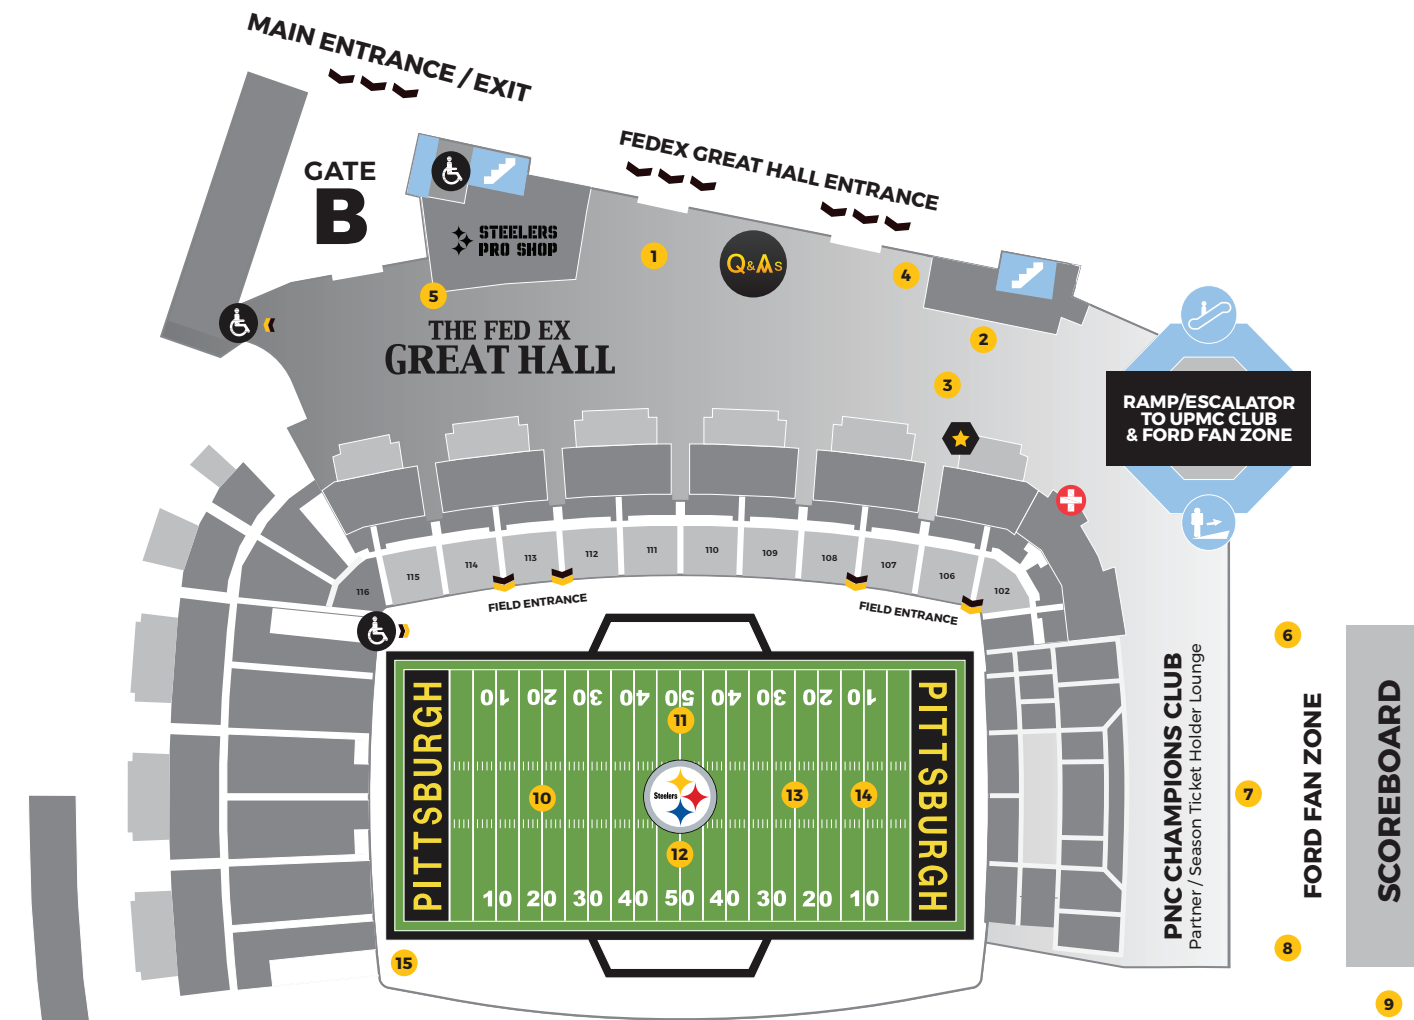

UPMC CLUB:

ACCESS TO THE UPMC CLUB IS AVAILABLE BY TAKING THE ESCALATOR IN THE FEDEX GREAT HALL JUST INSIDE THE SOUTHEAST ROTUNDA.

- **Check out** Steelers Legend Q&A's hosted by Charlie Batch. (See *Steelers Legend Q&A's Schedule* for more information.)
- **SuperGames interactive elements are available for kids** including Giant Connect 4, Giant Cornhole, QB Challenge and 9-Hole Putt Putt.
- **Knights Arena Madden 22 Gaming Zone** - Compete against other Steelers fans in 1 v 1 Madden games for prizing. Featuring special guests JonBeast & the Pittsburgh Knights.
- **WDVE-FM** is broadcasting live.

FIELD ACCESS IS AVAILABLE AT SECTIONS 101, 108, 112 AND 114.

- **Youth Flag Football** - Watch Flag Football Teams from across Western PA take the field to compete throughout the Draft Party.
- **FedEx Air & Ground Zone** - Test your skills in the FedEx Air & Ground Zone at the North End of the field by catching a touchdown, kicking a field goal, or throwing a pass.
- **Take a photo** with the Steelers logo on the 50-yard line.
- **Visit the Ford Truck display** at the East Side of the field.

FORD FAN ZONE:

ACCESS THE FORD FAN ZONE BY TAKING THE ESCALATORS TO THE FIRST LEVEL IN THE SOUTHEAST ROTUNDA.

- **Spin the Prize Wheel, win prizes, and get your celebration signs** at our Steelers Nation Unite tent.
- **Capture a great photo** with our SIX Lombardi trophies.
- **Visit the Ford Maverick Display**

HEINZ FIELD MAP

FEDEX GREAT HALL

- 1 Player Locker Display
- 2 Steelers Hall of Honor
- 3 Steelers Gloves Photo Op
- 4 GameFaces Face Painting
- 5 Gameday Poster Series Display

UPMC CLUB

- **Steelers Legend Q&A's**
See schedule for details
- **Pittsburgh Knights Madden 22 Free Play**