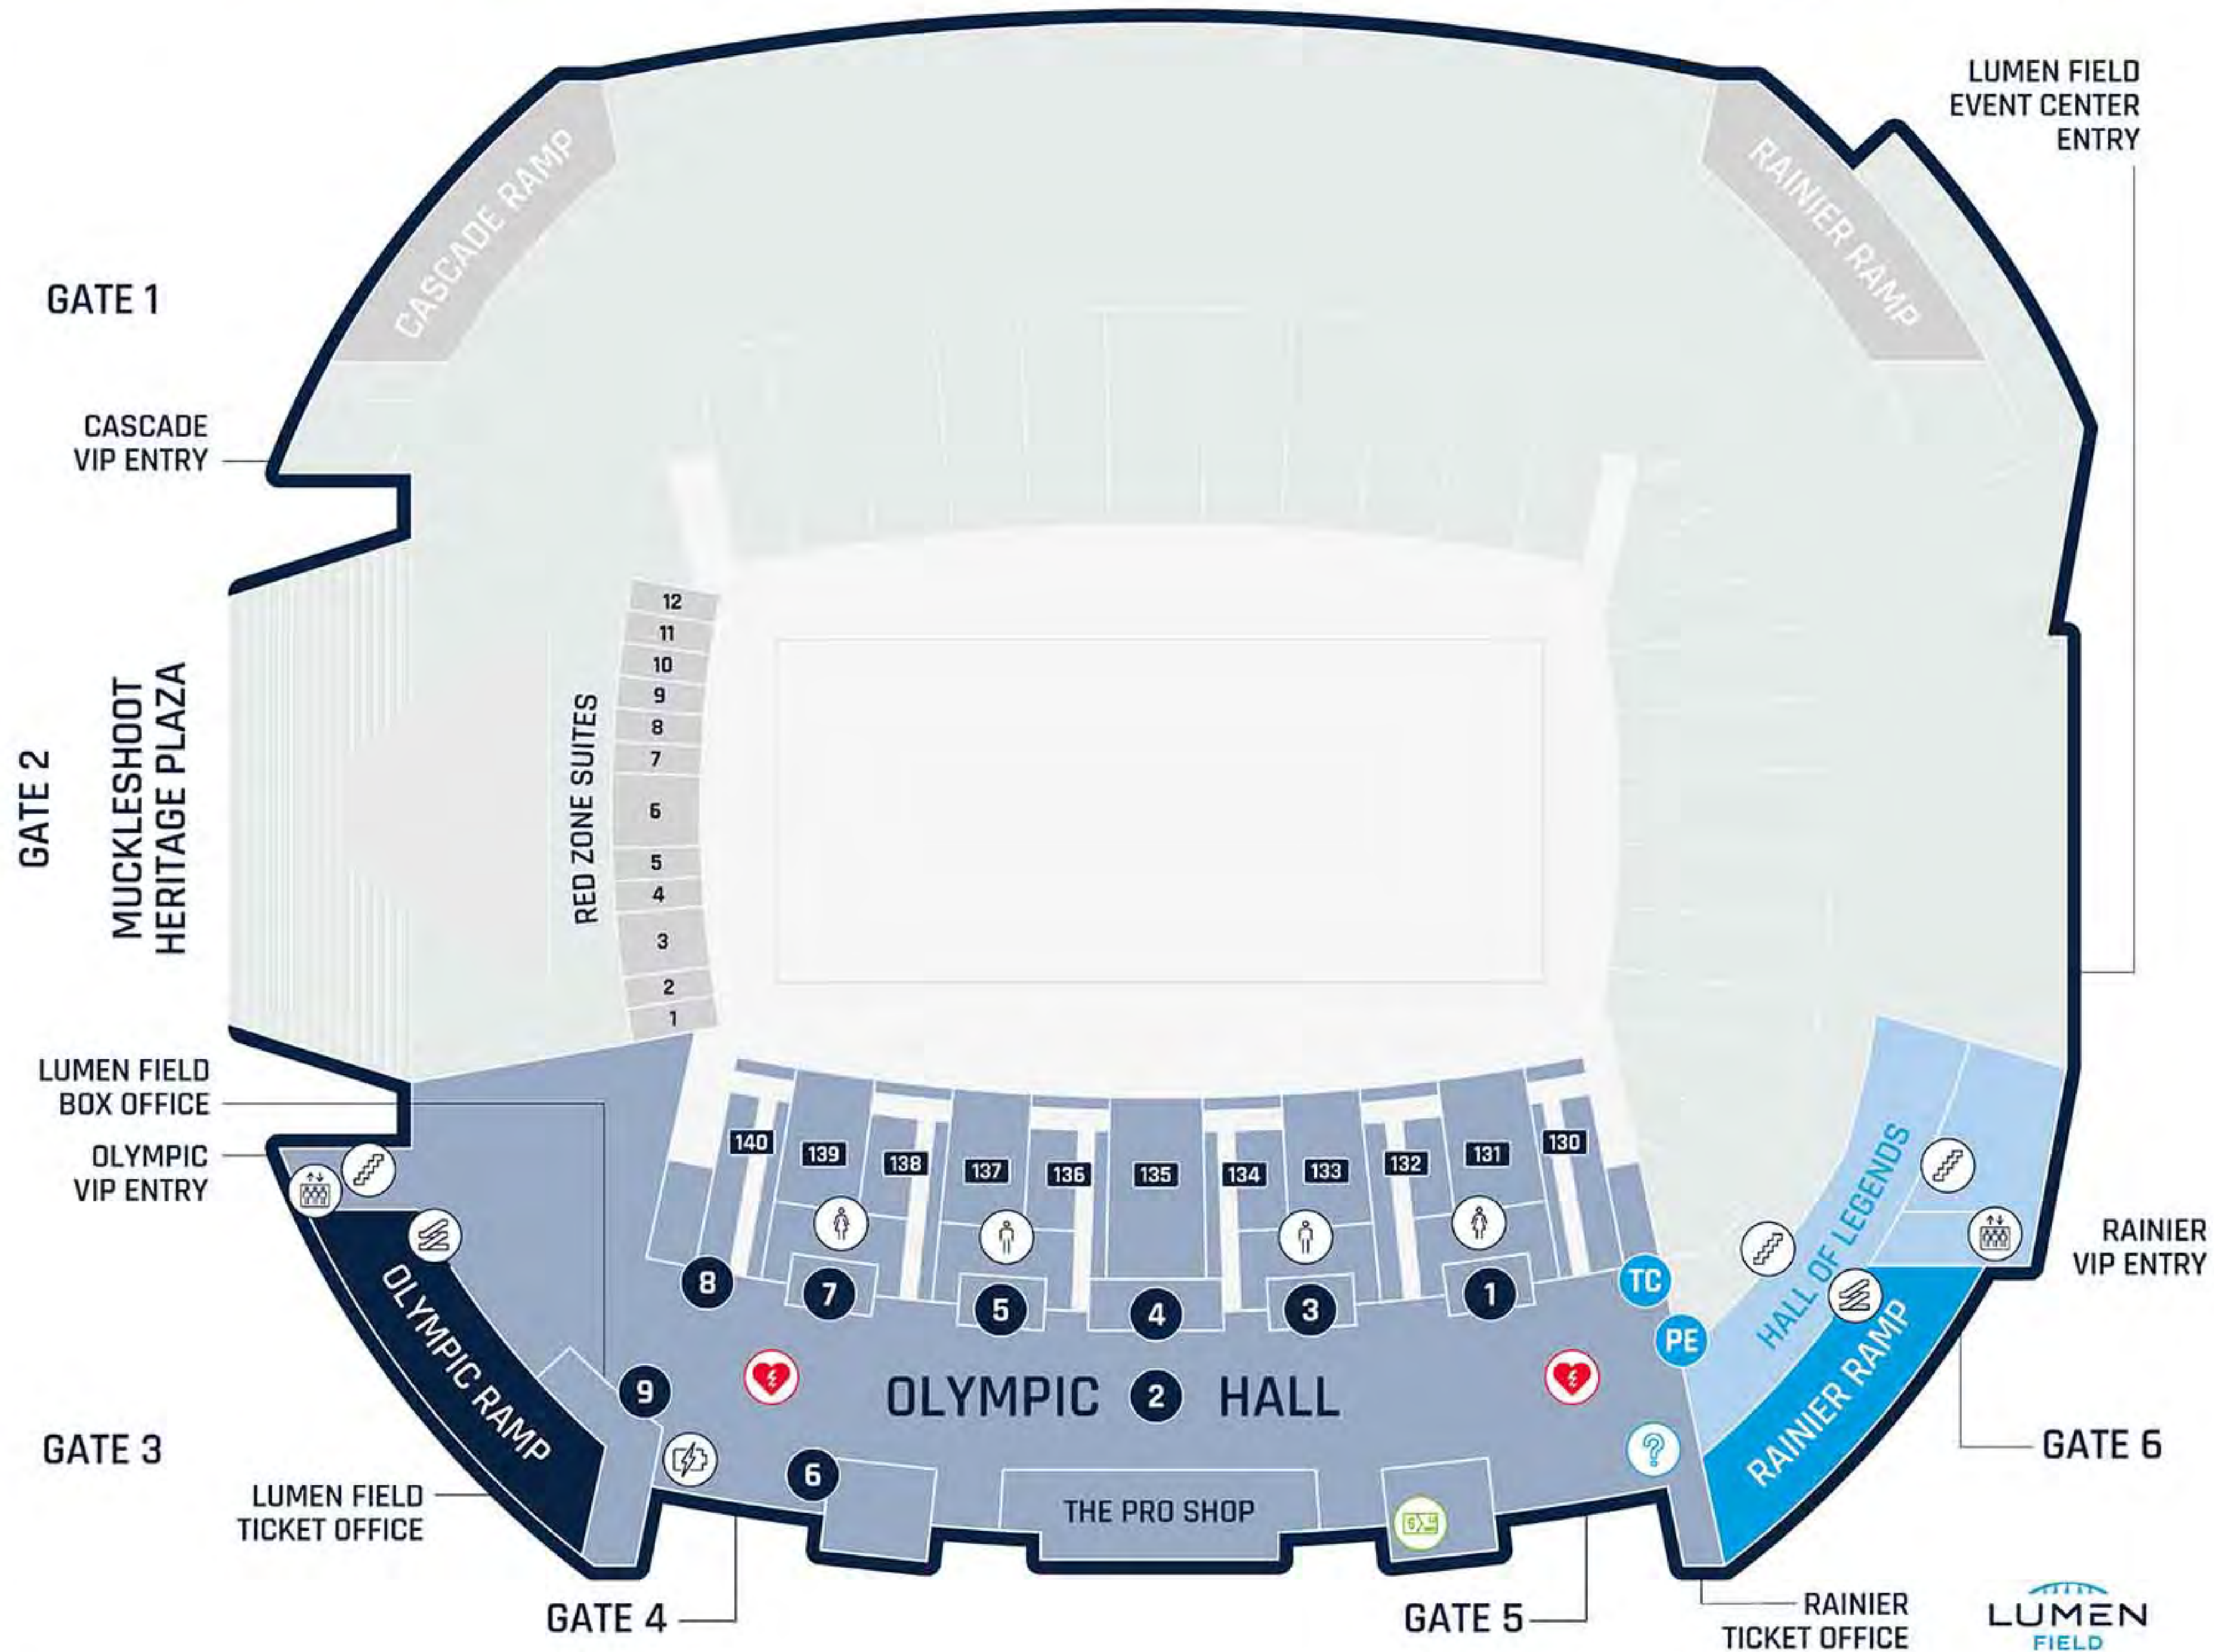

DIRECTORY FIELD LEVEL

SECTIONS 130-140 , OLYMPIC HALL, RED ZONE SUITES, [HALL OF LEGENDS](#)

- RESTROOMS
- ELEVATORS
- STAIRS
- RAMP
- GUEST SERVICES
- FIRST AID
- DEFIBRILLATOR
- CHARGING STATION
- CASH-TO-CARD KIOSK
- CONCESSIONS
- TUNNEL CLUB
- PRESS ENTRY
- NURSING LOUNGE

OLYMPIC HALL

1 EMMA'S BBQ  

2 GRAB & GO  

3 IVAR'S  

4 LOCAL DOGS & BRATS  

5 TUTTA BELLA  

6 STARBUCKS COFFEE  

7 TAPPED & CORKED  

8 CRAFT HOUSE  

9 NIGHT MARKET*  LOCAL ROTATING OPTIONS 

*SEAHAWKS GAMES ONLY

STADIUM DIRECTORY

SUMMIT LEVEL

SECTIONS 300-344
TOYOTA FAN DECK

SUITE LEVEL

SUITES 1-54

14 LOCAL DOGS & BRATS

15 PIZZA HUT

16 JONES BBQ

17 IVAR'S

18 MANU'S TACOS

19 LOCAL DOGS & BRATS

20 CRAFT HOUSE