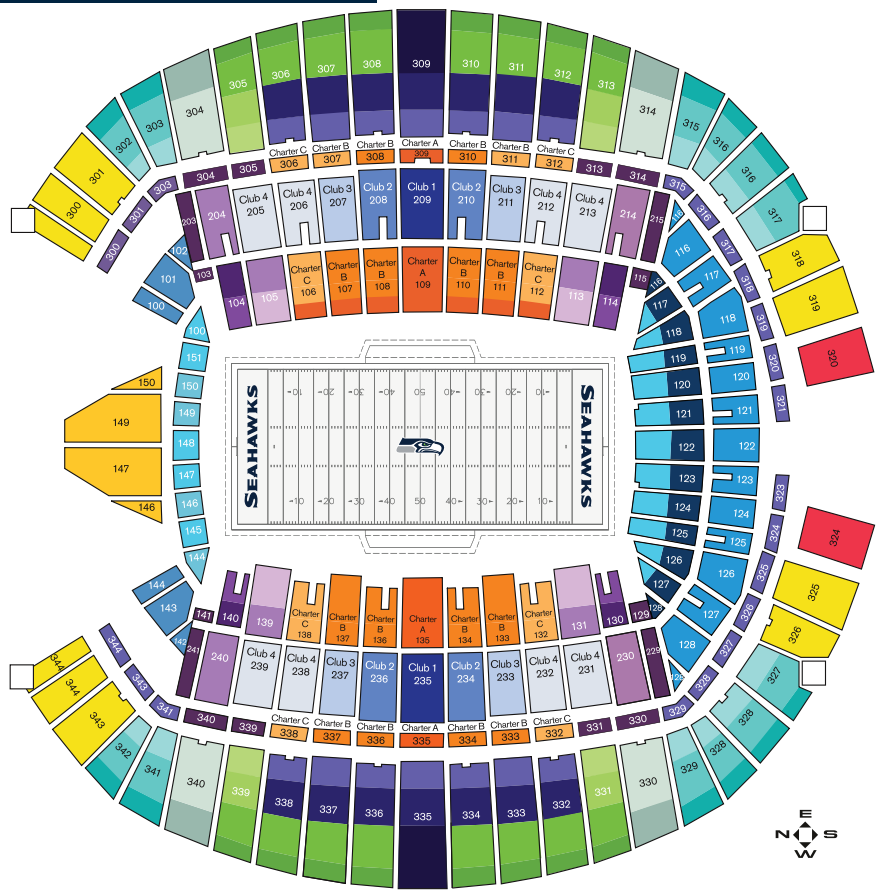

# 2023 SEATING CHART

	2008 or Prior	2009 or After		2008 or Prior	2009 or After
<b>A1</b>	\$4,820	\$5,000	<b>L1</b>	\$1,360	\$1,500
<b>B1</b>	\$4,060	\$4,160	<b>L2</b>	\$1,340	\$1,480
<b>C1</b>	\$3,350	\$3,450	<b>M1</b>	\$1,330	\$1,460
<b>D1</b>	\$2,840	\$2,940	<b>N1</b>	\$1,100	\$1,220
<b>F1</b>	\$2,200	\$2,200	<b>N2</b>	\$1,080	\$1,180
<b>G1</b>	\$2,050	\$2,200	<b>N3</b>	\$1,060	\$1,160
<b>H1</b>	\$1,920	\$1,920	<b>N4</b>	\$1,050	\$1,150
<b>I1</b>	\$1,640	\$1,730	<b>P1</b>	\$1,040	\$1,080
<b>I2</b>	\$1,600	\$1,680	<b>P2</b>	\$1,020	\$1,060
<b>J1</b>	\$1,560	\$1,640	<b>Q1</b>	\$980	\$1,020
<b>J2</b>	\$1,500	\$1,600	<b>Q2</b>	\$960	\$990
<b>J3</b>	\$1,490	\$1,570	<b>Q3</b>	\$950	\$990
<b>K1</b>	\$1,320	\$1,420	<b>R1</b>	\$720	\$900
<b>K2</b>	\$1,250	\$1,380	<b>R2</b>	\$720	\$940
<b>K3</b>	\$1,250	\$1,370	<b>T1</b>	\$990	\$1,180

Field Seats	\$11,500
Verizon Tables	\$3,350
Reserve Club	\$11,500/\$12,000