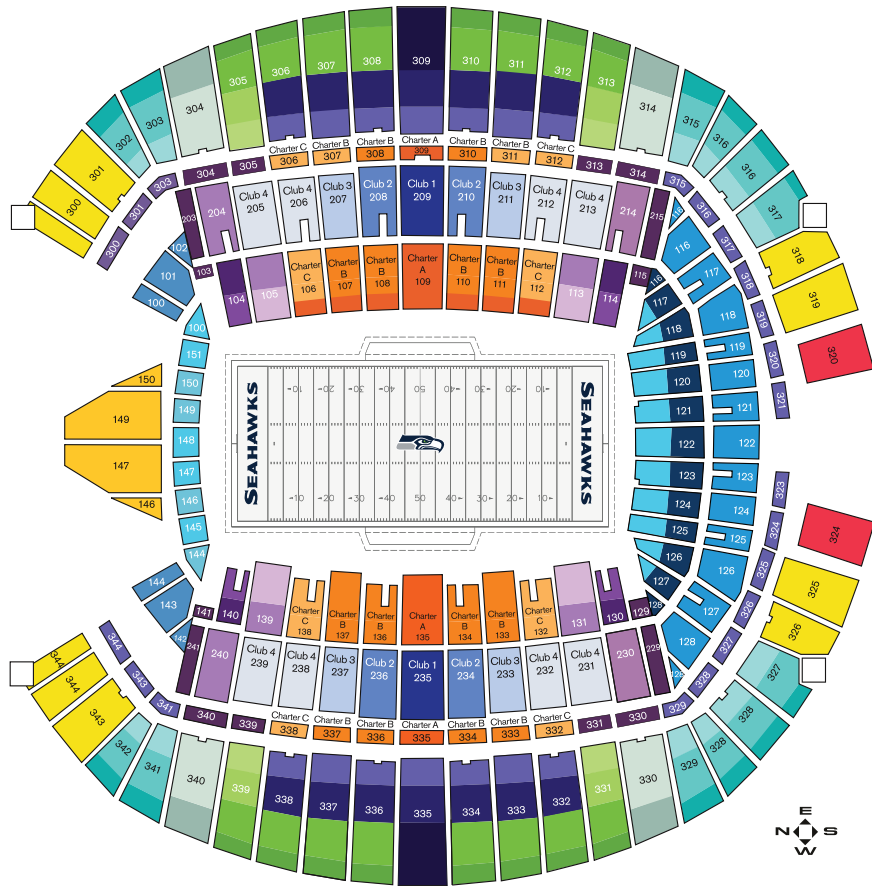

2024 SEATING CHART

	2008 or Prior	2009 or After		2008 or Prior	2009 or After
A1	$5,060	$5,240	L1	$1,490	$1,640
B1	$4,260	$4,350	L2	$1,430	$1,580
C1	$3,510	$3,600	M1	$1,410	$1,550
D1	$3,000	$3,100	N1	$1,180	$1,300
F1	$2,530	$2,530	N2	$1,140	$1,240
G1	$2,310	$2,470	N3	$1,100	$1,200
H1	$2,140	$2,140	N4	$1,090	$1,190
I1	$1,840	$1,940	P1	$1,100	$1,140
I2	$1,720	$1,800	P2	$1,080	$1,110
J1	$1,750	$1,810	Q1	$1,040	$1,070
J2	$1,620	$1,720	Q2	$1,010	$1,040
J3	$1,600	$1,680	Q3	$990	$1,030
K1	$1,420	$1,520	R1	$770	$940
K2	$1,330	$1,450	R2	$770	$1,040
K3	$1,320	$1,430	T1	$1,020	$1,180

NE Field Seats	$12,000
76 Club Seats/Stools	$16,000/$12,000
Toyota Reserve Club	$12,500