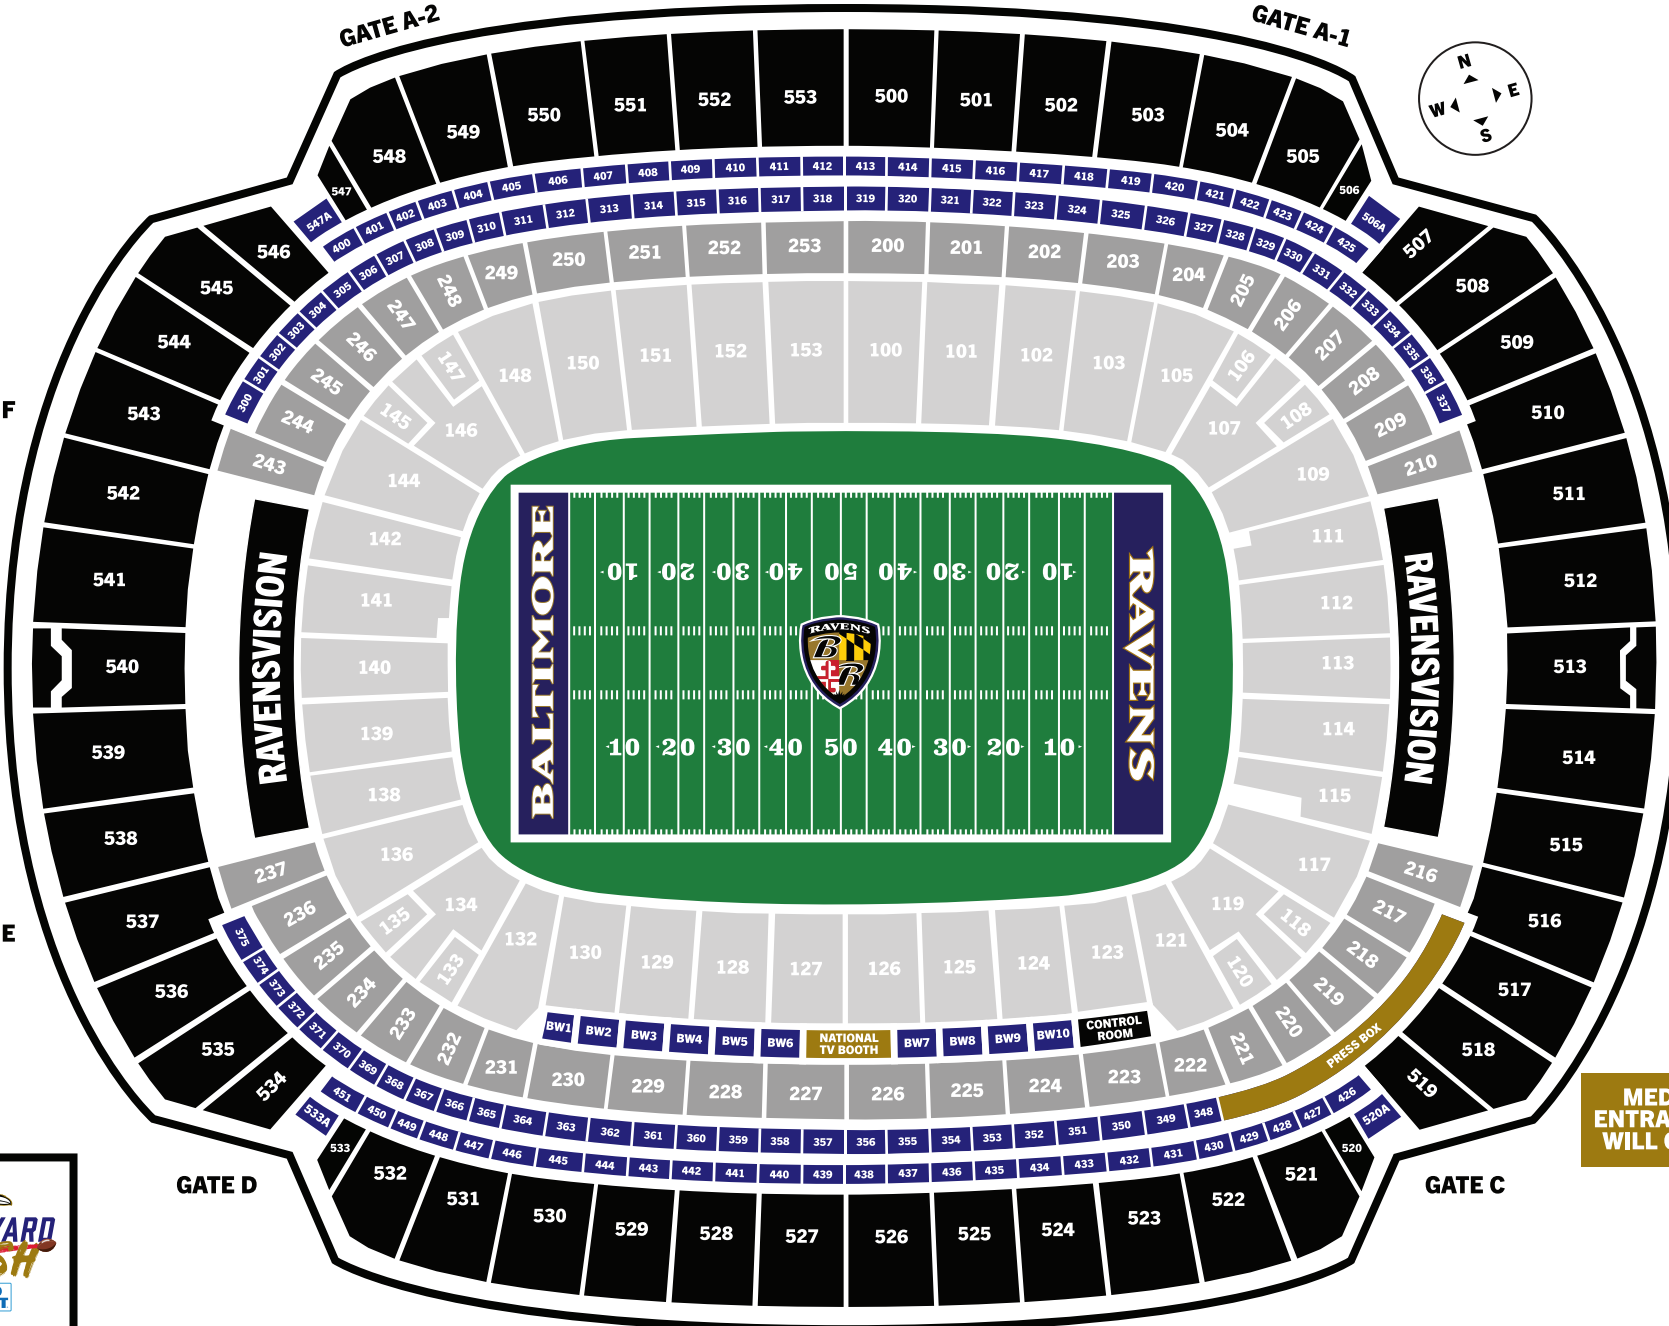

HAMBURG ST

GATE A

GATE A-1

GATE A-2

GATE F

RUSSELL ST
TICKET OFFICE / WILL CALL

GATE B

LIGHT RAIL

GATE E

MEDIA
ENTRANCE /
WILL CALL

GATE D

GATE C

OSTEND ST

RAVENSVISION

RAVENSVISION