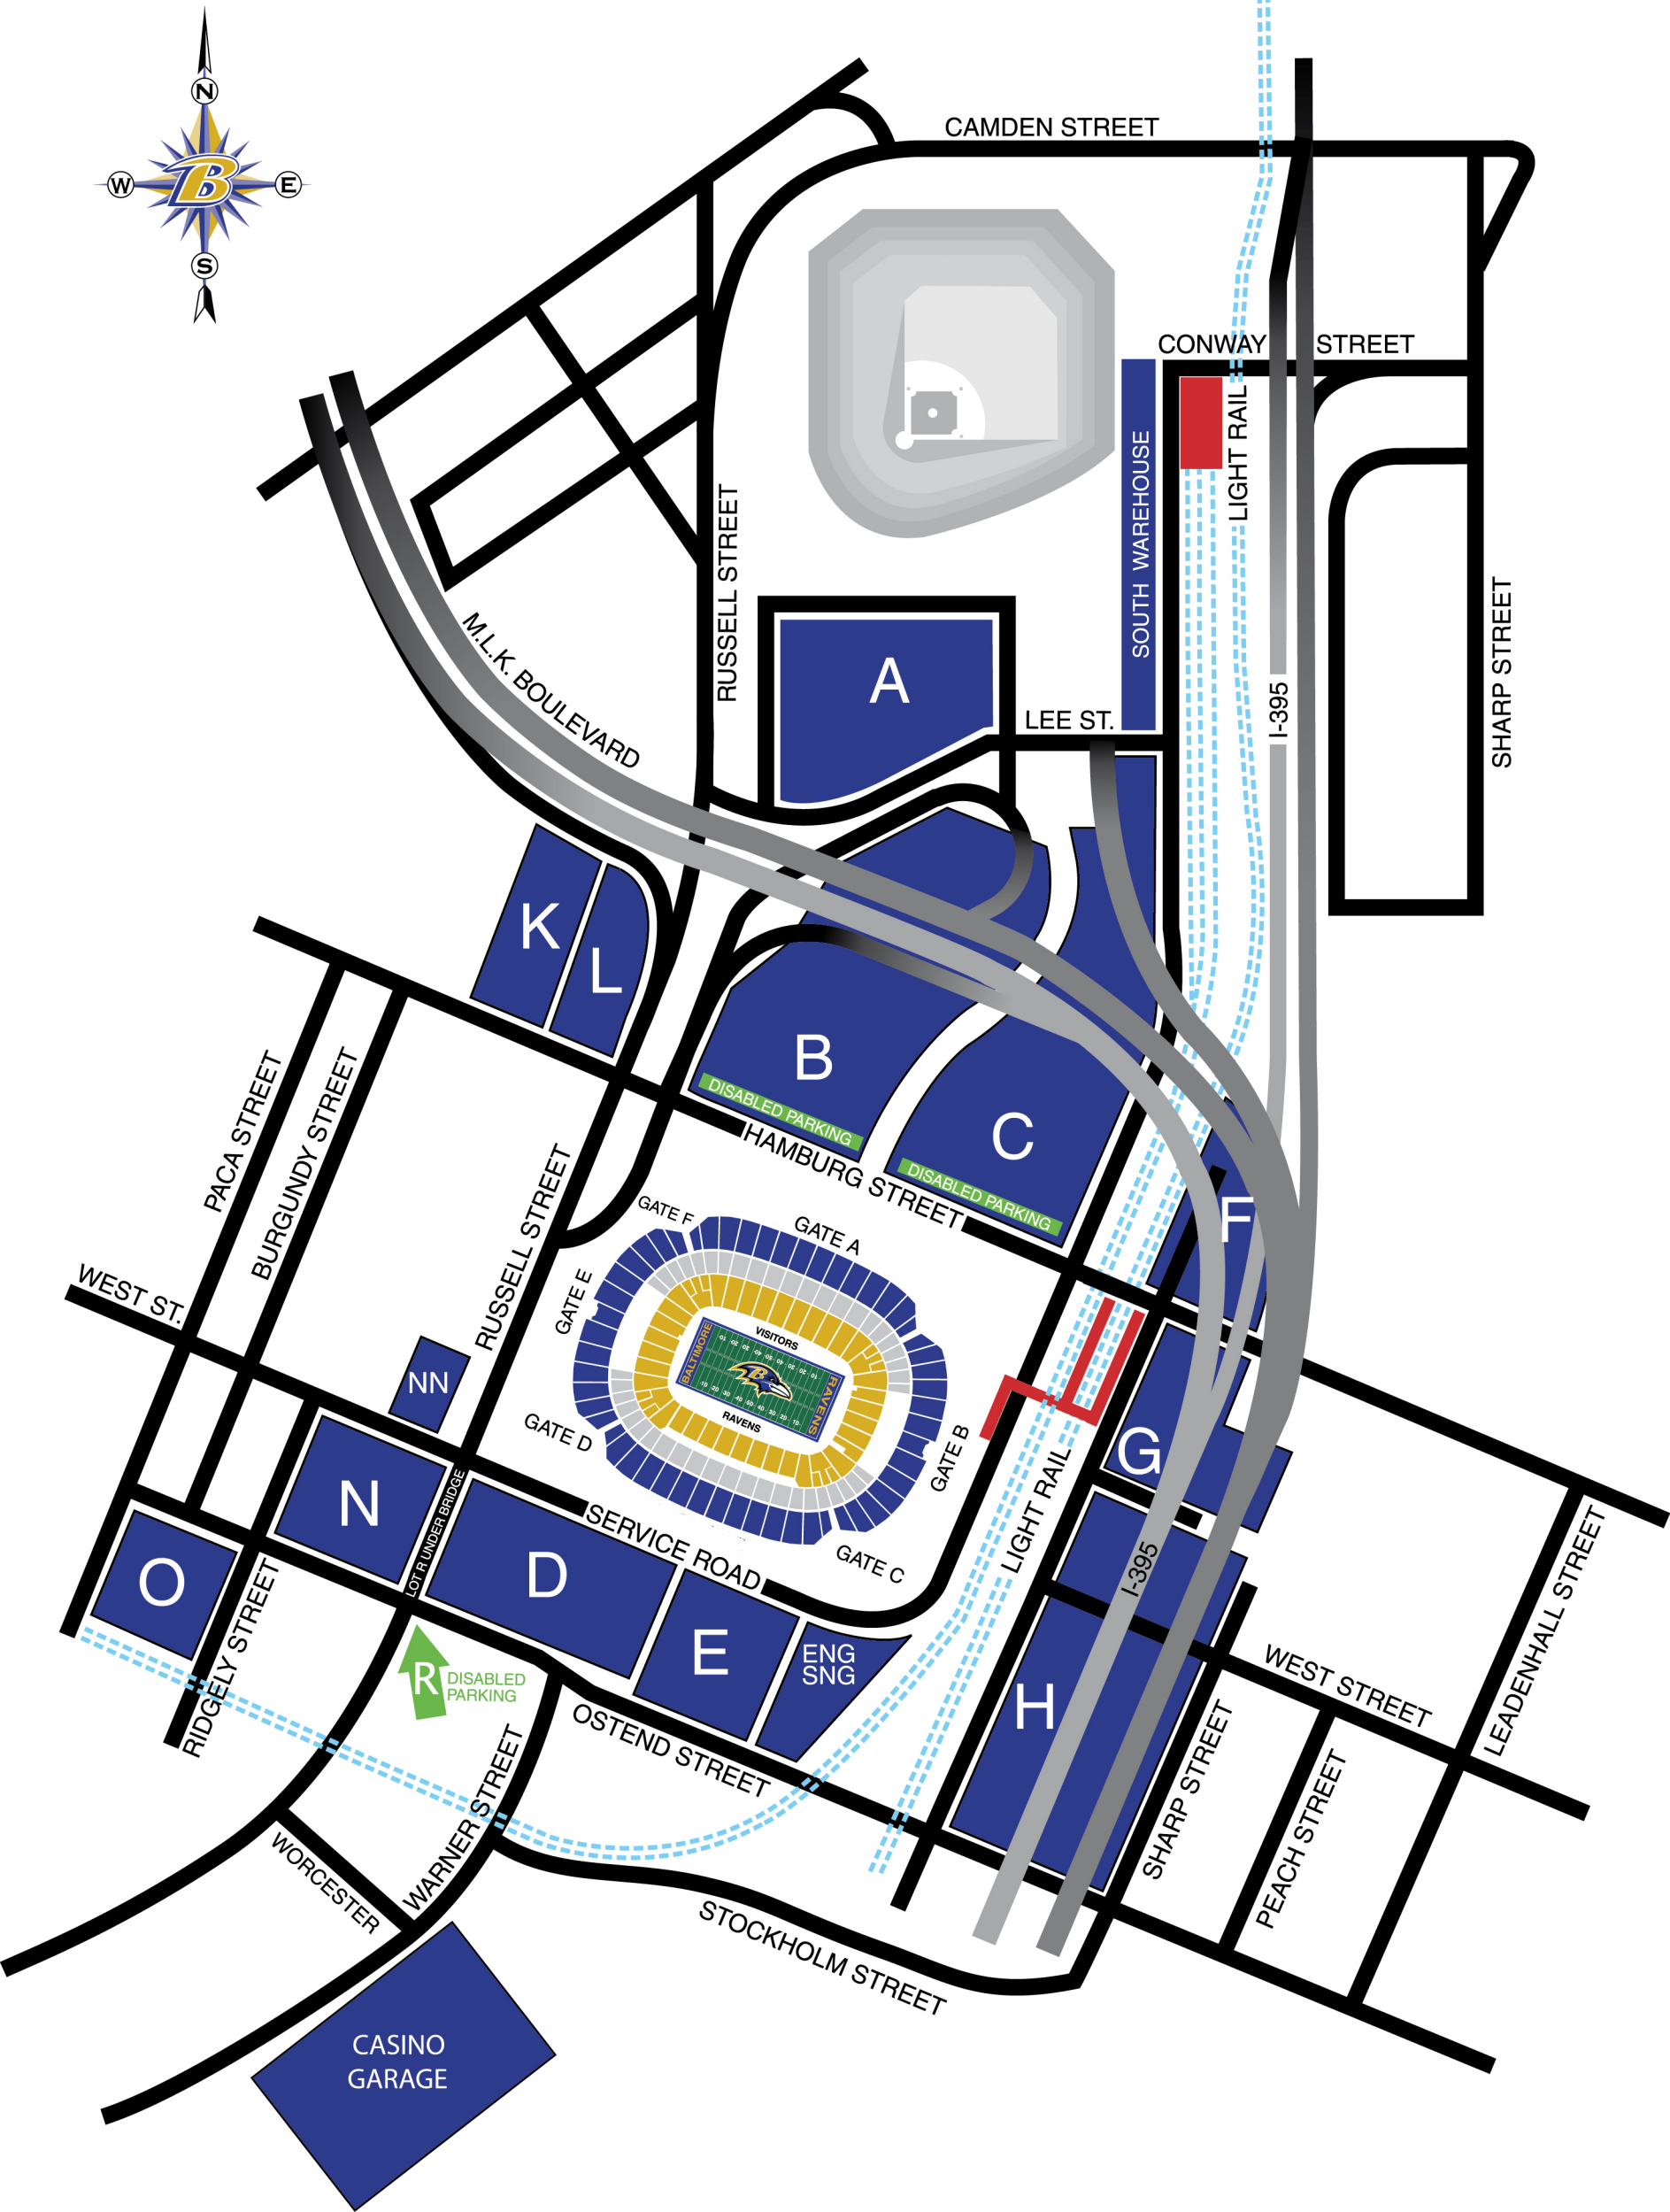

HAMBURG ST

GATE A

GATE A-1

GATE A-2

GATE F

RUSSELL ST
TICKET OFFICE / WILL CALL

GATE B

LIGHT RAIL

RAVENS

BW1 BW2 BW3 BW4 BW5 BW6 NATIONAL TV BOOTH BW7 BW8 BW9 BW10 CONTROL ROOM

PRESS BOX

CAMDEN STREET

CONWAY STREET

RUSSELL STREET

SOUTH WAREHOUSE

LIGHT RAIL

I-395

SHARP STREET

M.L.K. BOULEVARD

A

LEE ST.

K
L

B
DISABLED PARKING

C
DISABLED PARKING

R
DISABLED PARKING

OSTEND STREET

H

SHARP STREET

WEST STREET

LEADENHALL STREET

WORCESTER

WARNER STREET