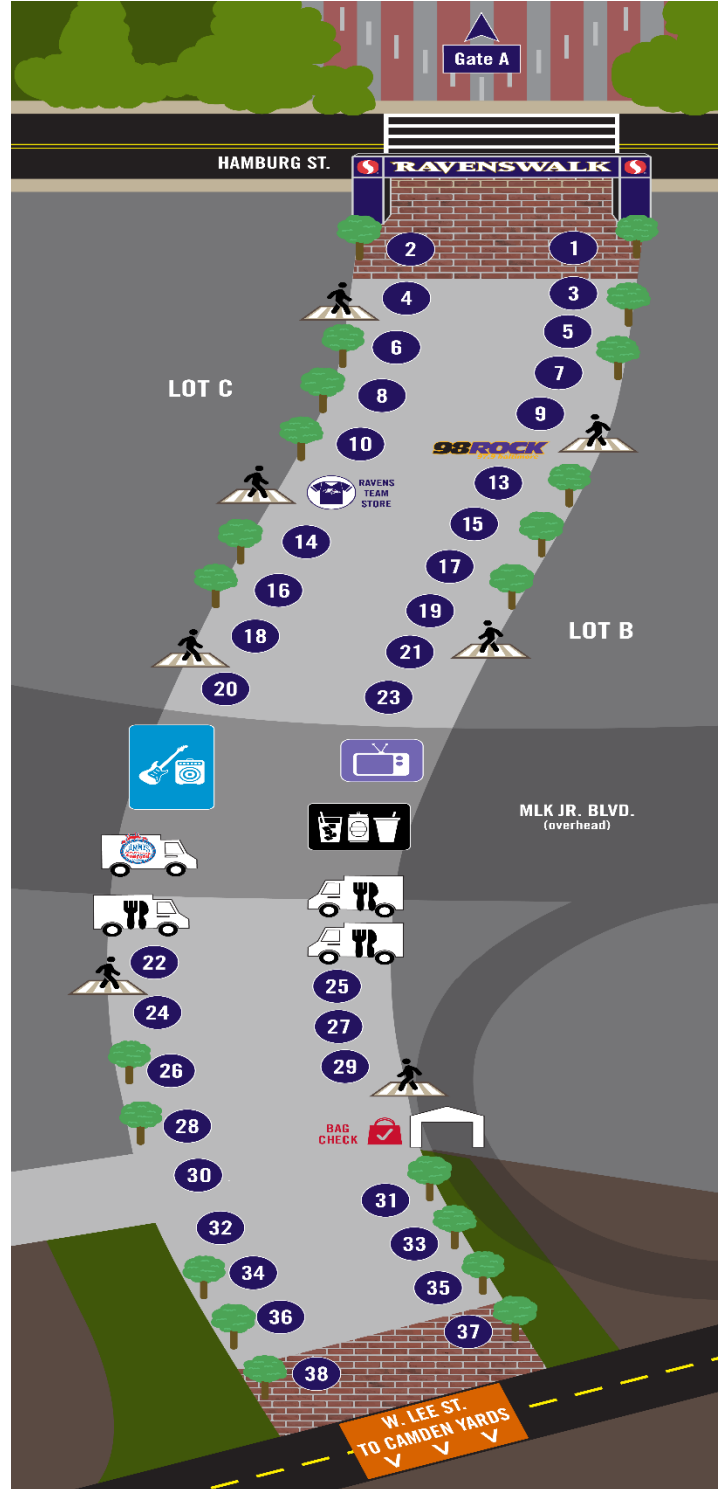

Space	Company/Organization
1	Safeway
2	
3	Ravens Relics- Ravens Historical Artifacts
4	Autumn Lake Healthcare
5	Ravens Community-Leveling the Playing Field
6	Coppin State University
7	Ravens Purple-Purple Throne Chair
8	
9	
10	Face Painting by Creative Occasions
<b>98 Rock Stage</b>	
<b>Ravens Team Store</b>	
13	Dunkin'
14	Toyota
15	
16	Under Armour
18	Conquer All Backdrop- Photo Opportunity
19	Premio Sausage
20	
21	Maryland Lottery
23	M&T Bank
<b>Jameson Bar</b>	
<b>Charm City Pub</b>	
<b>Food Trucks:</b>	
Jimmy's Famous Seafood	
Bunz & Burgers	
Wanna Pizza This	
Taco Bar	
Don Dog Carts	
22	
24	
25	PMSI
26	Southwest Airlines
27	Ocean City Tourism
28	
29	Maryland Zoo-Animal Exhibit
30	Boston Beer -Sun Cruiser
<b>RAVENS BAG CHECK</b>	
32	RAVENS Letters
33	
34	
35	
36	
37	
38	
<b>Gate A1</b>	Yes
<b>Honor Rows</b>	No
<b>TV Space</b>	
Band	<i>In Too Deep</i>
Radio	Yes – 98Rock
<b>Beverage</b>	Bud Light Tailgate, Charm City Pub, Jameson Bar

Timeline	
Date	1/11/2025
Opponent	Steelers
Load-In Begins	1:30 PM
Exhibitors Ready By	4:00 PM
RavensWalk Opens	4:30 PM
RavensWalk Closes (Kick-Off)	8:00 PM