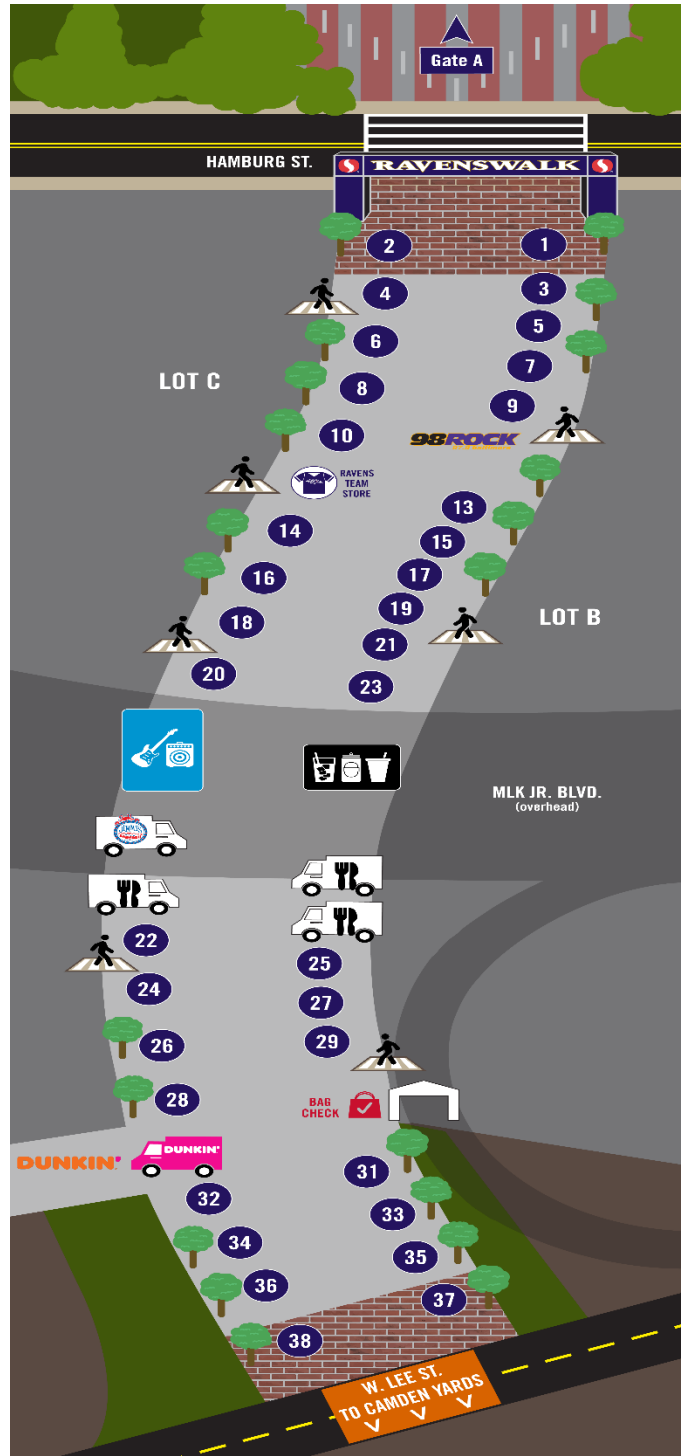

Space	Company/Organization
1	Safeway
2	Drive EZ
3	Ledo Pizza
4	Autumn Lake Healthcare
5	Ravens Relics- Ravens Historical Artifacts
6	Purple Ticket to Health- Novo Nordisk
7	Ravens Purple-Purple Throne Chair
8	GEHA
9	Johnson Lumber
10	Face Painting by Creative Occasions
98 Rock Stage	
Ravens Team Store	
13	
14	Toyota
15	Coppin State University
16	Under Armour
17	Baltimore City Police Department
18	
19	Premio Sasuage
20	Constellation Home
21	Maryland Lottery
23	M&T Bank
Jameson Bar	
Charm City Pub	
Food Trucks:	
Jimmy's Famous Seafood	
Deli-ish	
Burgers & Bunz	
Wanna Pizza This	
22	
24	
25	PMSI
26	
27	Ocean City Tourism
28	Southwest Airlines
29	Maryland Zoo- Animal Exhibit
30	Dunkin Kiosk
RAVENS BAG CHECK	
DUNKIN'	
33	
34	
35	
36	
37	Baltimore Animal Rescue and Care Shelter (BARCS)
38	
Gate A1	Yes
Honor Rows	Yes
TV Space	
Band	Tripwire
Radio	Yes – 98Rock
Beverage	Bud Light Tailgate, Charm City Pub, Jameson Bar

Timeline	
Date	11/3/2024
Opponent	Broncos
Load-In Begins	8:00 AM
Exhibitors Ready By	9:30 AM
RavensWalk Opens	10:00 AM
RavensWalk Closes (Kick-Off)	1:00 PM