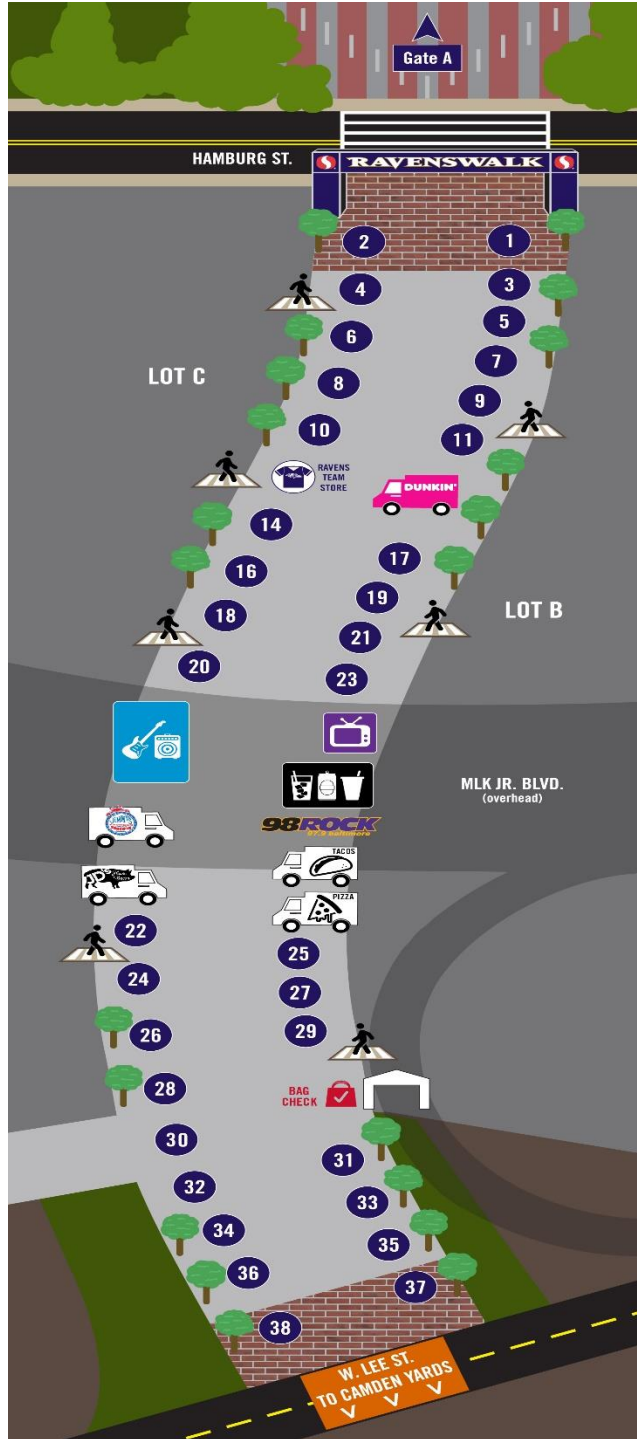

Space	Company/Organization
1	Safeway
2	
3	Drive EZ MD
4	
5	Ronnie Stanley Foundation
6	Laurel Highlands
7	
8	
9	Ravens Purple
10	Face painter – Creative Occasions
11	Premio Sausage
<b>Ravens Team Store</b>	
<b>DUNKIN'</b>	
14	Toyota
16	Under Armour
17	
18	
19	
20	Beam Suntory
21	
23	Maryland Lottery
<b>Food Trucks:</b>	
<b>Jimmy's Famous Seafood</b>	
<b>JD's House of Bacon</b>	
<b>Taco Bar</b>	
<b>Wanna Pizza This</b>	
22	Spotlight Live
24	
25	Capital Vacations
26	Baltimore Sun
27	Constellation
28	Verizon
29	Baltimore Zoo
30	
<b>RAVENS BAG CHECK</b>	
31	
32	
33	
34	
35	
36	
37	
38	
<b>Gate A1</b>	Yes
<b>Honor Rows</b>	Yes - Right of the Ray Lewis Statue
<b>TV Space</b>	
Band	Mallow Hill
Radio	Yes – 98Rock
<b>Beverage</b>	Bud Light Tailgate, Blood Mary Bar, Tailgate Tavern, Jameson Bar

Timeline	
Date	1/1/23
Opponent	Steelers
Load-In Begins	3:00PM
Exhibitors Ready By	4:30PM
RavensWalk Opens	5:00PM
RavensWalk Closes (Kick-Off)	8:20PM