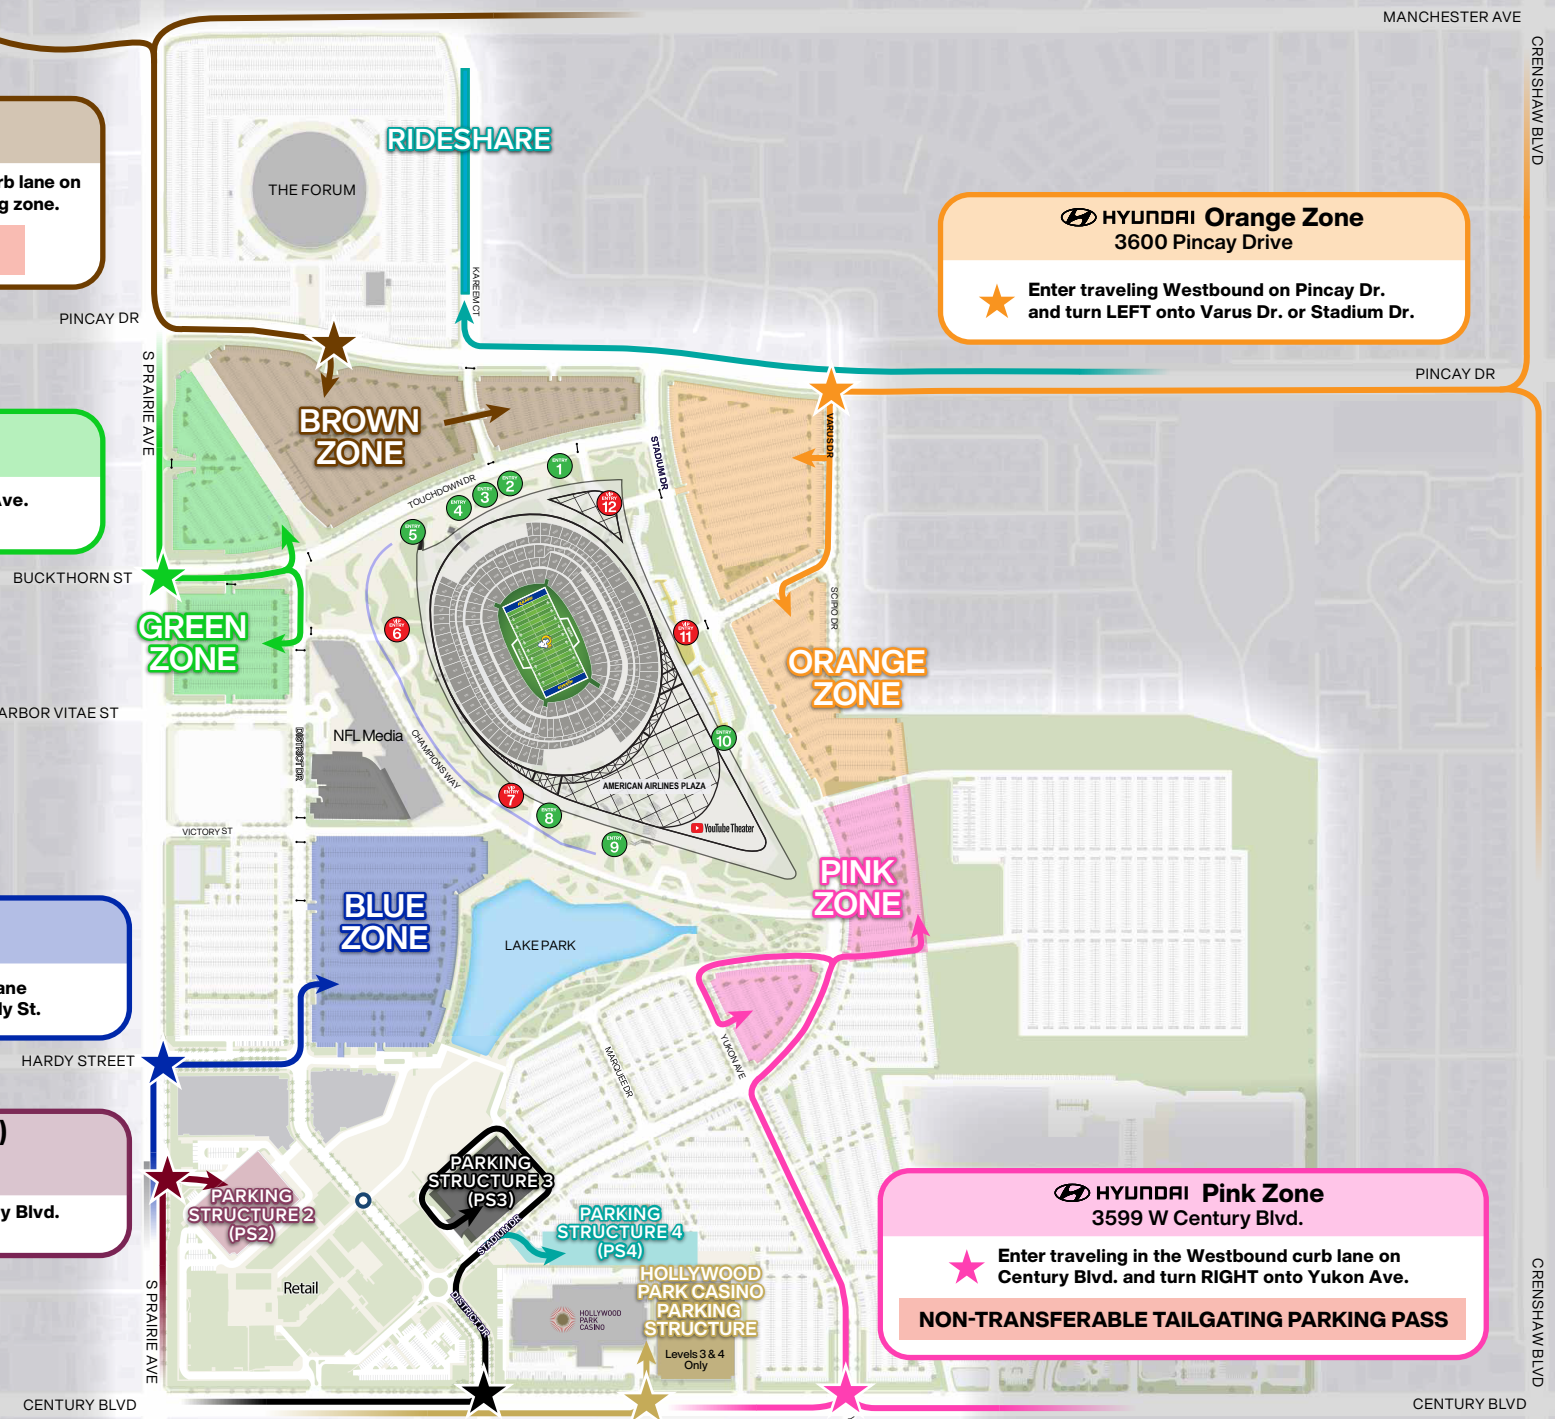

★ Enter traveling Southbound on Prairie Ave. and turn LEFT onto Touchdown Dr.

**HYUNDAI Blue Zone**  
1100 Prairie Ave.

★ Enter traveling in the Northbound curb lane on Prairie Ave. and turn RIGHT onto Hardy St.

★ Enter traveling in the Eastbound on Century Blvd. and turn LEFT onto District Dr./Doty Ave.

**Parking Structure 4 (PS-4)**  
3951 W Century Blvd.  
Clearance: 8' 2"

★ Enter traveling in the Eastbound on Century Blvd. and turn LEFT onto District Dr./Doty Ave.

**Hollywood Park Casino Parking Structure**  
3883 W Century Blvd.

★ Enter traveling Eastbound on Century Blvd. and turn LEFT onto Hollywood Park Casino Dr.

**HYUNDAI Orange Zone**  
3600 Pincay Drive

★ Enter traveling Westbound on Pincay Dr. and turn LEFT onto Varus Dr. or Stadium Dr.

**HYUNDAI Pink Zone**  
3599 W Century Blvd.

★ Enter traveling in the Westbound curb lane on Century Blvd. and turn RIGHT onto Yukon Ave.

**NON-TRANSFERABLE TAILGATING PARKING PASS**

NOTE: PARKING ZONES AT SOFI STADIUM ARE SPONSORED BY HYUNDAI AND DO NOT REQUIRE A HYUNDAI VEHICLE FOR ACCESS.