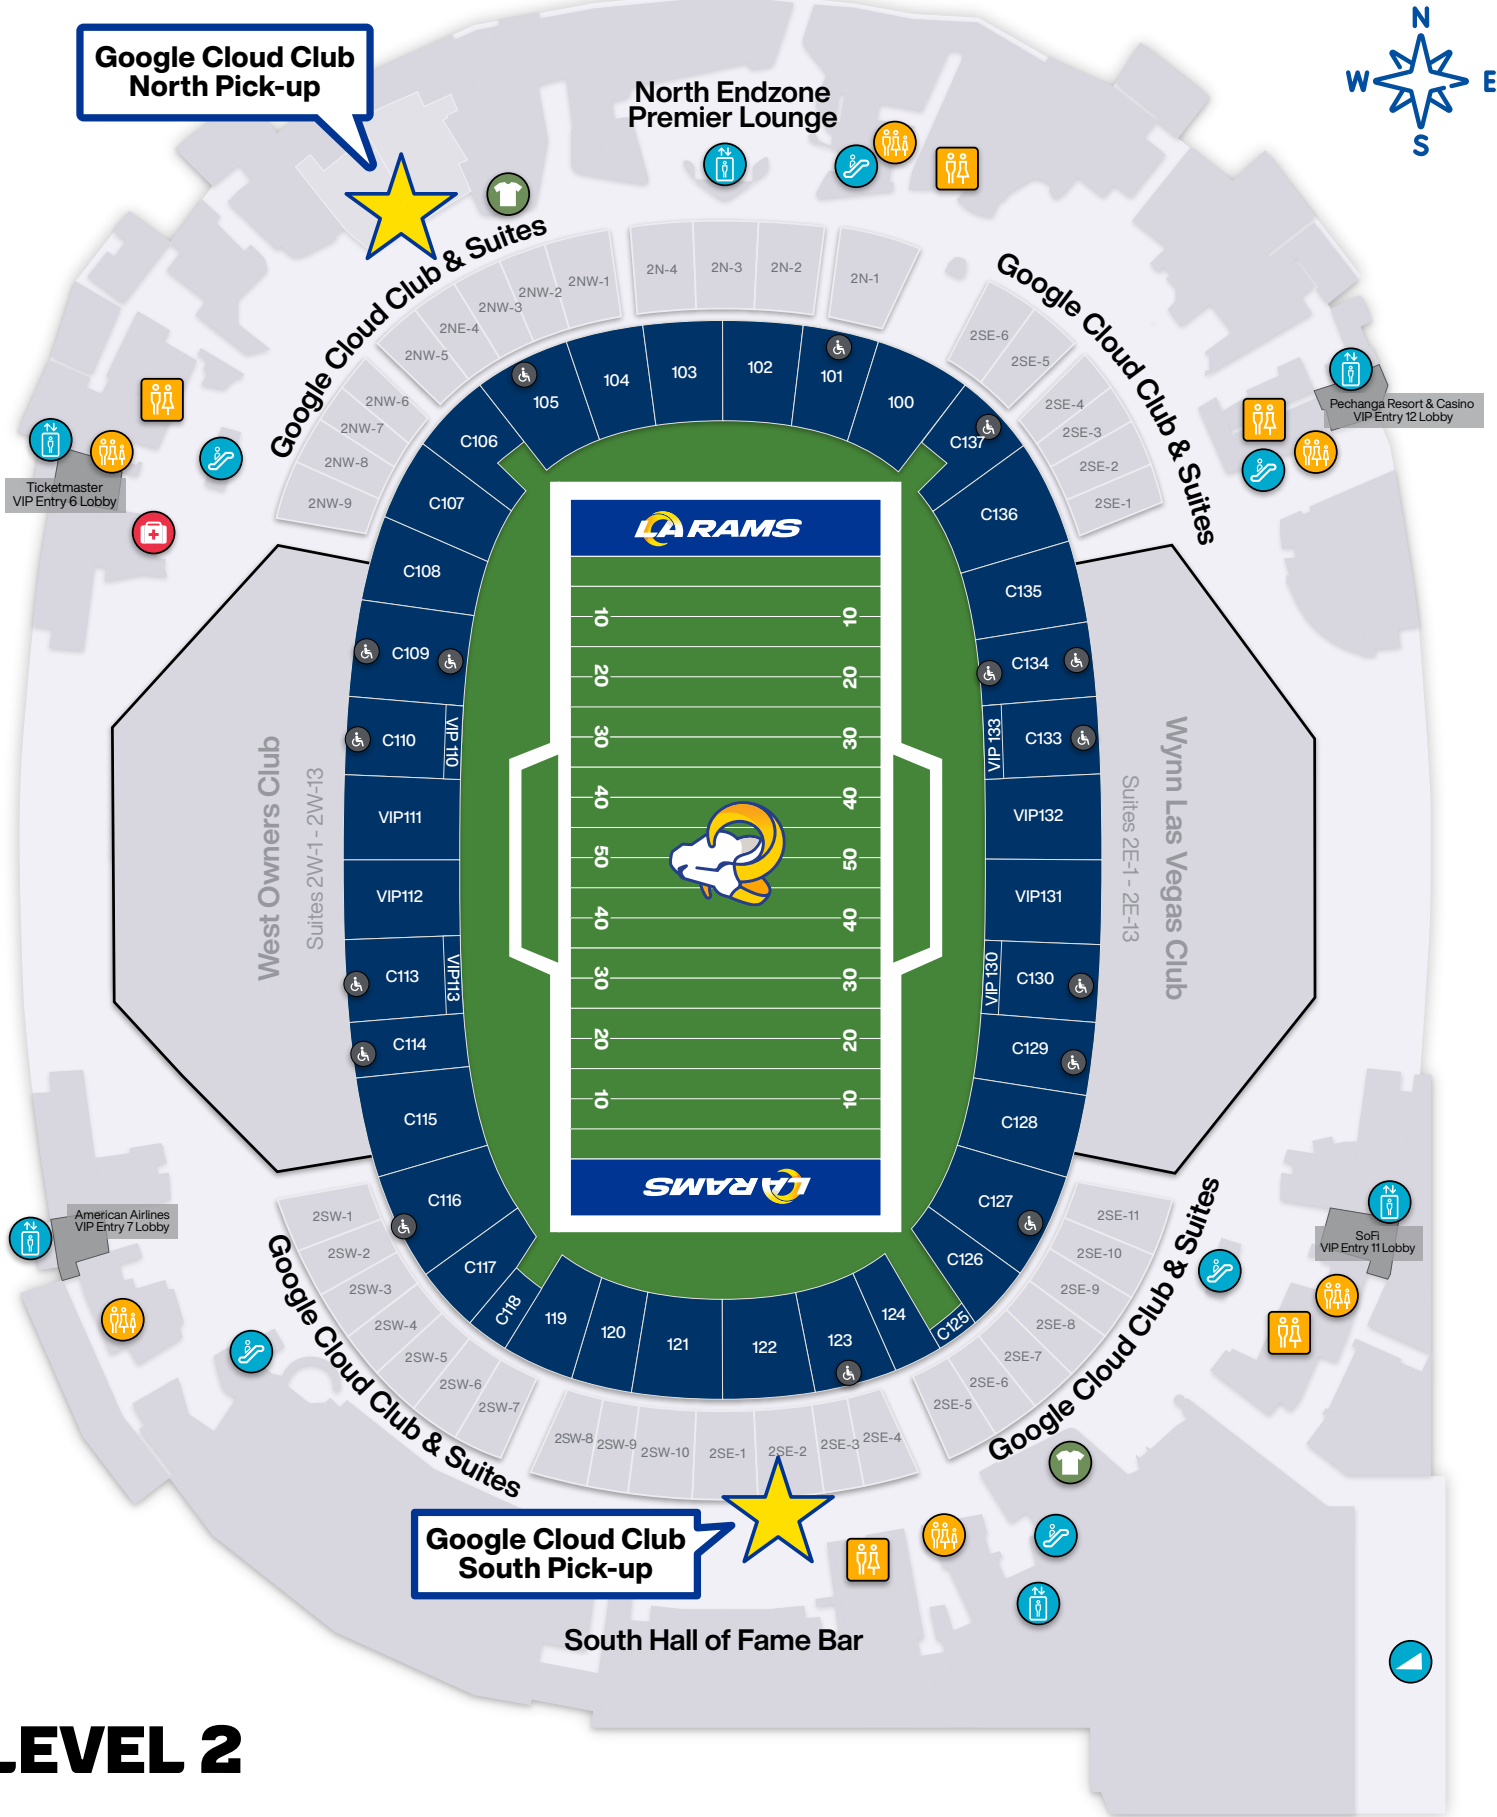

# GOOGLE CLOUD CLUB PICK-UP LOCATIONS

ACCESS RESTRICTED TO SECTIONS 100-137

## LEVEL 2