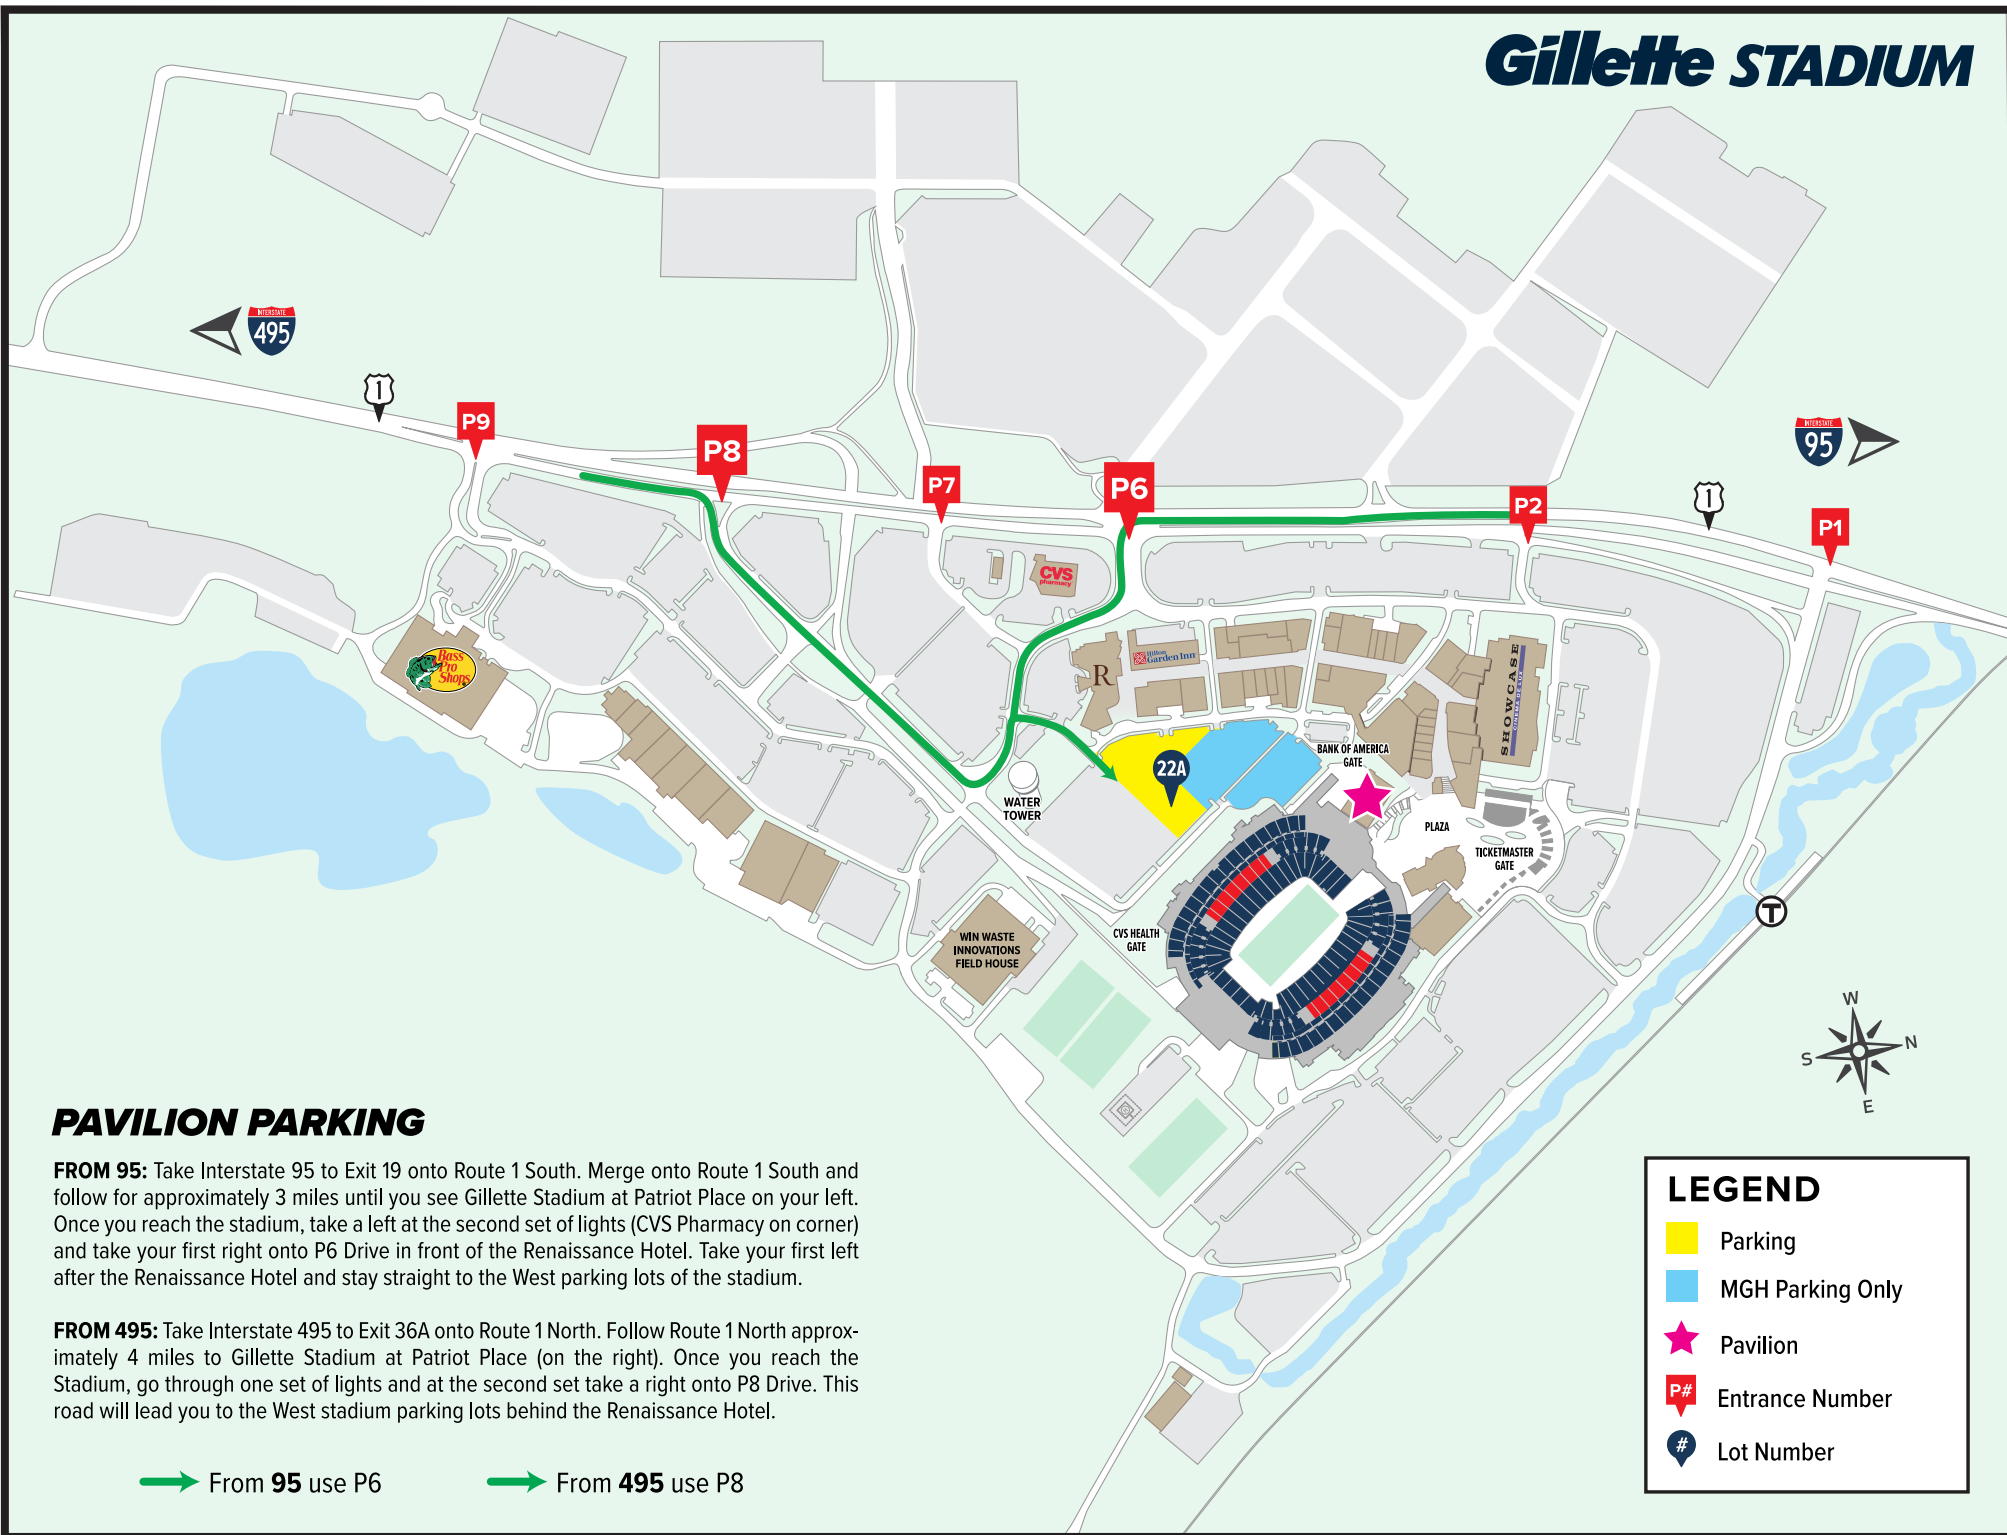

# Gillette STADIUM

## PAVILION PARKING

**FROM 95:** Take Interstate 95 to Exit 19 onto Route 1 South. Merge onto Route 1 South and follow for approximately 3 miles until you see Gillette Stadium at Patriot Place on your left. Once you reach the stadium, take a left at the second set of lights (CVS Pharmacy on corner) and take your first right onto P6 Drive in front of the Renaissance Hotel. Take your first left after the Renaissance Hotel and stay straight to the West parking lots of the stadium.

**FROM 495:** Take Interstate 495 to Exit 36A onto Route 1 North. Follow Route 1 North approximately 4 miles to Gillette Stadium at Patriot Place (on the right). Once you reach the Stadium, go through one set of lights and at the second set take a right onto P8 Drive. This road will lead you to the West stadium parking lots behind the Renaissance Hotel.

→ From 95 use P6

→ From 495 use P8

LEGEND	
	Parking
	MGH Parking Only
	Pavilion
	Entrance Number
	Lot Number