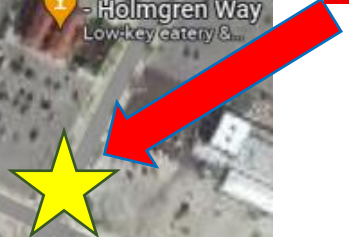

**AMERICAN
FAMILY
INSURANCE
GATE**

**ONEIDA
GATE**

**POTAWATOMI
SPORTSBOOK
GATE**

**Rideshare
located at
yellow
star**

RIDESHARE LOCATION INFORMATION

- Uber/Lyft/ Taxi Service
- Rideshare pick-up located at corner of Mike McCarthy Way and Holmgren Way – southeast of stadium
- Available 2 hours prior to game start until 2 hours after game ends
- We recommend you exit one of the main gates on the east and south side of the stadium (American Family Gate, Oneida Nation Gate, or Invisalign Gate)