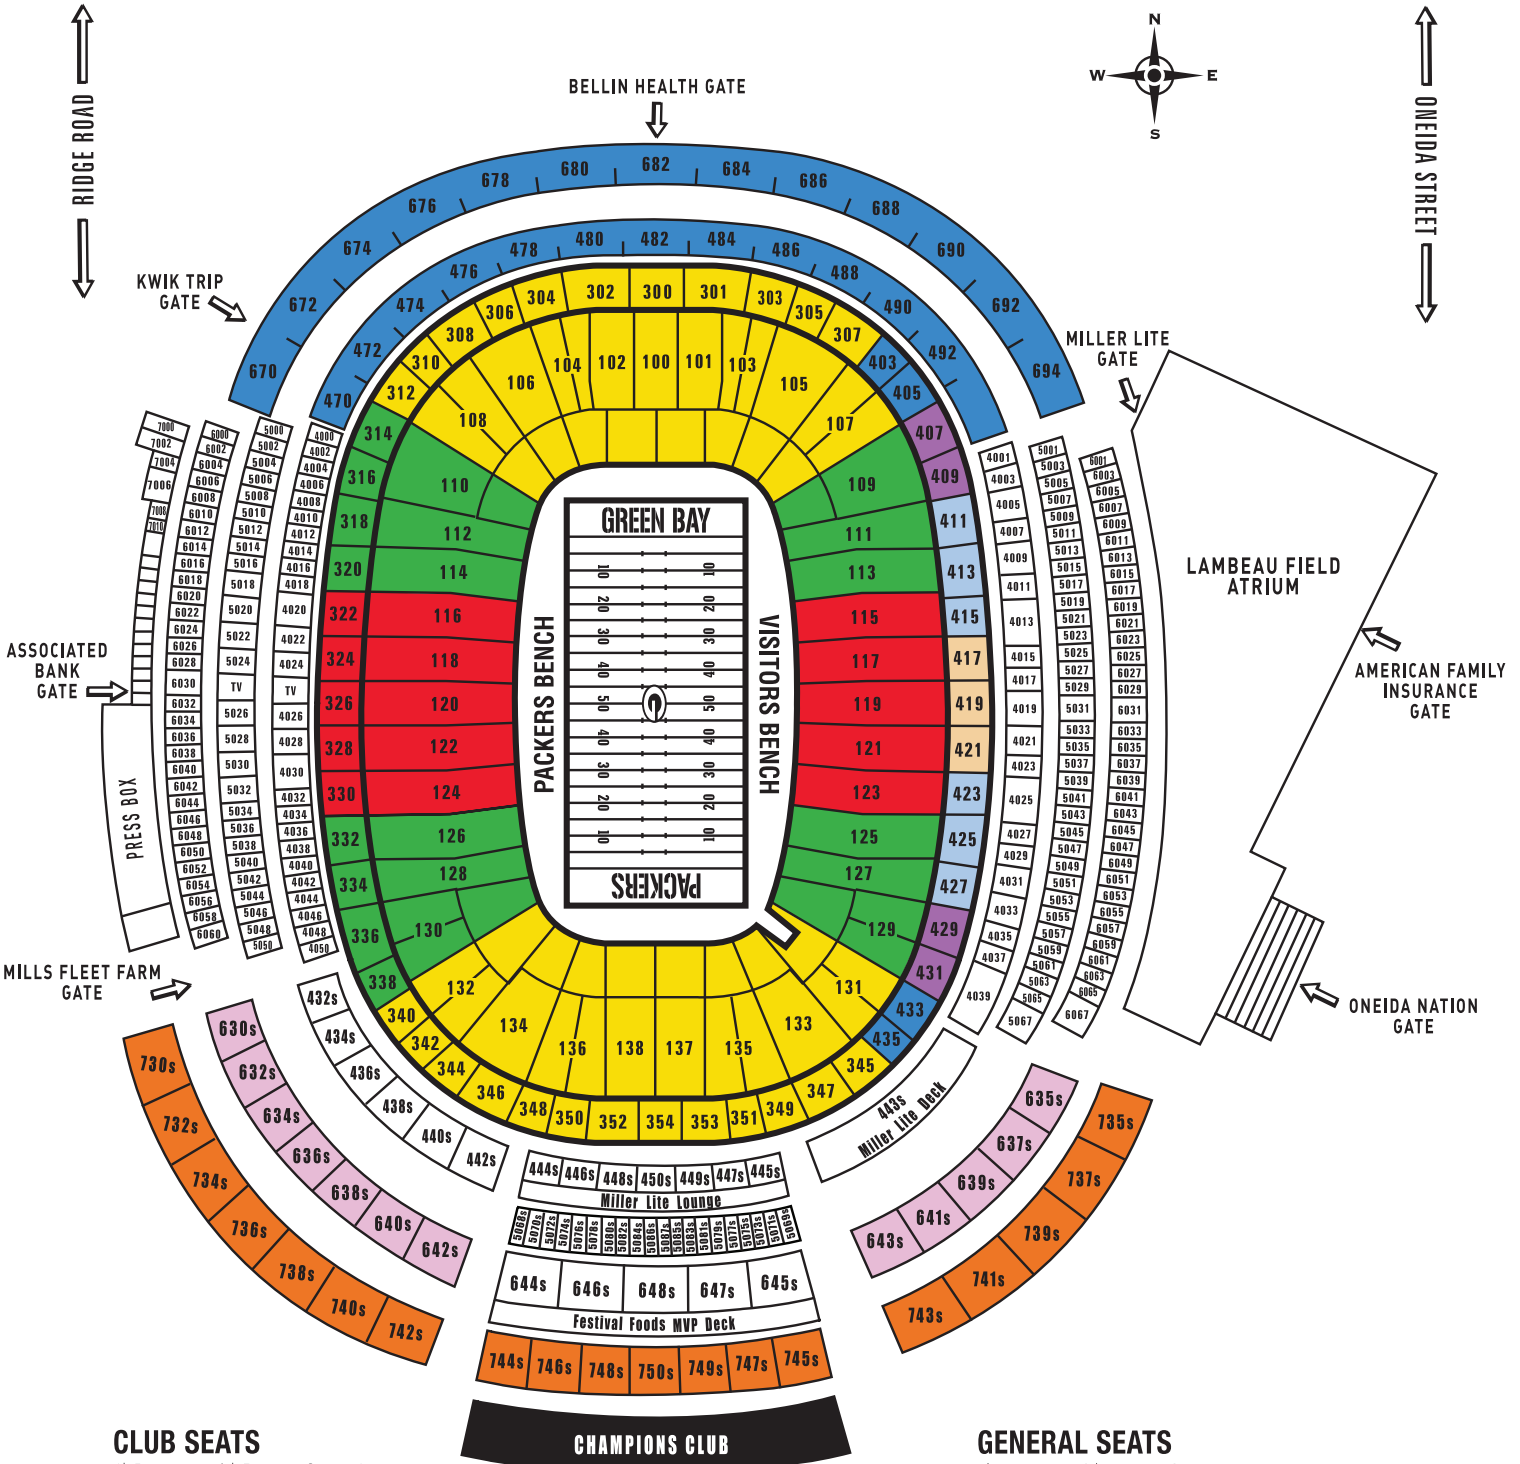

LAMBEAU FIELD

← LOMBARDI AVENUE →

CLUB SEATS

(\$ Preseason / \$ Regular Season)

- \$137-\$145 / \$272-\$290
- \$158-\$165 / \$313-\$325
- \$174-\$186 / \$354-\$371
- \$193-\$206 / \$388-\$406
- \$198-\$206 / \$393-\$411

GENERAL SEATS

(\$ Preseason / \$ Regular Season)

- \$54 / \$109
- \$59 / \$119
- \$62 / \$122
- \$66 / \$126
- \$71 / \$136

↑ SHOPKO GATE