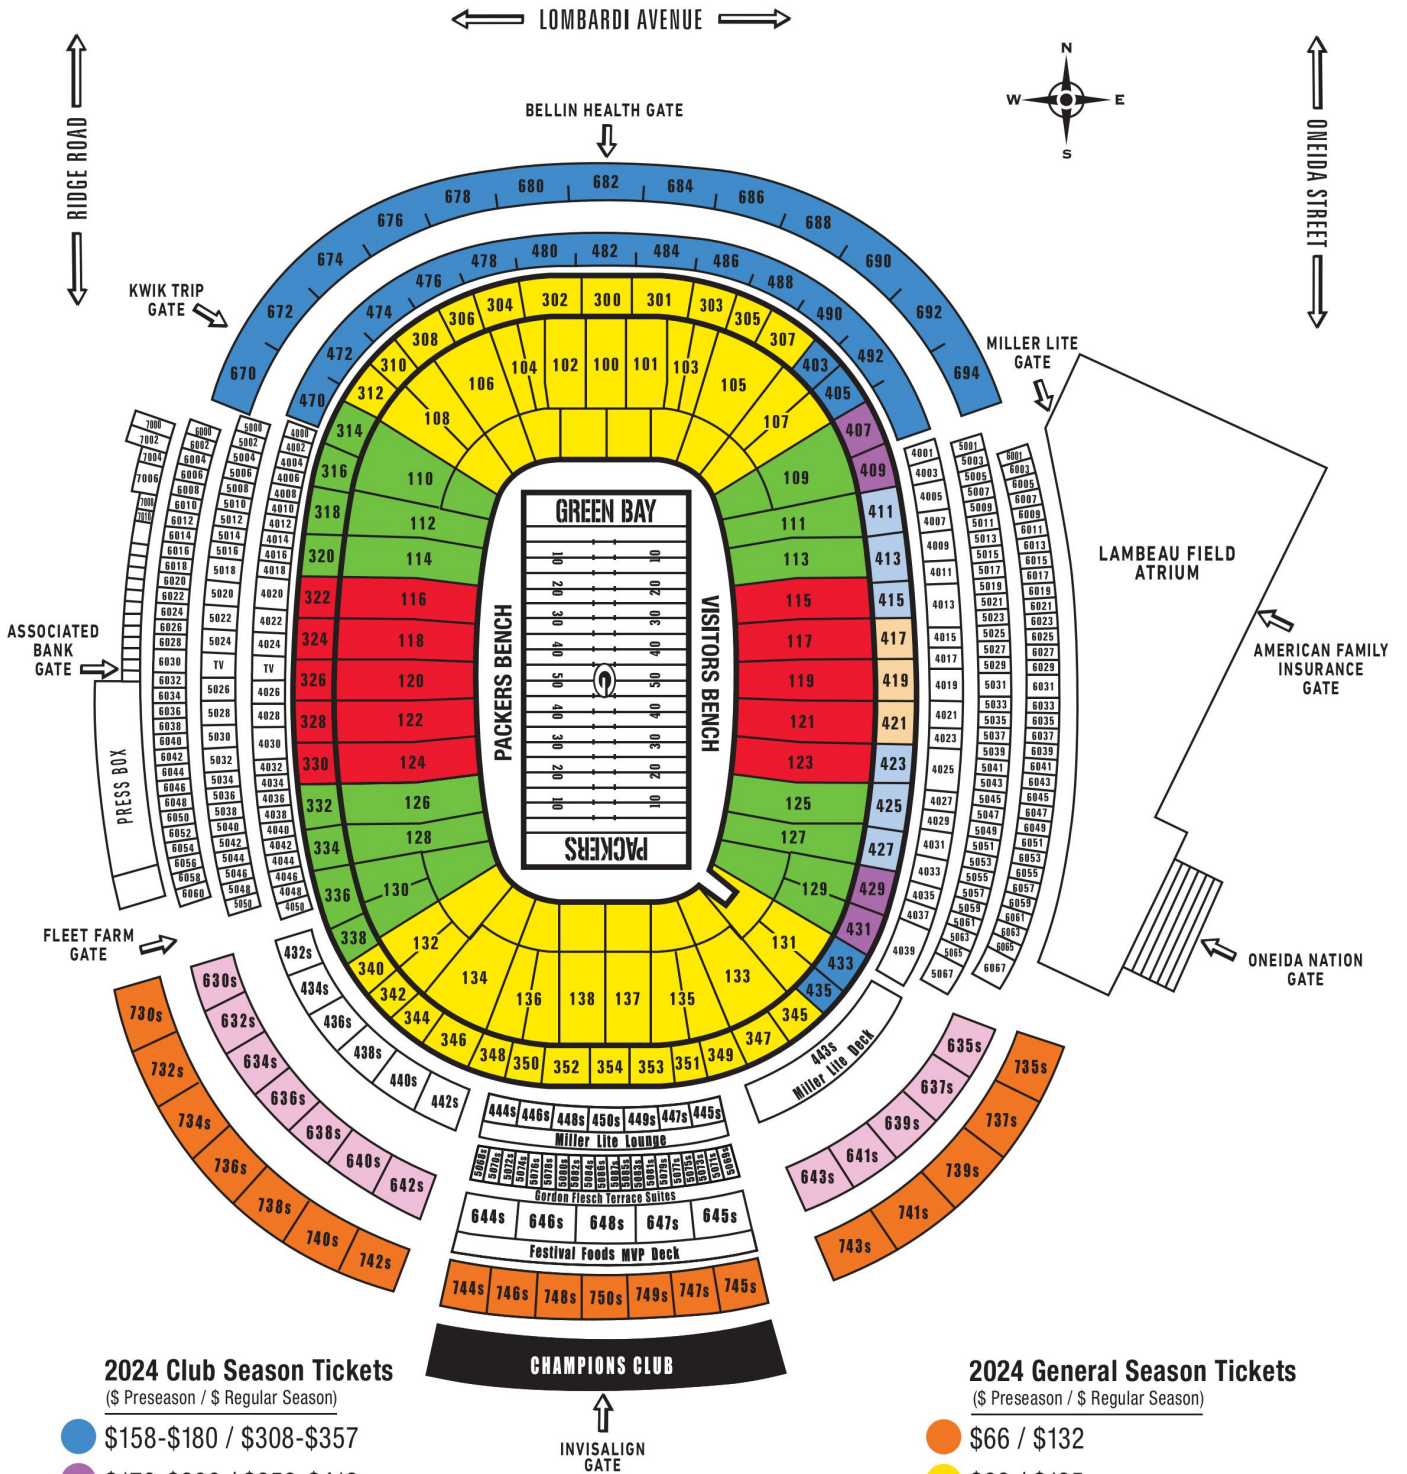

# LAMBEAU FIELD

## 2024 Club Season Tickets

(\$ Preseason / \$ Regular Season)

- \$158-\$180 / \$308-\$357
- \$179-\$206 / \$359-\$412
- \$212-\$235 / \$426-\$468
- \$232-\$251 / \$462-\$507
- \$240-\$258 / \$474-\$516

## 2024 General Season Tickets

(\$ Preseason / \$ Regular Season)

- \$66 / \$132
- \$68 / \$135
- \$73 / \$145
- \$78 / \$155
- \$88 / \$175