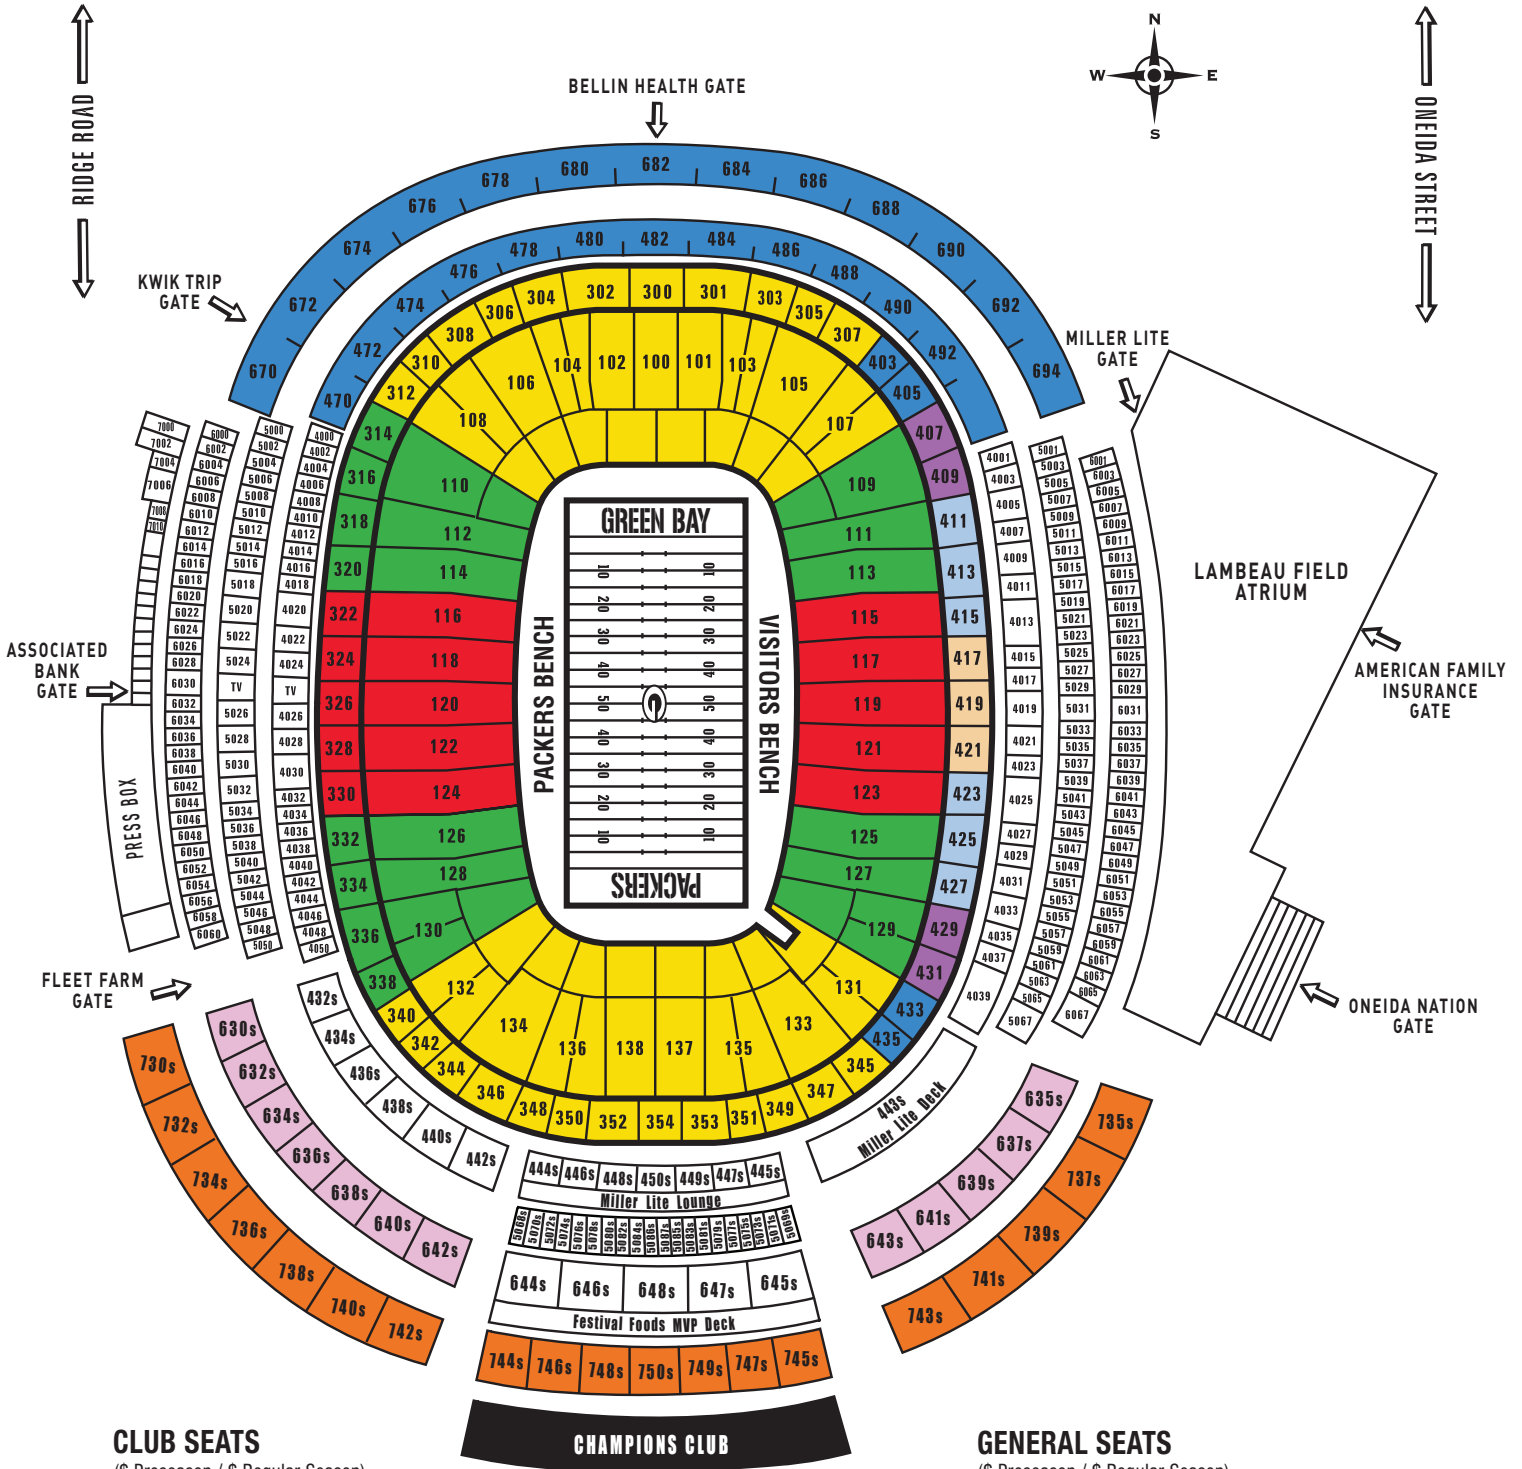

LAMBEAU FIELD

← LOMBARDI AVENUE →

CLUB SEATS

(\$ Preseason / \$ Regular Season)

- \$144-\$160 / \$288-\$320
- \$166-\$183 / \$331-\$368
- \$185-\$208 / \$370-\$413
- \$202-\$229 / \$402-\$454
- \$208-\$225 / \$413-\$450

GENERAL SEATS

(\$ Preseason / \$ Regular Season)

- \$58 / \$118
- \$61 / \$121
- \$64 / \$129
- \$69 / \$134
- \$74 / \$149

CHAMPIONS CLUB

↑ SOUTH GATE