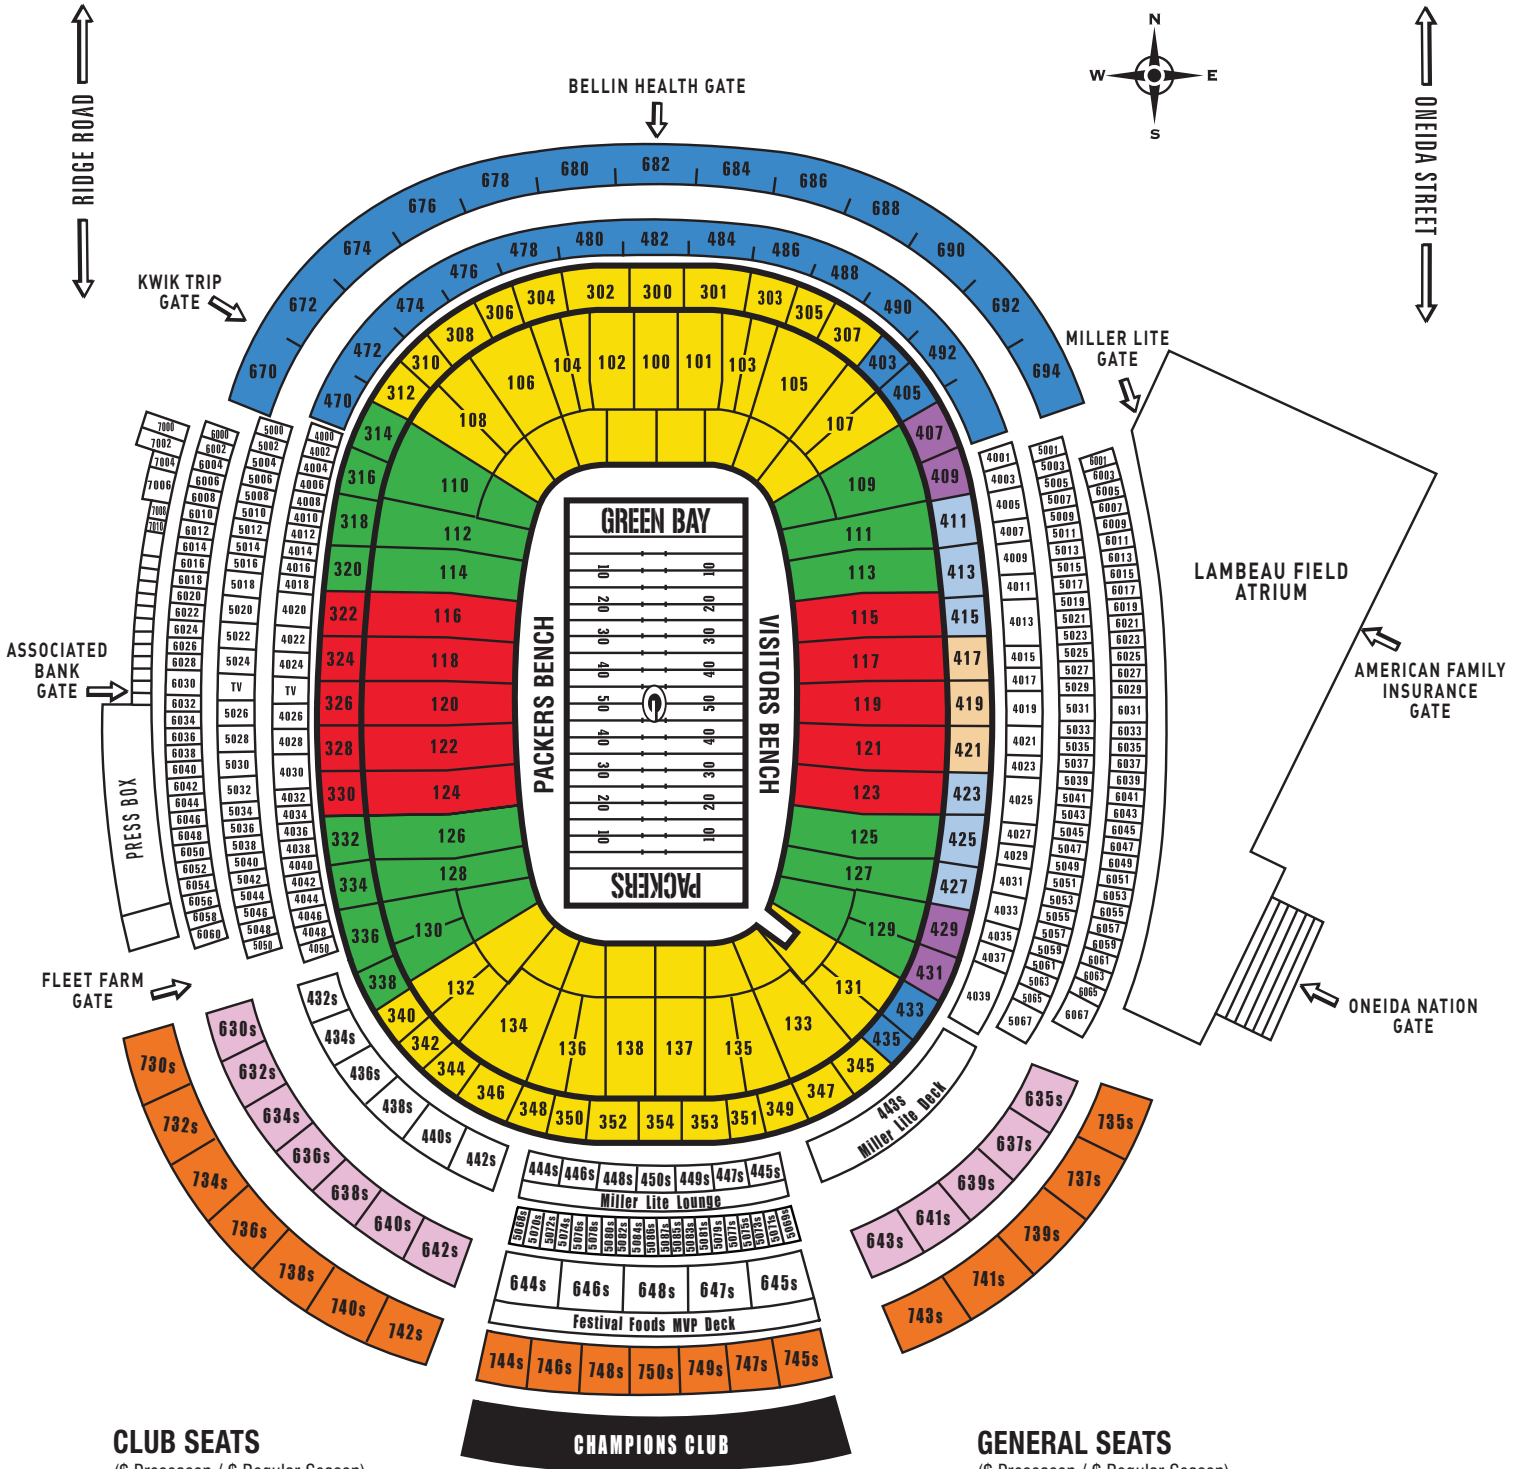

# LAMBEAU FIELD

← LOMBARDI AVENUE →

## CLUB SEATS

(\$ Preseason / \$ Regular Season)

- \$142-\$157 / \$282-\$312
- \$166-\$178 / \$327-\$348
- \$185-\$198 / \$366-\$398
- \$202-\$214 / \$402-\$431
- \$208-\$217 / \$413-\$432

## GENERAL SEATS

(\$ Preseason / \$ Regular Season)

- \$58 / \$118
- \$61 / \$121
- \$64 / \$129
- \$69 / \$134
- \$74 / \$149

## CHAMPIONS CLUB

↑ SOUTH GATE