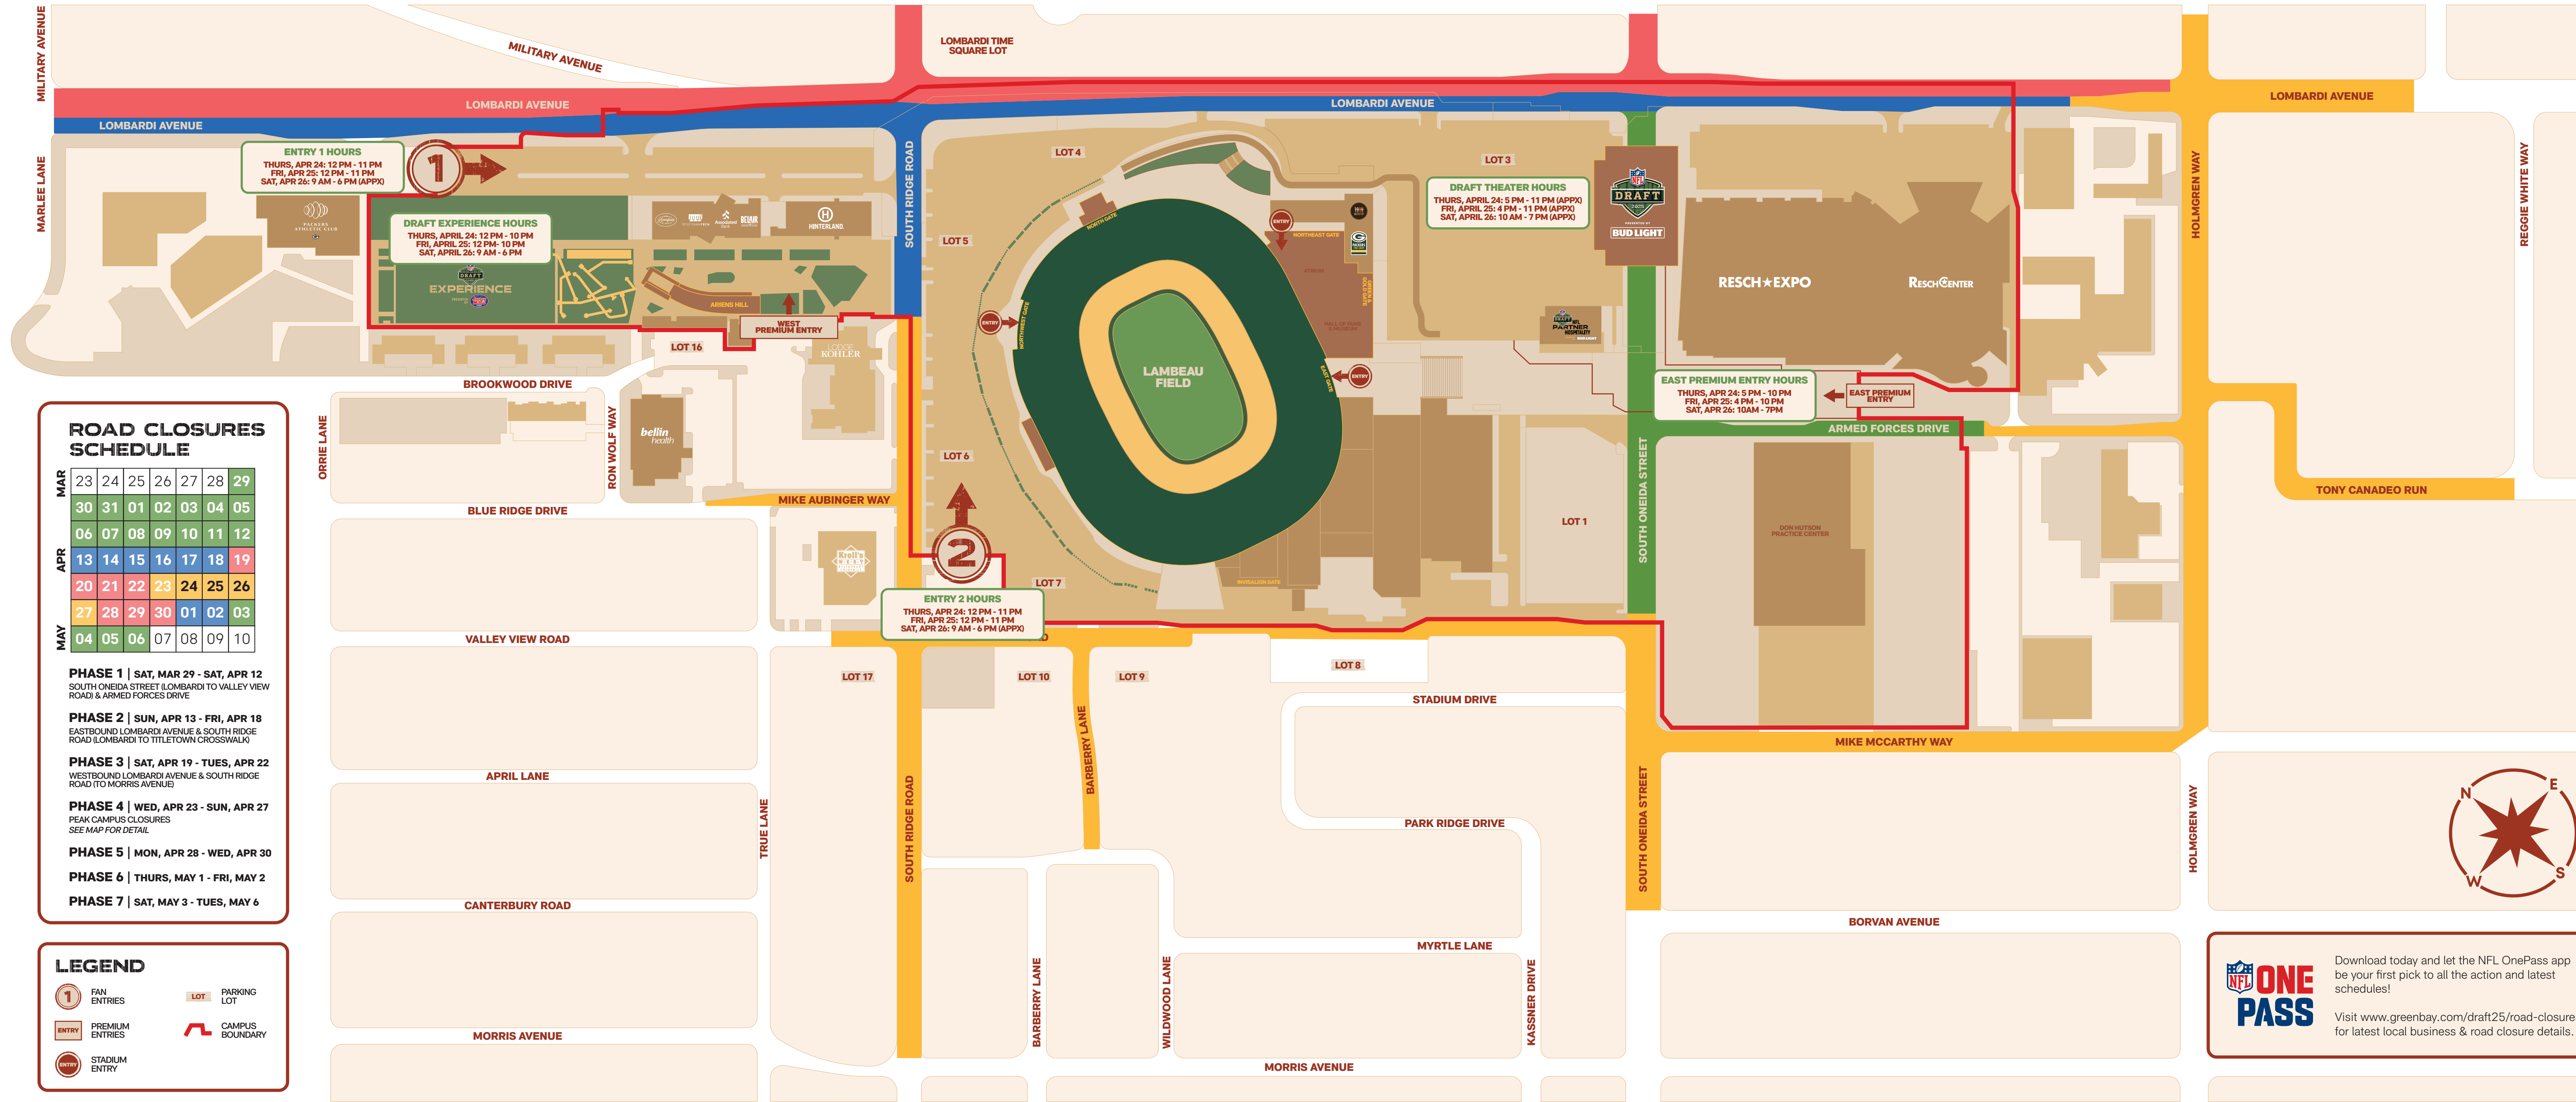

LAMBEAU FIELD & TITLE TOWN

v8 | 04.08.25

ROAD CLOSURES

GRAPHIC ID
MAP.3

QUANTITY
1

DIMENSIONS
NA

MATERIAL
Digital

SF/DF
NA

FINISHING NOTES
-

SCALE
NTS

ROAD CLOSURES SCHEDULE

MAR	23	24	25	26	27	28	29
	30	31	01	02	03	04	05
	06	07	08	09	10	11	12
APR	13	14	15	16	17	18	19
	20	21	22	23	24	25	26
	27	28	29	30	01	02	03
MAY	04	05	06	07	08	09	10

PHASE 1 | SAT, MAR 29 - SAT, APR 12
SOUTH ONEIDA STREET (LOMBARDI TO VALLEY VIEW ROAD) & ARMED FORCES DRIVE

PHASE 2 | SUN, APR 13 - FRI, APR 18
EASTBOUND LOMBARDI AVENUE & SOUTH RIDGE ROAD (LOMBARDI TO TITLETOWN CROSSWALK)

PHASE 3 | SAT, APR 19 - TUES, APR 22
WESTBOUND LOMBARDI AVENUE & SOUTH RIDGE ROAD (TO MORRIS AVENUE)

PHASE 4 | WED, APR 23 - SUN, APR 27
PEAK CAMPUS CLOSURES
SEE MAP FOR DETAIL

PHASE 5 | MON, APR 28 - WED, APR 30

PHASE 6 | THURS, MAY 1 - FRI, MAY 2

PHASE 7 | SAT, MAY 3 - TUES, MAY 6

LEGEND