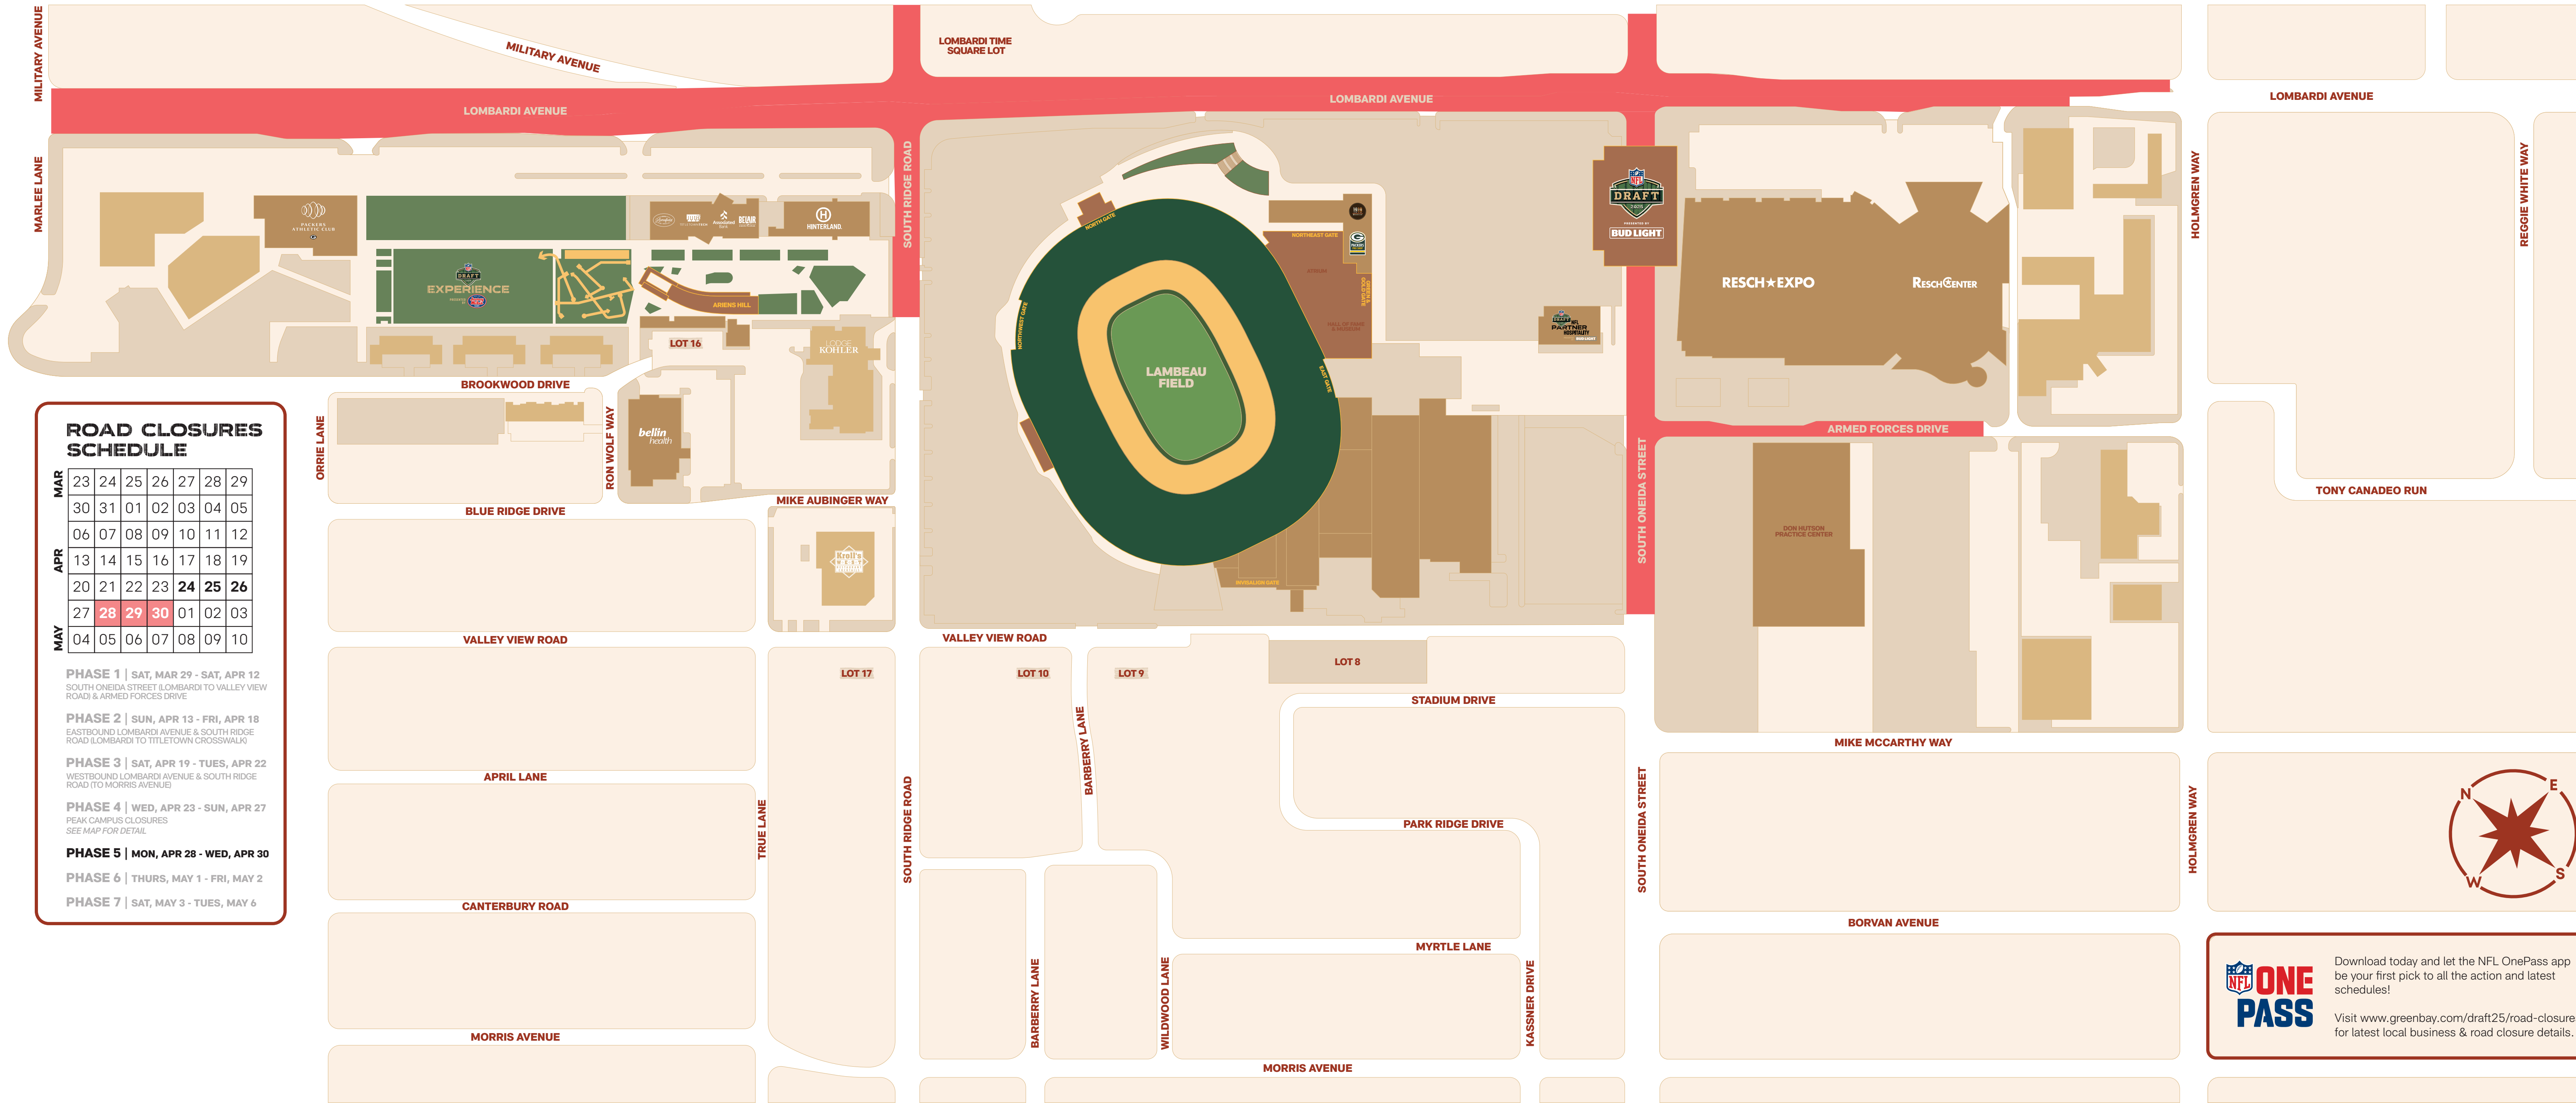

LAMBEAU FIELD & TITLE TOWN

v8 | 04.08.25

ROAD CLOSURES

GRAPHIC ID
MAP.3

QUANTITY
1

DIMENSIONS
NA

MATERIAL
Digital

SF/DF
NA

FINISHING NOTES
-

SCALE
NTS

ROAD CLOSURES SCHEDULE

MAR	23	24	25	26	27	28	29
	30	31	01	02	03	04	05
APR	06	07	08	09	10	11	12
	13	14	15	16	17	18	19
	20	21	22	23	24	25	26
MAY	27	28	29	30	01	02	03
	04	05	06	07	08	09	10

PHASE 1 | SAT, MAR 29 - SAT, APR 12
SOUTH ONEIDA STREET (LOMBARDI TO VALLEY VIEW ROAD) & ARMED FORCES DRIVE

PHASE 2 | SUN, APR 13 - FRI, APR 18
EASTBOUND LOMBARDI AVENUE & SOUTH RIDGE ROAD (LOMBARDI TO TITLETOWN CROSSWALK)

PHASE 3 | SAT, APR 19 - TUES, APR 22
WESTBOUND LOMBARDI AVENUE & SOUTH RIDGE ROAD (TO MORRIS AVENUE)

PHASE 4 | WED, APR 23 - SUN, APR 27
PEAK CAMPUS CLOSURES
SEE MAP FOR DETAIL

PHASE 5 | MON, APR 28 - WED, APR 30

PHASE 6 | THURS, MAY 1 - FRI, MAY 2

PHASE 7 | SAT, MAY 3 - TUES, MAY 6