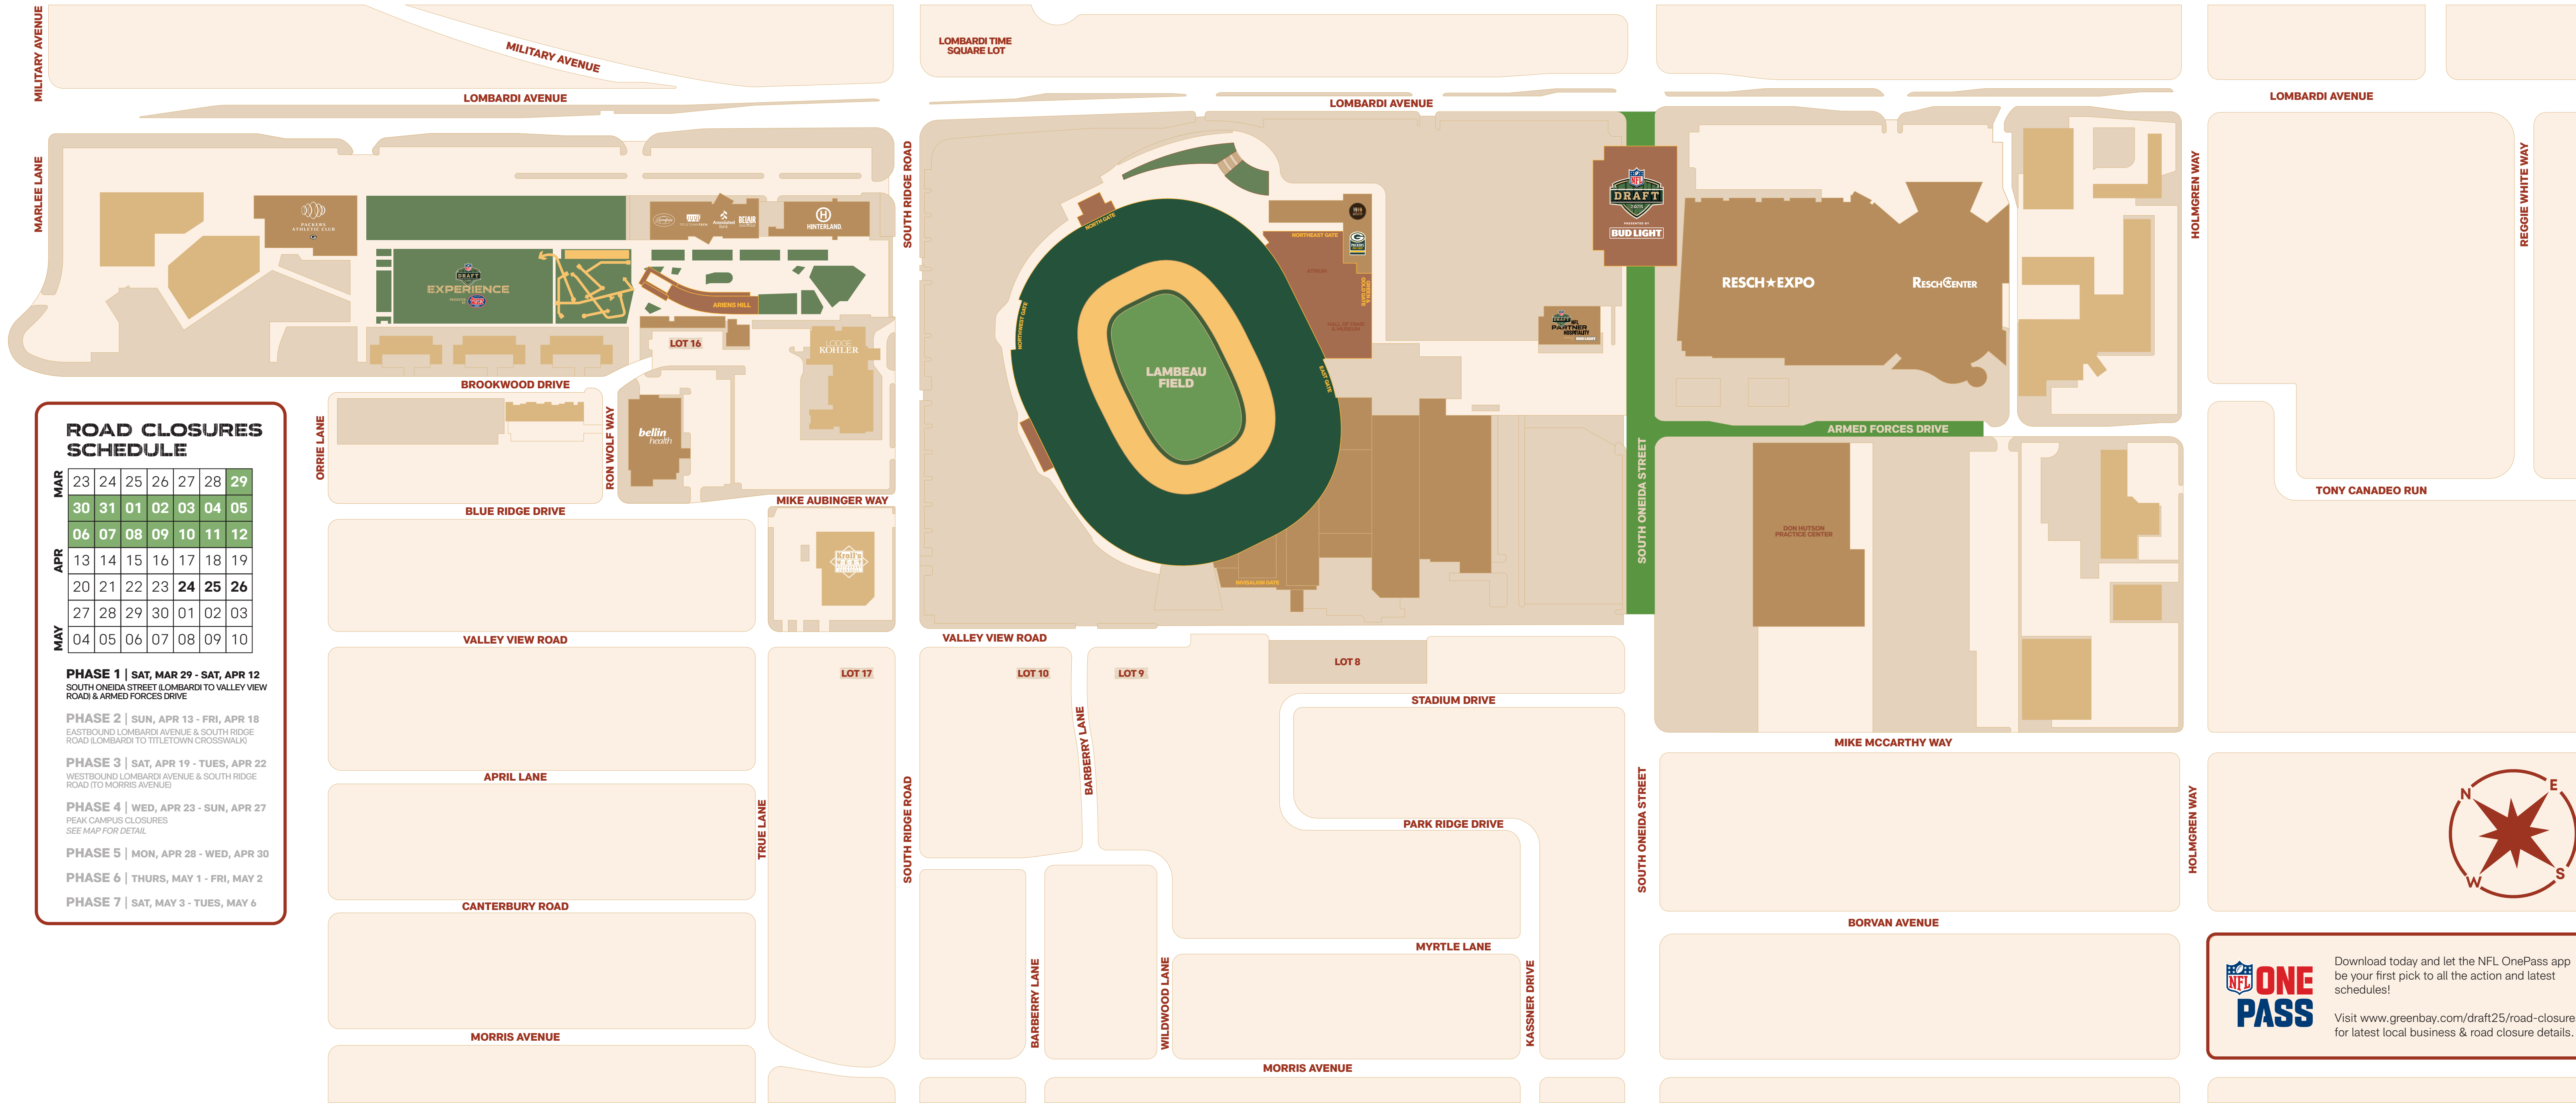

LAMBEAU FIELD & TITLE TOWN

v8 | 04.08.25

ROAD CLOSURES

GRAPHIC ID
MAP.3

QUANTITY
1

DIMENSIONS
NA

MATERIAL
Digital

SF/DF
NA

FINISHING NOTES
-

SCALE
NTS

ROAD CLOSURES SCHEDULE

MAR	23	24	25	26	27	28	29
	30	31	01	02	03	04	05
	06	07	08	09	10	11	12
APR	13	14	15	16	17	18	19
	20	21	22	23	24	25	26
	27	28	29	30	01	02	03
MAY	04	05	06	07	08	09	10

PHASE 1 | SAT, MAR 29 - SAT, APR 12
SOUTH ONEIDA STREET (LOMBARDI TO VALLEY VIEW ROAD) & ARMED FORCES DRIVE

PHASE 2 | SUN, APR 13 - FRI, APR 18
EASTBOUND LOMBARDI AVENUE & SOUTH RIDGE ROAD (LOMBARDI TO TITLETOWN CROSSWALK)

PHASE 3 | SAT, APR 19 - TUES, APR 22
WESTBOUND LOMBARDI AVENUE & SOUTH RIDGE ROAD (TO MORRIS AVENUE)

PHASE 4 | WED, APR 23 - SUN, APR 27
PEAK CAMPUS CLOSURES
SEE MAP FOR DETAIL

PHASE 5 | MON, APR 28 - WED, APR 30

PHASE 6 | THURS, MAY 1 - FRI, MAY 2

PHASE 7 | SAT, MAY 3 - TUES, MAY 6

Download today and let the NFL OnePass app be your first pick to all the action and latest schedules!

Visit www.greenbay.com/draft25/road-closures for latest local business & road closure details.