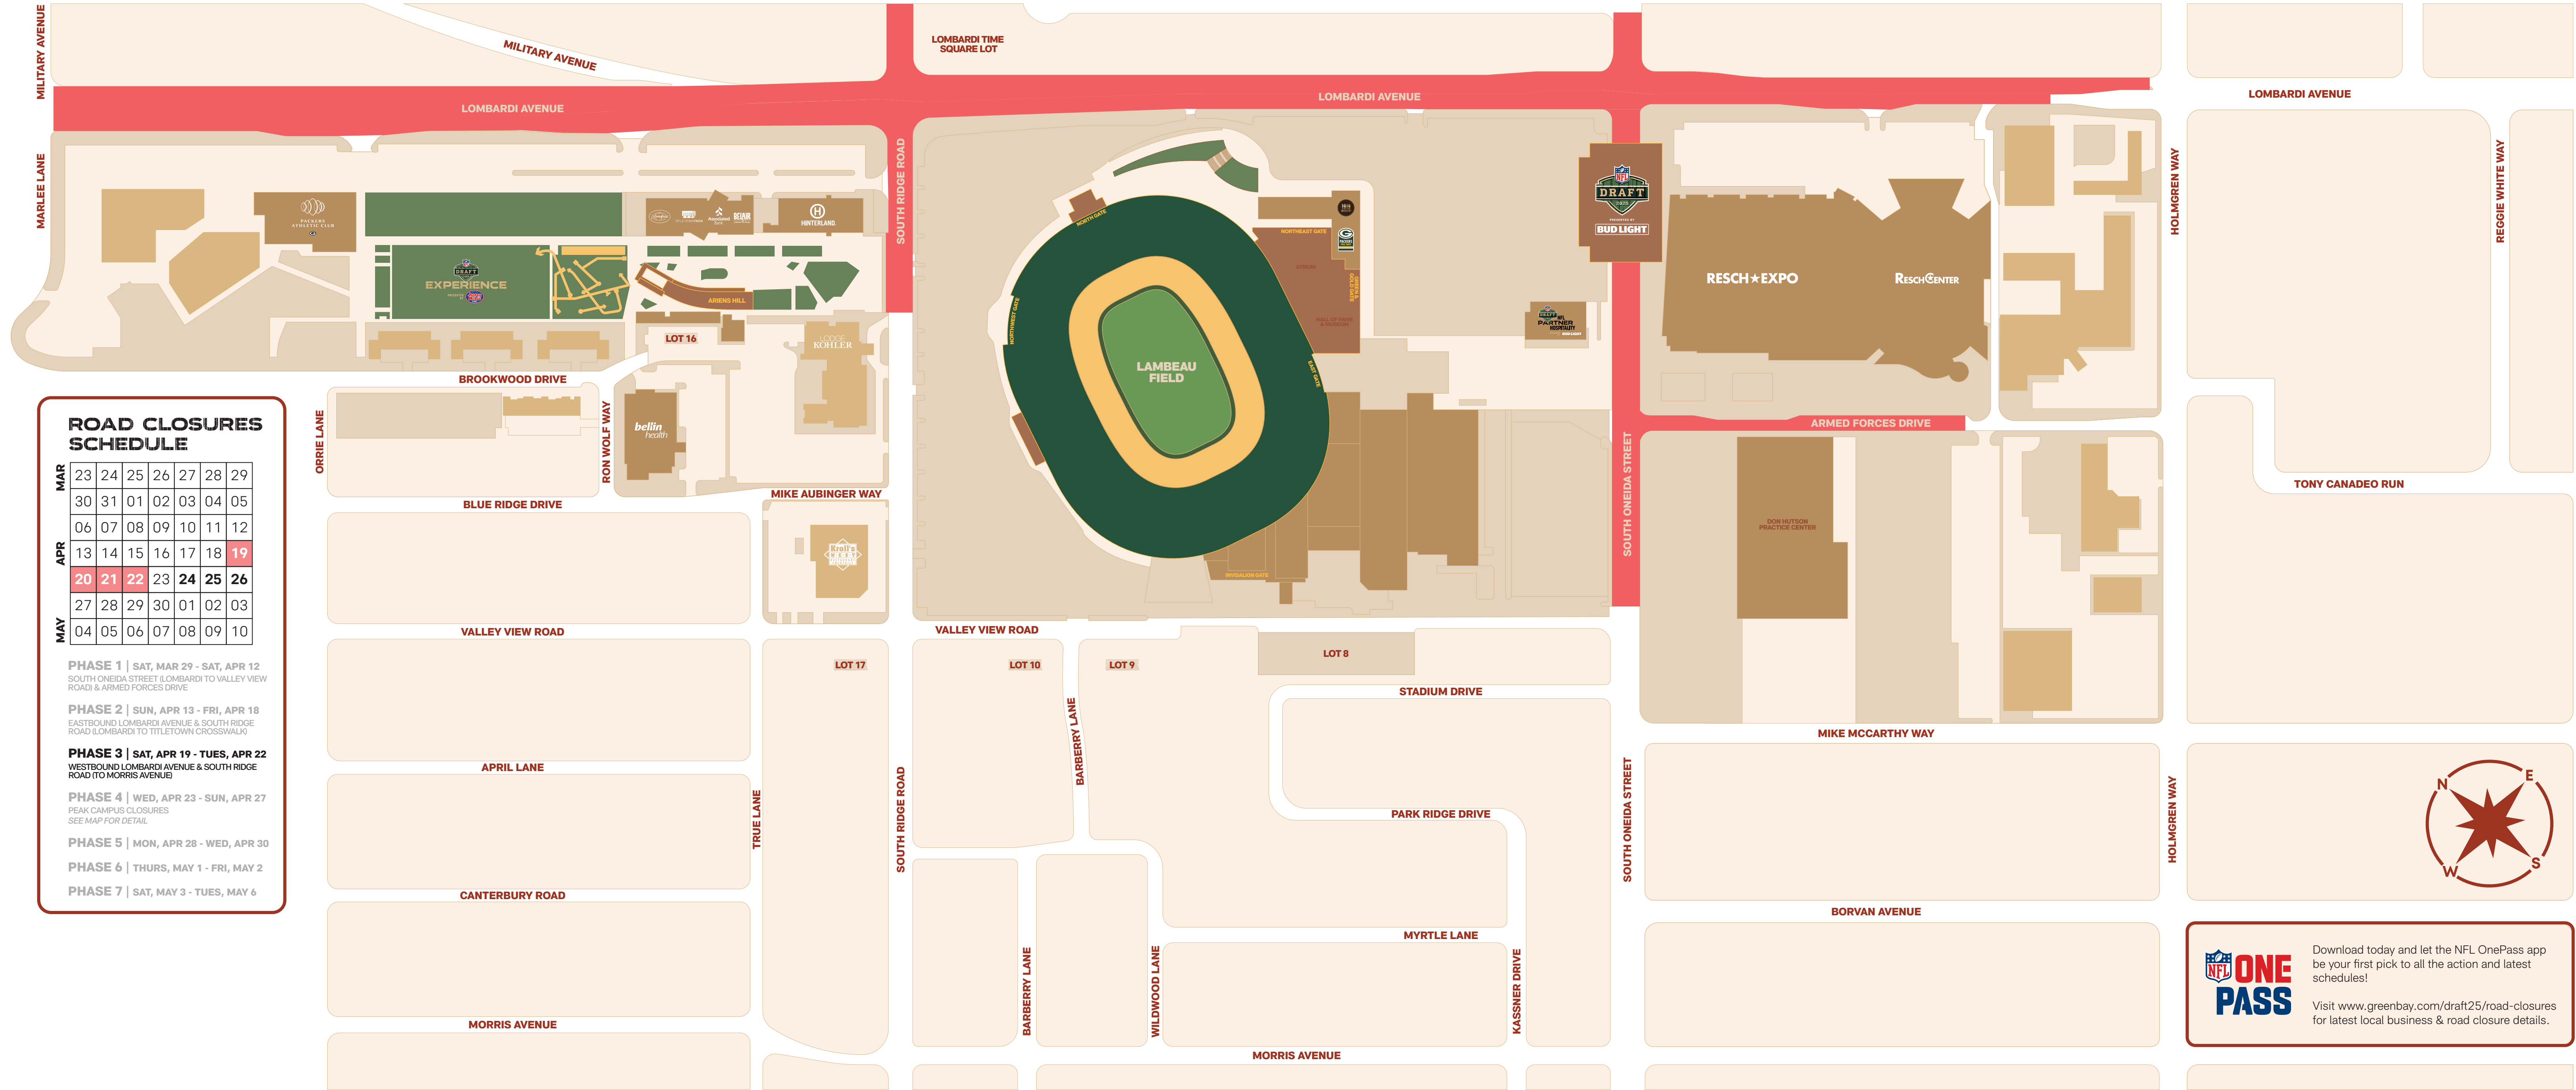

FINISHING NOTES
-

SCALE
NTS

ROAD CLOSURES SCHEDULE

MAR	23	24	25	26	27	28	29
	30	31	01	02	03	04	05
APR	06	07	08	09	10	11	12
	13	14	15	16	17	18	19
MAY	20	21	22	23	24	25	26
	27	28	29	30	01	02	03
<p>PHASE 1 SAT, MAR 29 - SAT, APR 12 SOUTH ONEIDA STREET (LOMBARDI TO VALLEY VIEW ROAD) & ARMED FORCES DRIVE</p> <p>PHASE 2 SUN, APR 13 - FRI, APR 18 EASTBOUND LOMBARDI AVENUE & SOUTH RIDGE ROAD (LOMBARDI TO TITLETOWN CROSSWALK)</p> <p>PHASE 3 SAT, APR 19 - TUES, APR 22 WESTBOUND LOMBARDI AVENUE & SOUTH RIDGE ROAD (TO MORRIS AVENUE)</p> <p>PHASE 4 WED, APR 23 - SUN, APR 27 PEAK CAMPUS CLOSURES SEE MAP FOR DETAIL</p> <p>PHASE 5 MON, APR 28 - WED, APR 30</p> <p>PHASE 6 THURS, MAY 1 - FRI, MAY 2</p> <p>PHASE 7 SAT, MAY 3 - TUES, MAY 6</p>							