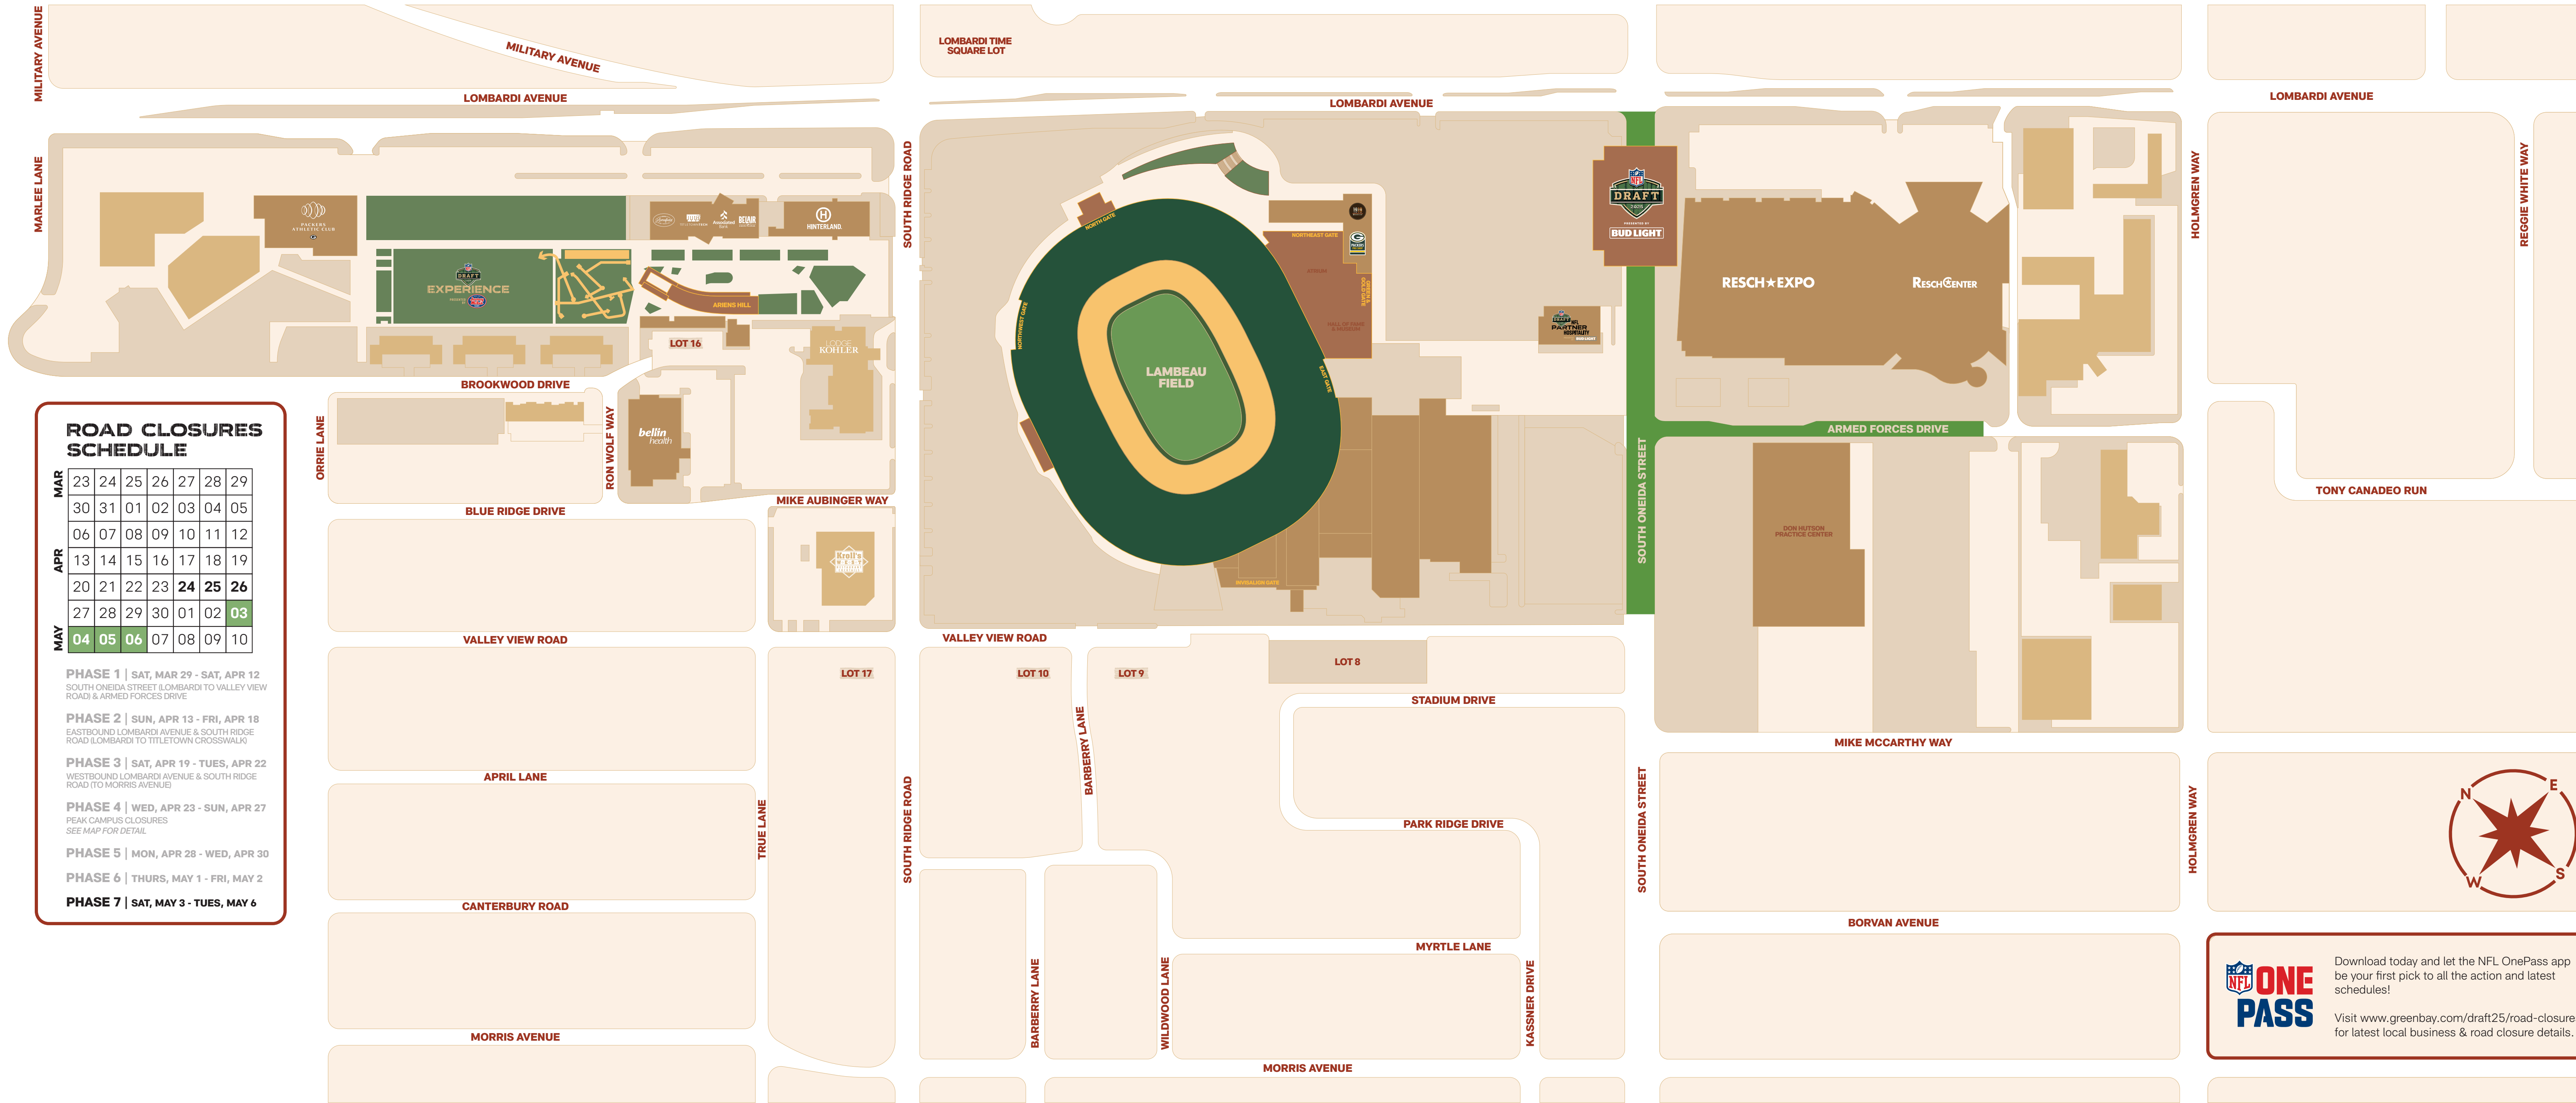

LAMBEAU FIELD & TITLE TOWN

v8 | 04.08.25

ROAD CLOSURES

GRAPHIC ID
MAP.3

QUANTITY
1

DIMENSIONS
NA

MATERIAL
Digital

SF/DF
NA

FINISHING NOTES
-

SCALE
NTS

ROAD CLOSURES SCHEDULE

Month	Day	Day	Day	Day	Day	Day	Day	
MAR	23	24	25	26	27	28	29	
	30	31	01	02	03	04	05	
	06	07	08	09	10	11	12	
	APR	13	14	15	16	17	18	19
		20	21	22	23	24	25	26
		27	28	29	30	01	02	03
		04	05	06	07	08	09	10
MAY								

PHASE 1 | SAT, MAR 29 - SAT, APR 12
SOUTH ONEIDA STREET (LOMBARDI TO VALLEY VIEW ROAD) & ARMED FORCES DRIVE

PHASE 2 | SUN, APR 13 - FRI, APR 18
EASTBOUND LOMBARDI AVENUE & SOUTH RIDGE ROAD (LOMBARDI TO TITLETOWN CROSSWALK)

PHASE 3 | SAT, APR 19 - TUES, APR 22
WESTBOUND LOMBARDI AVENUE & SOUTH RIDGE ROAD (TO MORRIS AVENUE)

PHASE 4 | WED, APR 23 - SUN, APR 27
PEAK CAMPUS CLOSURES
SEE MAP FOR DETAIL

PHASE 5 | MON, APR 28 - WED, APR 30

PHASE 6 | THURS, MAY 1 - FRI, MAY 2

PHASE 7 | SAT, MAY 3 - TUES, MAY 6