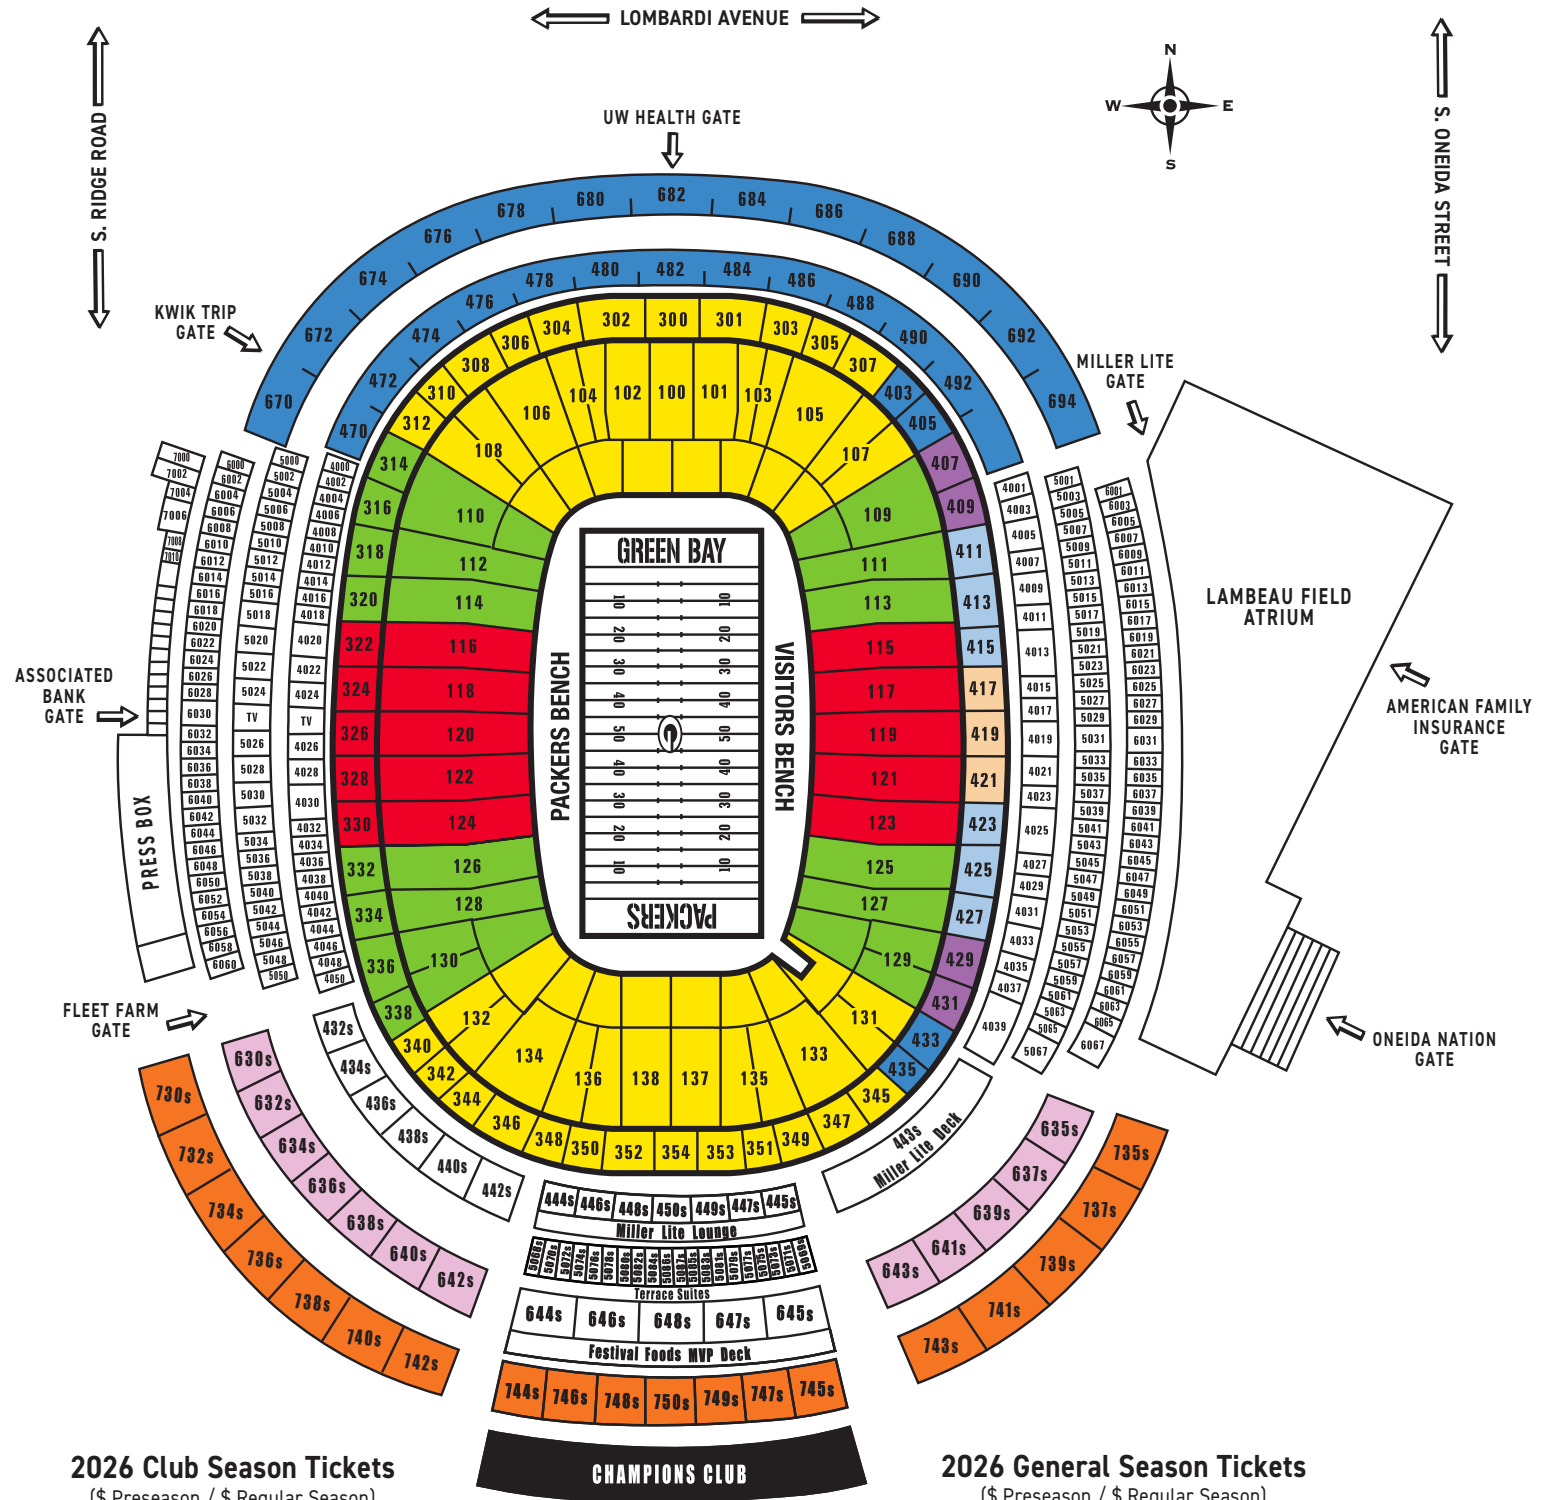

LAMBEAU FIELD

2026 Club Season Tickets

(\$ Preseason / \$ Regular Season)

- \$178-\$211 / \$356-\$410
- \$210-\$240 / \$422-\$480
- \$236-\$277 / \$475-\$555
- \$267-\$308 / \$533-\$626
- \$276-\$302 / \$545-\$605

2026 General Season Tickets

(\$ Preseason / \$ Regular Season)

- \$71 / \$143
- \$77 / \$155
- \$79 / \$157
- \$92 / \$183
- \$109 / \$218

↑
INVISALIGN
GATE