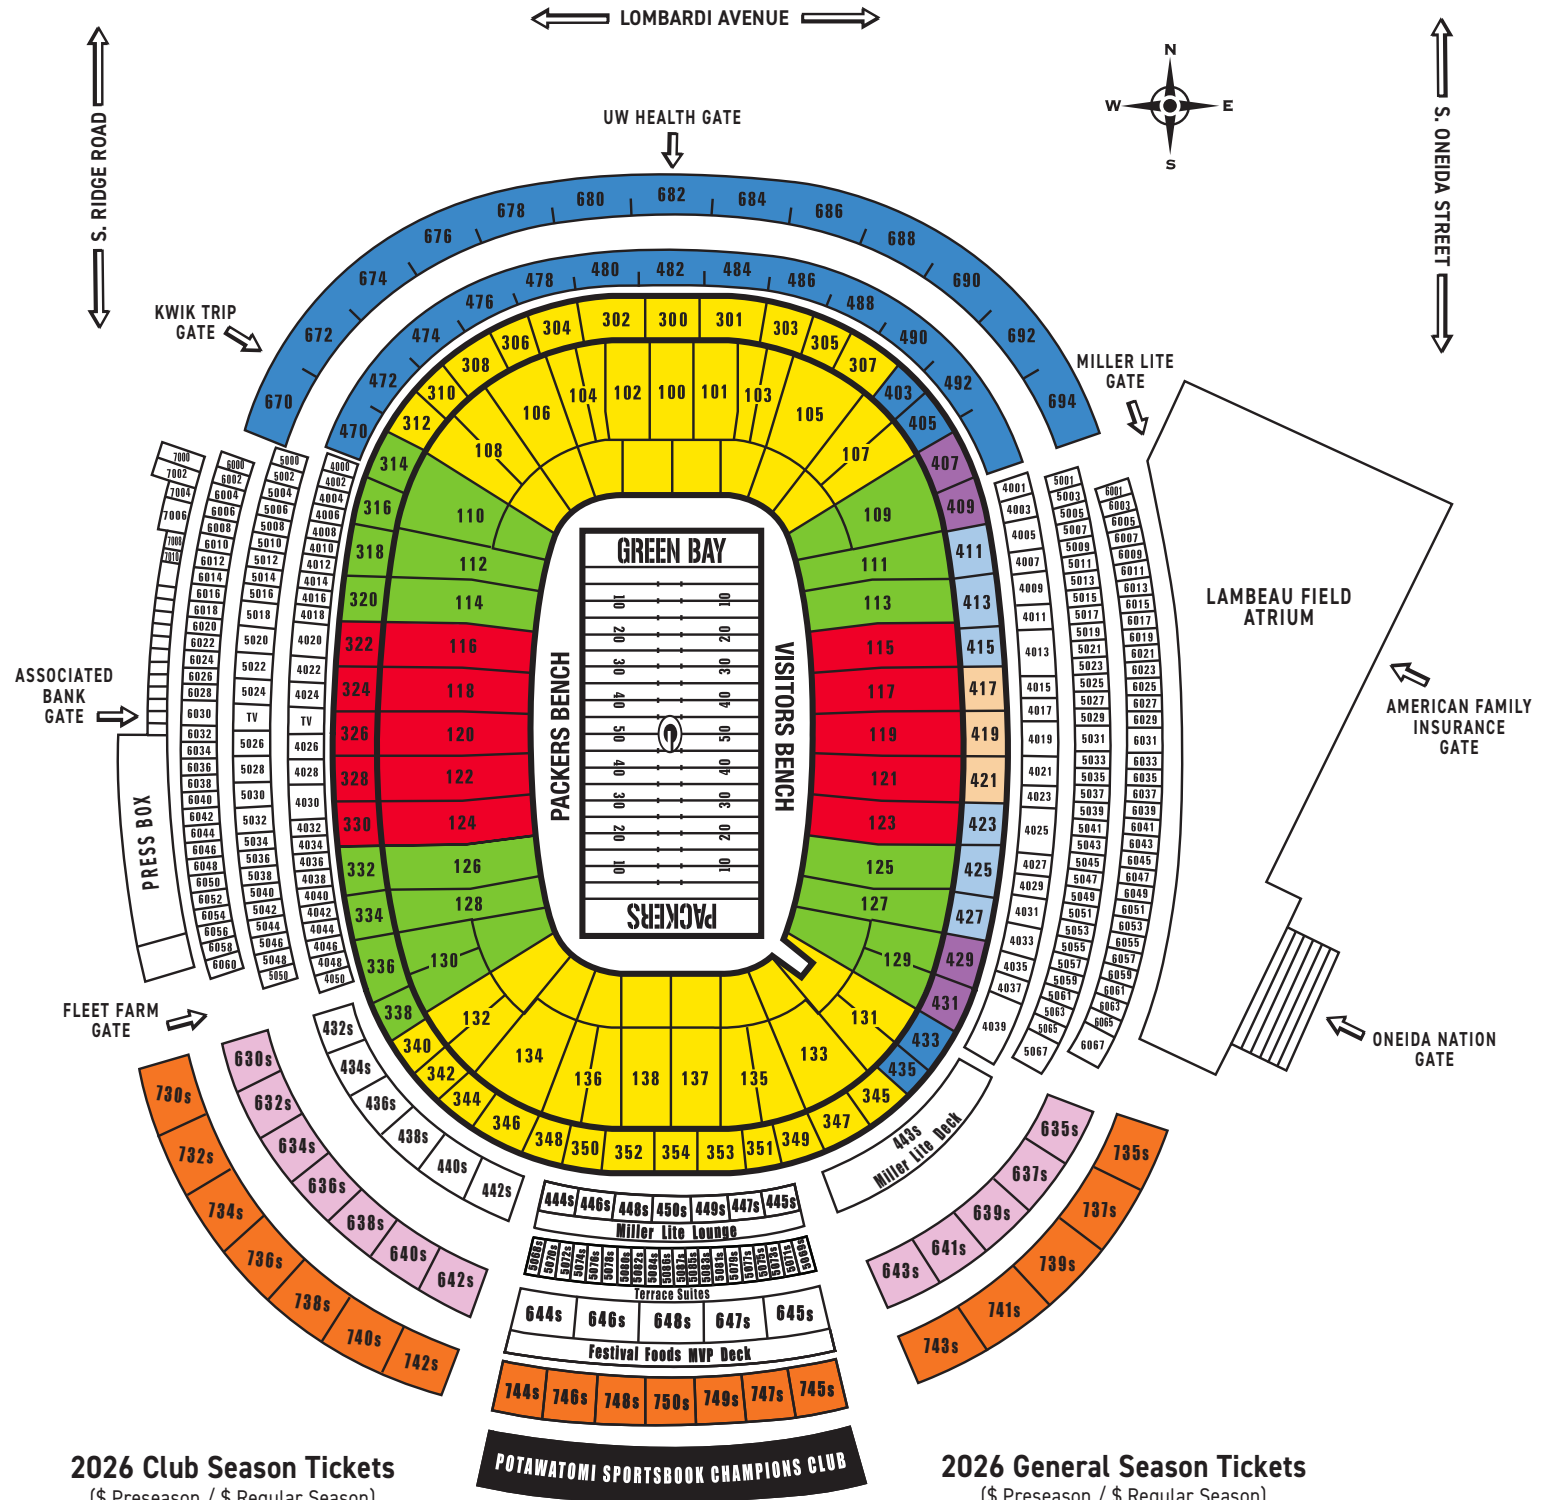

# LAMBEAU FIELD

## 2026 Club Season Tickets

(\$ Preseason / \$ Regular Season)

- \$178-\$211 / \$356-\$410
- \$210-\$240 / \$422-\$480
- \$236-\$277 / \$475-\$555
- \$267-\$308 / \$533-\$626
- \$276-\$302 / \$545-\$605

## 2026 General Season Tickets

(\$ Preseason / \$ Regular Season)

- \$71 / \$143
- \$77 / \$155
- \$79 / \$157
- \$92 / \$183
- \$109 / \$218