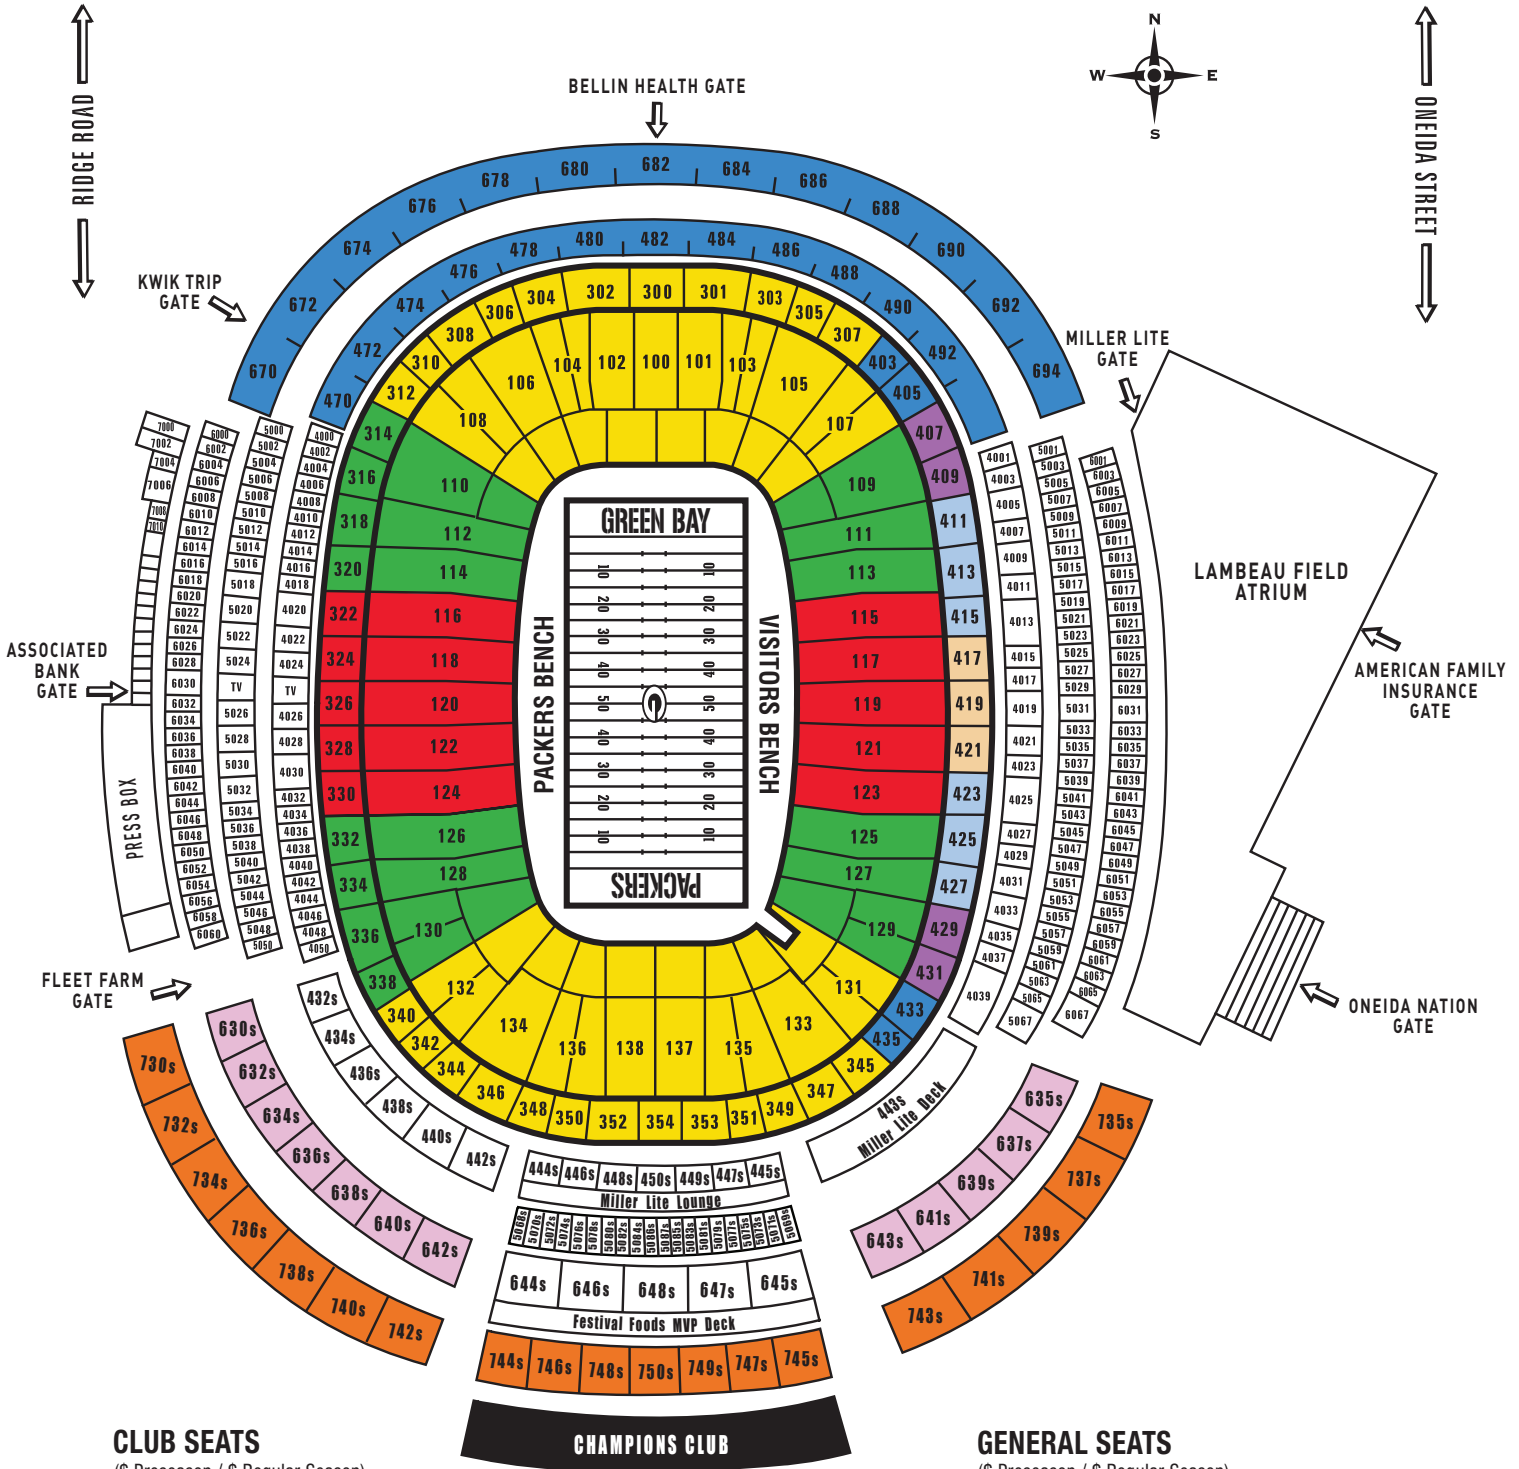

LAMBEAU FIELD

← LOMBARDI AVENUE →

CLUB SEATS

(\$ Preseason / \$ Regular Season)

- \$142-165 / \$292-\$328
- \$168-\$188 / \$338-\$379
- \$194-\$215 / \$393-\$428
- \$214-\$230 / \$427-\$464
- \$219-\$236 / \$432-\$473

GENERAL SEATS

(\$ Preseason / \$ Regular Season)

- \$62 / \$123
- \$63 / \$125
- \$67 / \$134
- \$71 / \$141
- \$78 / \$156

CHAMPIONS CLUB

↑ SOUTH GATE