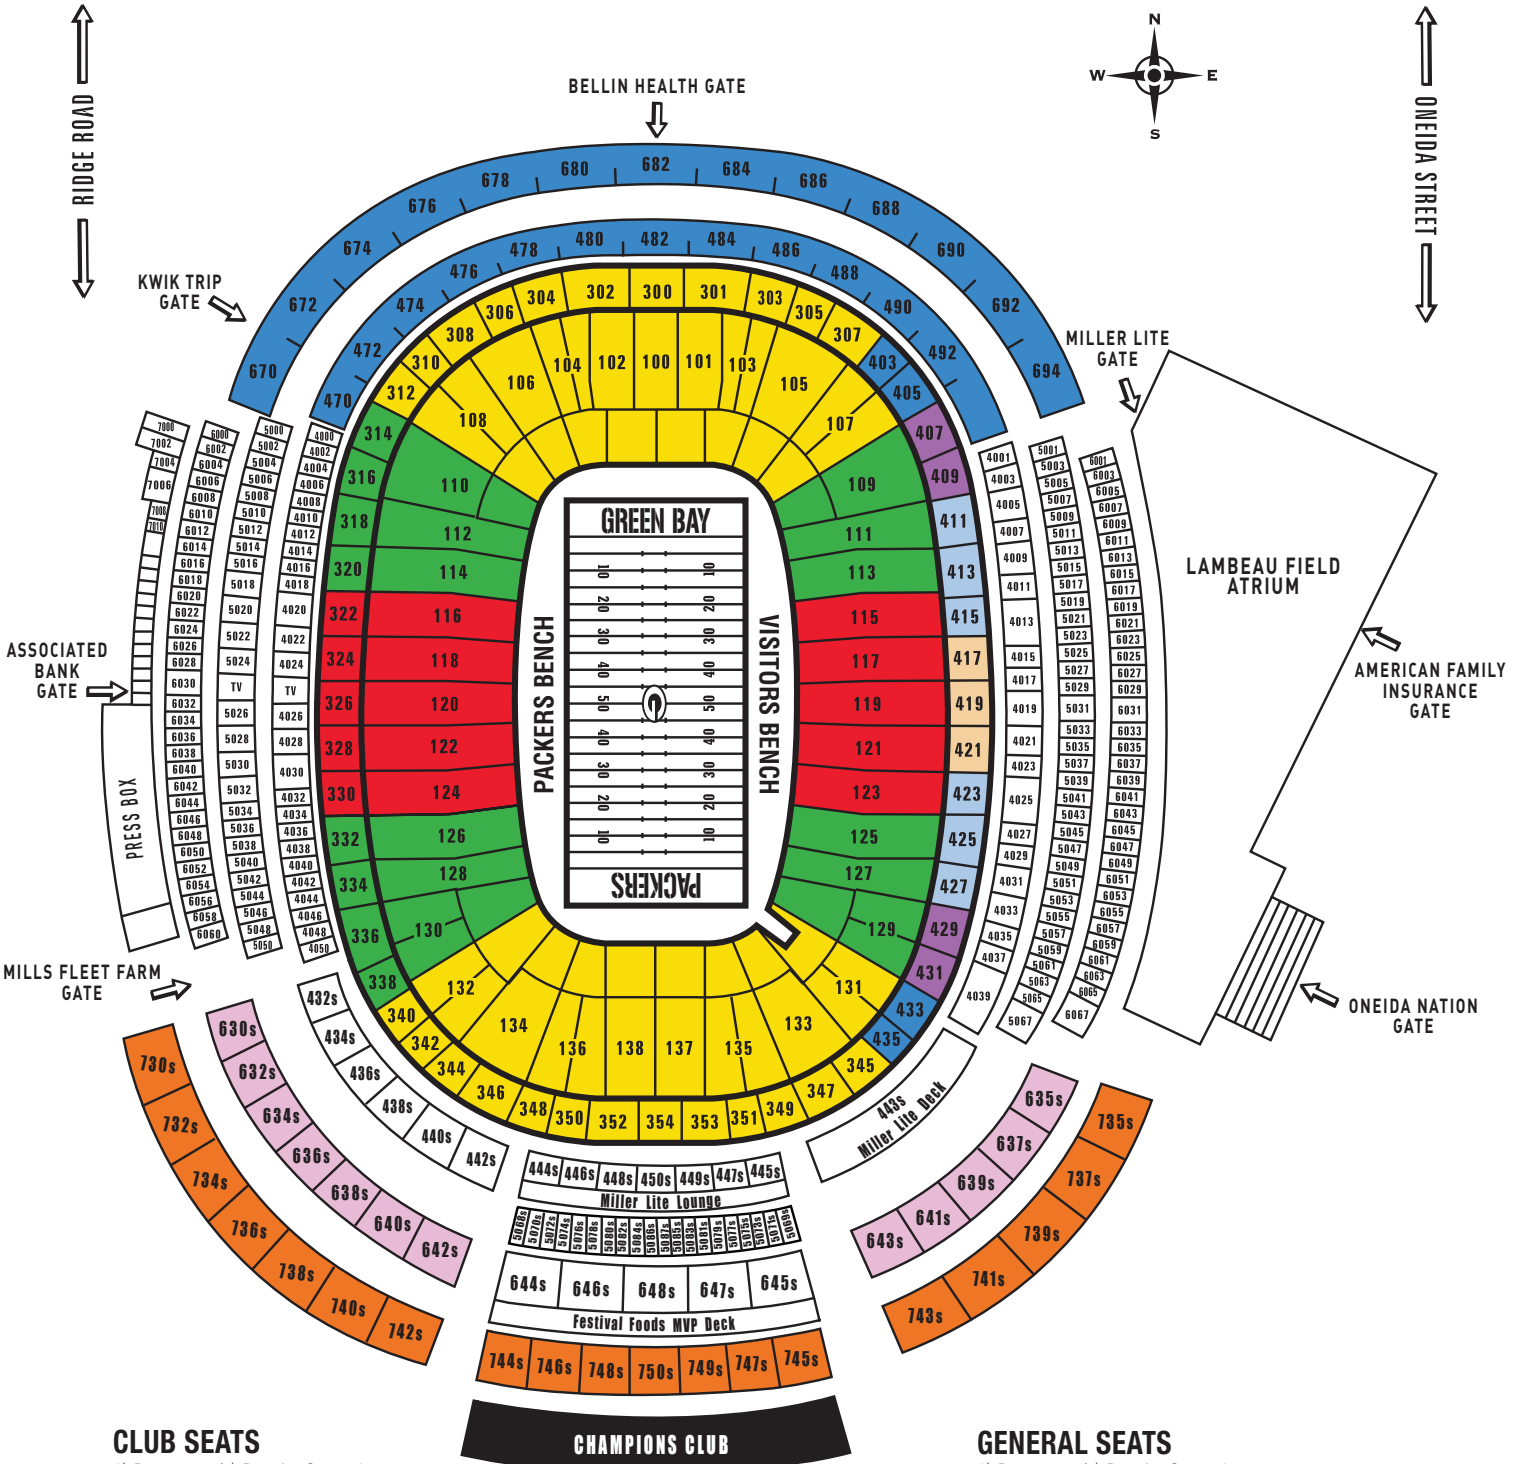

# LAMBEAU FIELD

← LOMBARDI AVENUE →

## CLUB SEATS

(\$ Preseason / \$ Regular Season)

- \$139-\$150 / \$284-\$300
- \$167-\$174 / \$322-\$334
- \$178-\$189 / \$363-\$384
- \$196-\$209 / \$391-\$414
- \$201-\$209 / \$406-\$419

## GENERAL SEATS

(\$ Preseason / \$ Regular Season)

- \$56 / \$111
- \$60 / \$120
- \$63 / \$128
- \$63 / \$128
- \$72 / \$142

## CHAMPIONS CLUB

↑ SHOPKO GATE