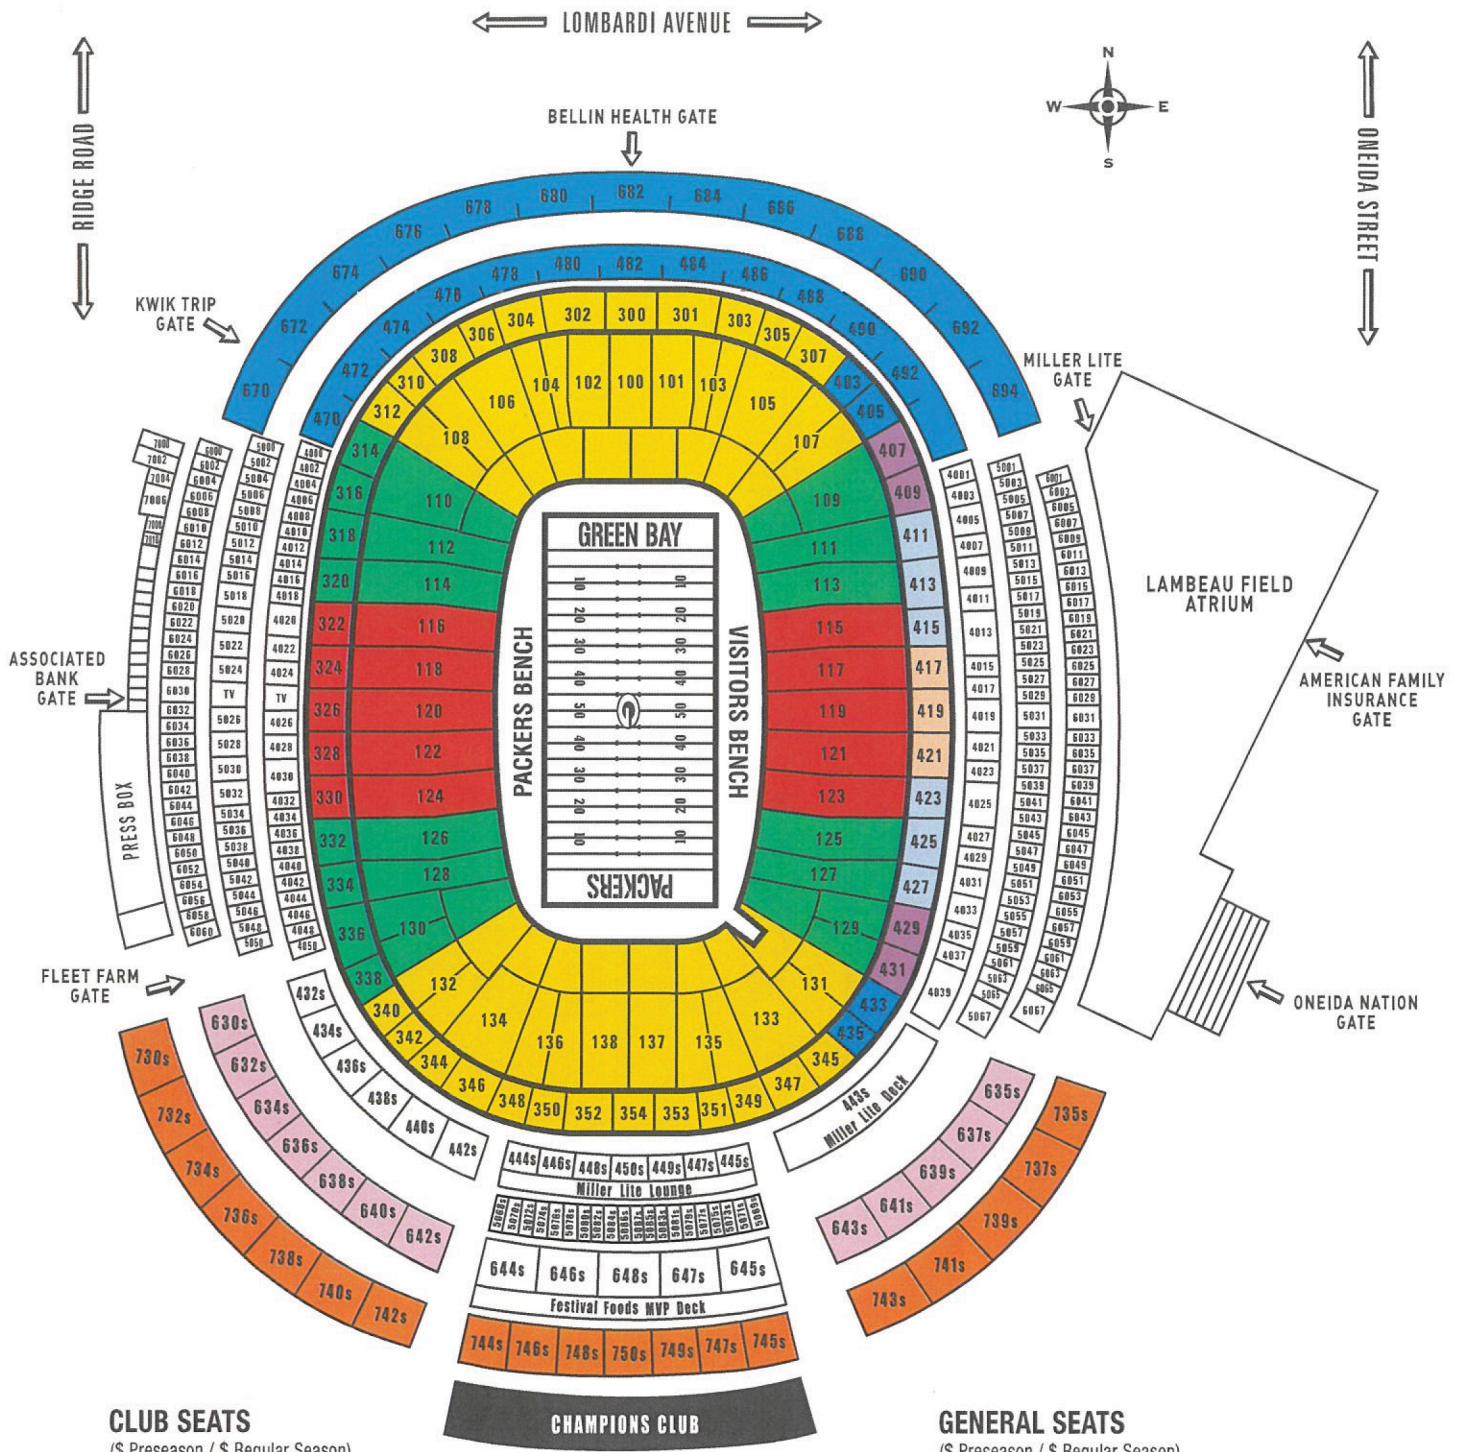

LAMBEAU FIELD

CLUB SEATS

(\$ Preseason / \$ Regular Season)

- \$144-\$157 / \$289-\$312
- \$166-\$176 / \$331-\$351
- \$185-\$198 / \$370-\$398
- \$202-\$219 / \$402-\$434
- \$208-\$217 / \$413-\$432

GENERAL SEATS

(\$ Preseason / \$ Regular Season)

- \$58 / \$118
- \$61 / \$121
- \$64 / \$129
- \$69 / \$134
- \$74 / \$149

CHAMPIONS CLUB

↑ SOUTH GATE