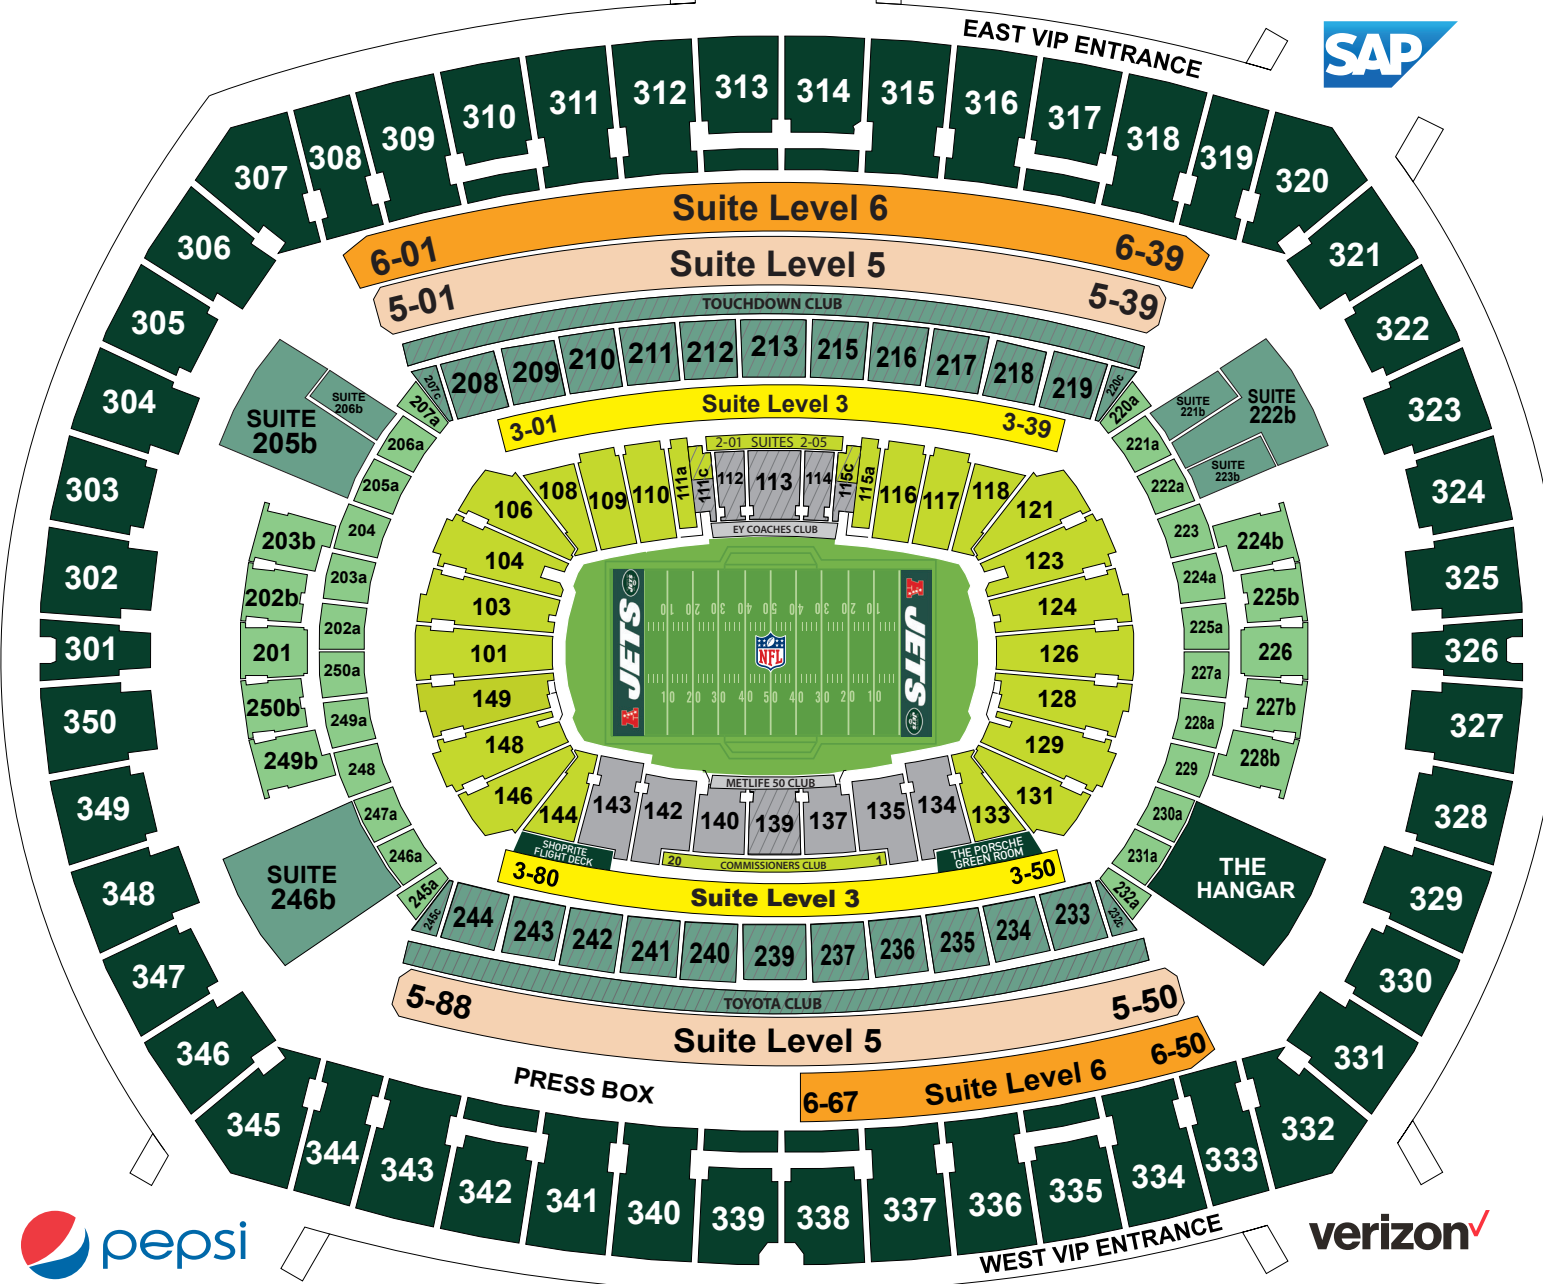

MetLife Stadium Seating Map

TRAIN STATION

RACE TRACK

Entry to Seating Area

- Plaza
- Concourse 100
- Suite Level 3
- Concourse 200
- Suite Level 5
- Suite Level 6
- Concourse 300
- Clubs

METLIFE NORTH

METLIFE SOUTH WILL CALL
Suite Will Call • General Will Call • Visiting Team Will Call