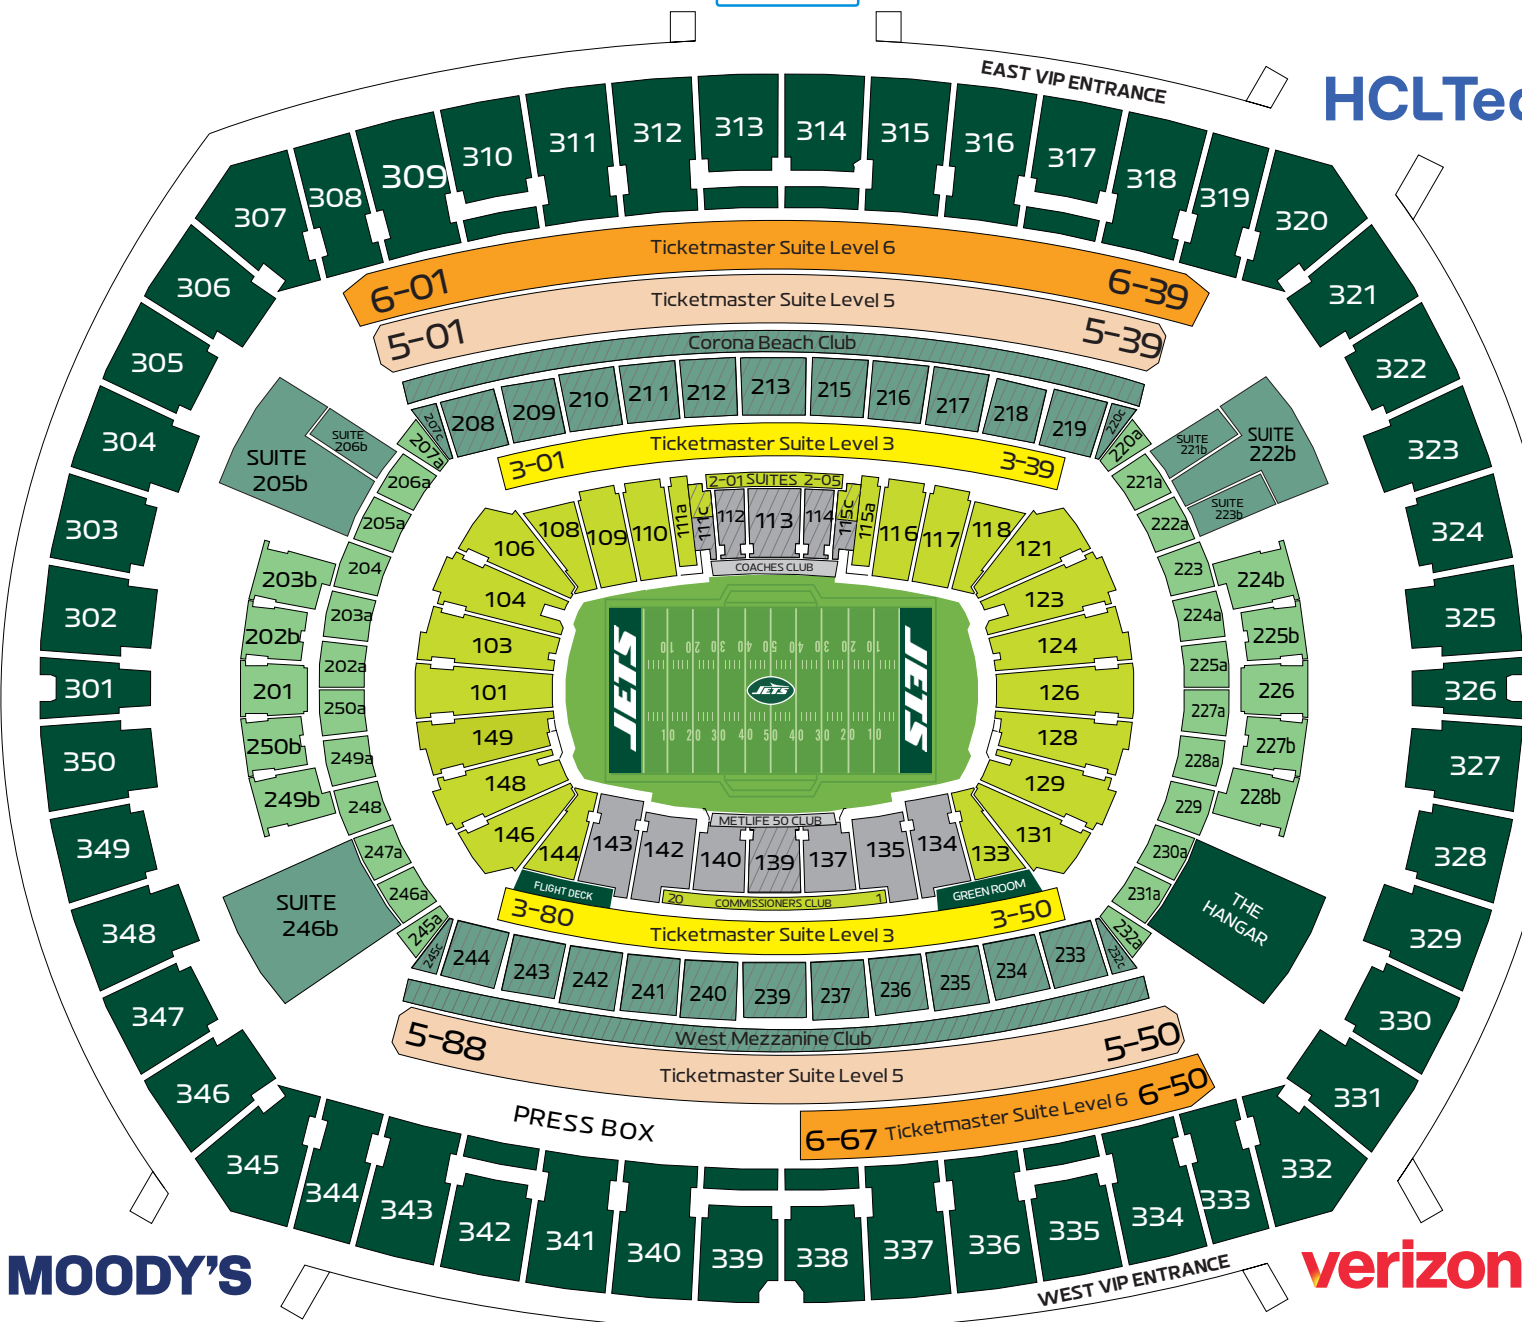

TRAIN STATION

HCLTech

RACE TRACK

Entry to Seating Area

- Plaza
- Concourse 100
- Suite Level 3
- Concourse 200
- Suite Level 5
- Suite Level 6
- Concourse 300
- Clubs

MOODY'S

verizon

METLIFE NORTH

METLIFE SOUTH WILL CALL  
Suite Will Call - General Will Call - Visiting Team Will Call