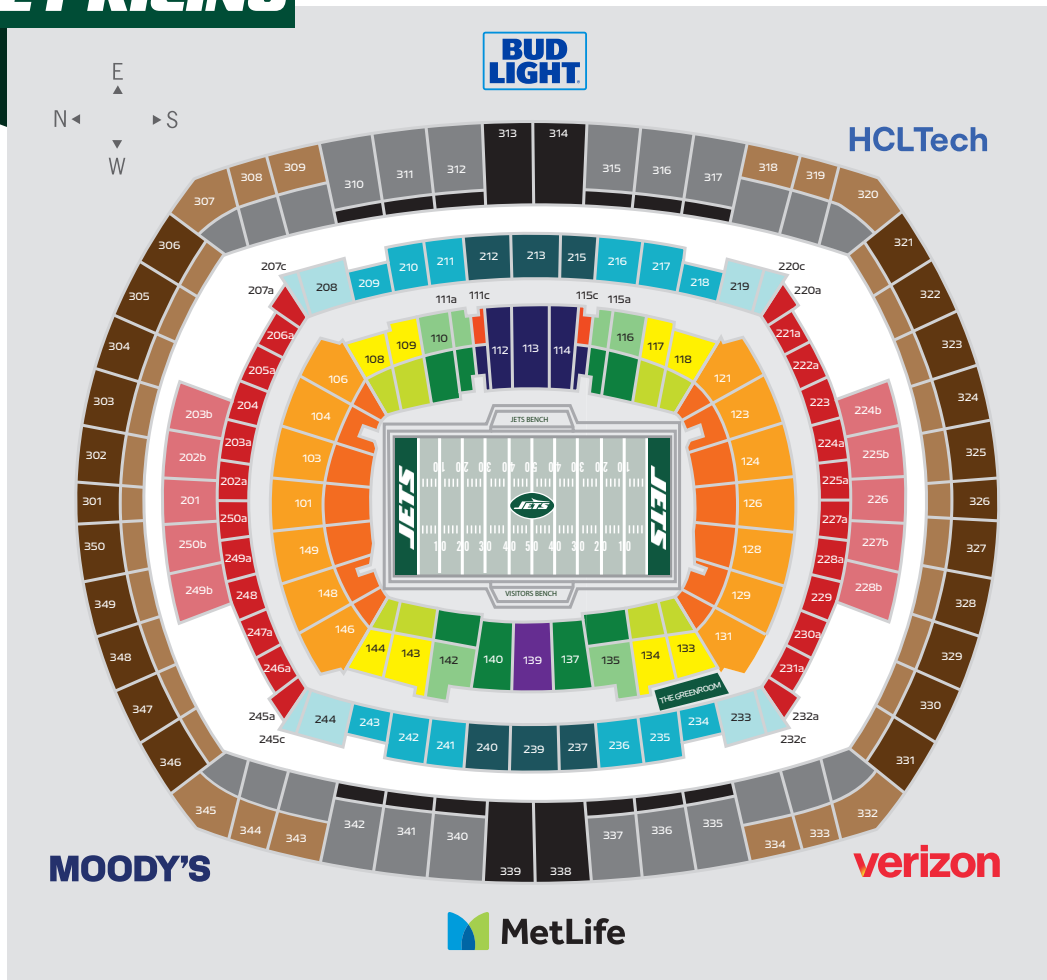

2024-2025 VARIABLE PRICING

The Jets have multiple pricing schedules for the 2024-25 season. Contact a Jets Representative to confirm your pricing.

TICKET PRICE PER GAME

	AUG. 10 12:00PM PRESEASON	AUG. 24 7:30PM PRESEASON	SEPT. 19 8:15 PM	SEPT. 29 1:00 PM	OCT. 14 8:15 PM	OCT. 31 8:15 PM	NOV. 17 8:20 PM	DEC 1 1:00 PM	DEC 22 1:00 PM	TBD TBD
--	--	---------------------------------------	----------------------------	----------------------------	---------------------------	---------------------------	---------------------------	-------------------------	--------------------------	-------------------

LOWER LEVEL PSL SEATS

Lower Prime	\$192	\$195	\$255	\$255	\$285	\$205	\$200	\$208	\$200	\$255
Lower Sideline	\$177	\$180	\$240	\$240	\$270	\$190	\$185	\$193	\$185	\$240
Lower Goal Line Prime	\$152	\$155	\$215	\$215	\$245	\$165	\$160	\$168	\$160	\$215
Lower Goal Line	\$137	\$140	\$200	\$200	\$230	\$150	\$145	\$153	\$145	\$200
Lower Endzone Prime	\$132	\$135	\$195	\$195	\$225	\$145	\$140	\$148	\$140	\$195
Lower Endzone	\$122	\$125	\$185	\$185	\$215	\$135	\$130	\$138	\$130	\$185

MEZZANINE LEVEL SEATS

Mezzanine Endzone A	\$97	\$100	\$160	\$160	\$190	\$110	\$105	\$113	\$105	\$160
Mezzanine Endzone B	\$87	\$90	\$150	\$150	\$180	\$100	\$95	\$103	\$95	\$150

300-LEVEL SEATS

300-Level Prime	\$112	\$115	\$175	\$175	\$205	\$125	\$120	\$128	\$120	\$175
300-Level Sideline	\$67	\$70	\$130	\$130	\$160	\$80	\$75	\$83	\$75	\$130
300-Level Endzone / Corner	\$52	\$55	\$115	\$115	\$145	\$65	\$60	\$68	\$60	\$115
300-Level Endzone	\$47	\$50	\$110	\$110	\$140	\$60	\$55	\$63	\$55	\$110