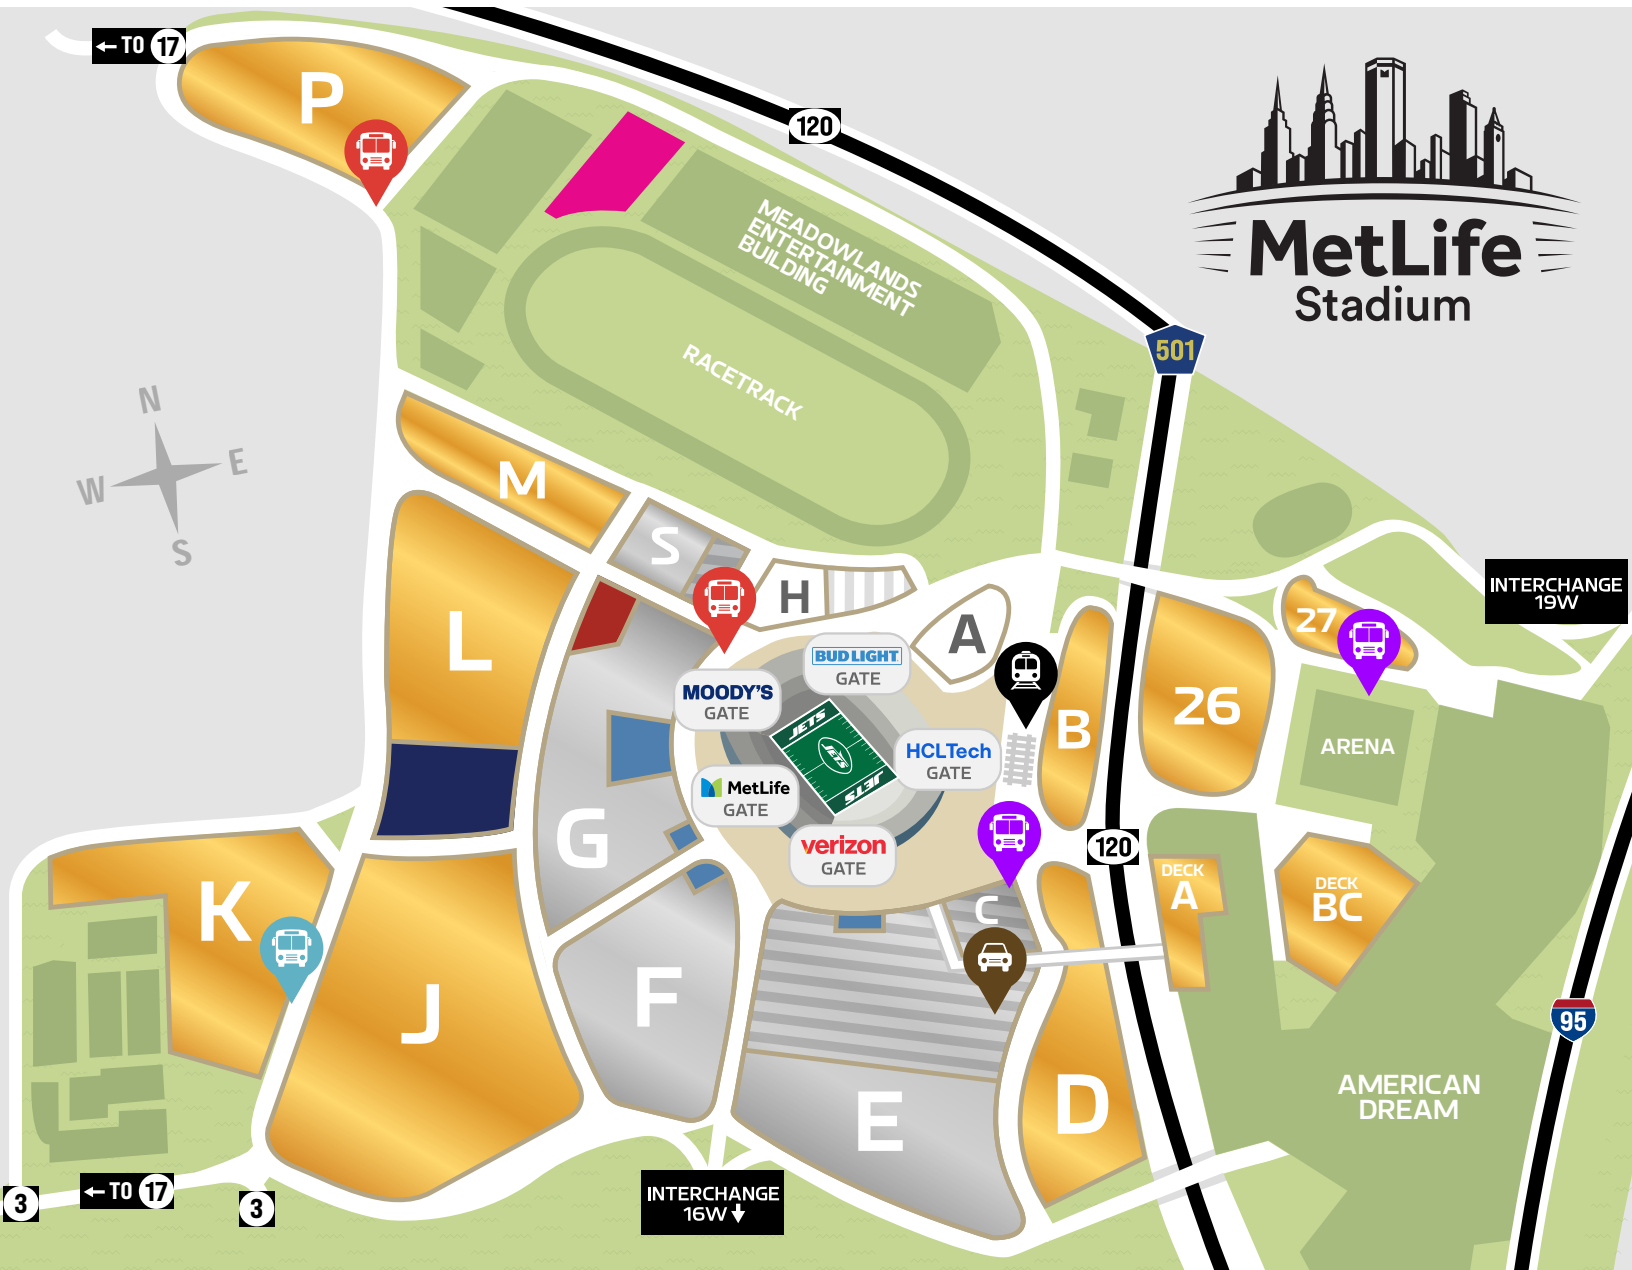

JETS PARKING MAP

PARKING LOTS

PLATINUM PARKING	COMMISSIONER'S CLUB, LOT C, E & S RESERVED, COACHES CLUB
PLATINUM PARKING	SUITES & CLUBS
LOT H RESERVED	
GOLD PARKING	PSL & NON-PSL
NO TAILGATING LOT	
ACCESSIBLE SPACES	
CHARTER BUS PARKING	
RACETRACK RESERVED	

TRANSPORTATION

	RIDESHARE/TAXI/LIMO	PICK-UP AND DROP-OFF
	LOT P SHUTTLE BUS	PICK-UP AND DROP-OFF
	AMERICAN DREAM SHUTTLE	PICK-UP AND DROP-OFF
	RAIL STATION	
	BUSES TO NYC PORT AUTHORITY	