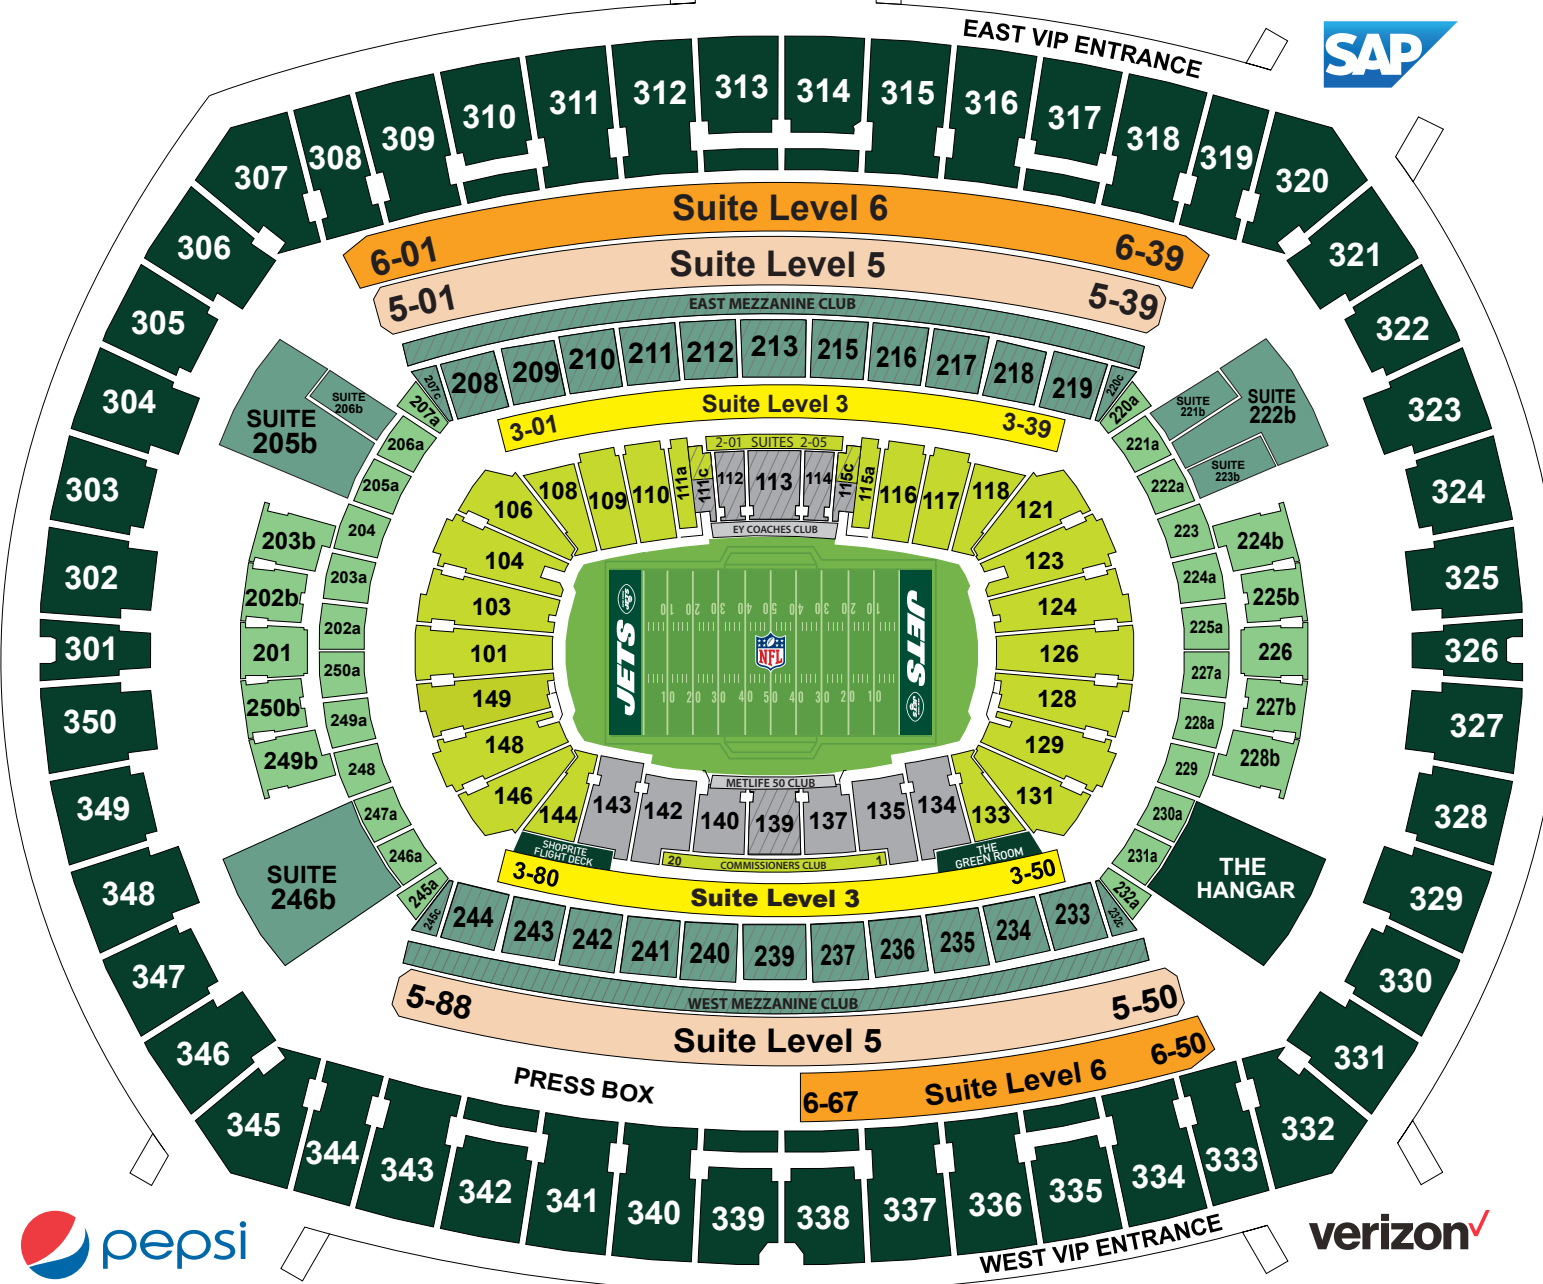

# MetLife Stadium Seating Map

TRAIN STATION

RACE TRACK

Entry to Seating Area

- Plaza
- Concourse 100
- Suite Level 3
- Concourse 200
- Suite Level 5
- Suite Level 6
- Concourse 300
- Clubs

METLIFE NORTH

METLIFE SOUTH WILL CALL  
Suite Will Call • General Will Call • Visiting Team Will Call