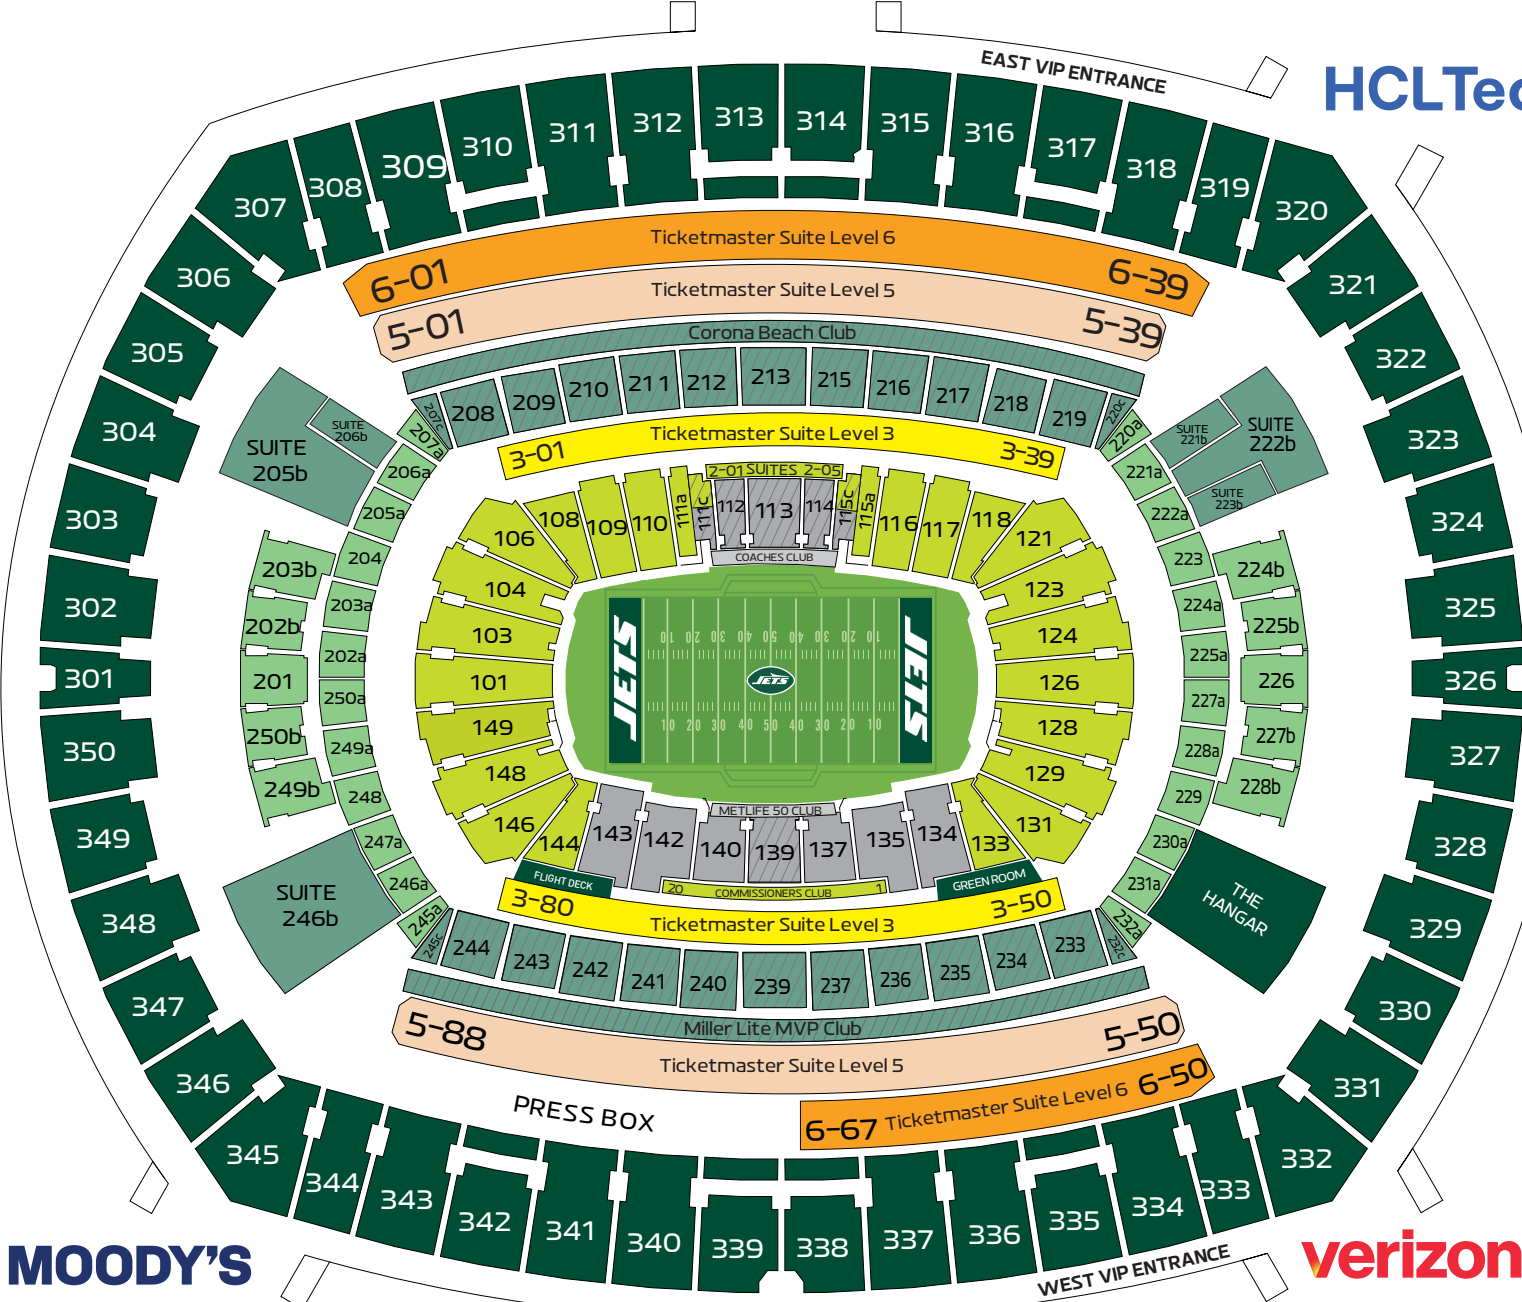

TRAIN STATION

HCLTech

RACE TRACK

Entry to Seating Area

- Plaza
- Concourse 100
- Suite Level 3
- Concourse 200
- Suite Level 5
- Suite Level 6
- Concourse 300
- Clubs

MOODY'S

verizon

METLIFE NORTH

METLIFE SOUTH WILL CALL
Suite Will Call - General Will Call - Visiting Team Will Call