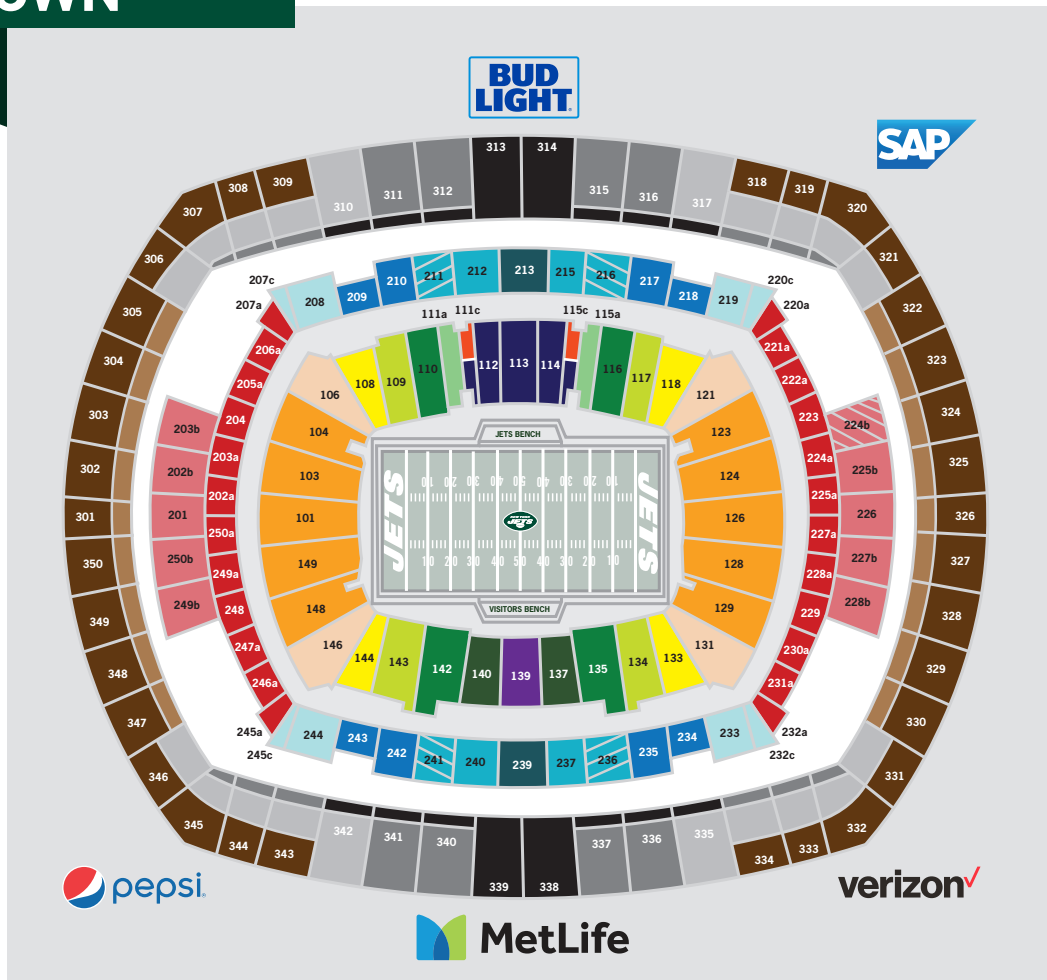

TICKET PRICE PER GAME

	AUG. 27 7:30PM PRESEASON	SEP. 19 1PM	OCT. 3 1PM	OCT. 31 1PM	NOV. 14 1PM	NOV. 21 1PM	DEC. 5 1PM	DEC. 12 1PM	DEC. 26 1PM	JAN. 2 1PM	SEASON TICKET PRICE
LOWER LEVEL PSL SEATS											
Lower Prime	\$148	\$184	\$170	\$164	\$170	\$164	\$170	\$180	\$168	\$182	\$1,700
Lower Sideline Select	\$135	\$175	\$164	\$150	\$164	\$150	\$164	\$170	\$158	\$170	\$1,600
Lower Sideline	\$135	\$175	\$164	\$150	\$164	\$150	\$164	\$170	\$158	\$170	\$1,600
Lower Goal Line	\$121	\$155	\$140	\$134	\$140	\$134	\$140	\$148	\$136	\$152	\$1,400
Lower Touchdown Corner	\$121	\$155	\$140	\$134	\$140	\$134	\$140	\$148	\$136	\$152	\$1,400
Lower Endzone Corner	\$95	\$130	\$118	\$105	\$118	\$105	\$118	\$124	\$112	\$125	\$1,150
Lower Endzone	\$95	\$130	\$118	\$105	\$118	\$105	\$118	\$124	\$112	\$125	\$1,150
MEZZANINE LEVEL SEATS											
Mezzanine Endzone A	\$78	\$106	\$98	\$87	\$98	\$87	\$98	\$102	\$92	\$104	\$950
Mezzanine Endzone B	\$78	\$106	\$98	\$87	\$98	\$87	\$98	\$102	\$92	\$104	\$950
Family Section - 224b	\$78	\$106	\$98	\$87	\$98	\$87	\$98	\$102	\$92	\$104	\$950
300-LEVEL SEATS											
300-Level Prime	\$78	\$106	\$98	\$87	\$98	\$87	\$98	\$102	\$92	\$104	\$950
300-Level Sideline	\$57	\$92	\$78	\$63	\$78	\$63	\$78	\$85	\$70	\$86	\$750
300-Level Sideline/Corner	\$42	\$76	\$65	\$47	\$65	\$47	\$65	\$68	\$55	\$70	\$600
300-Level Endzone	\$32	\$65	\$55	\$36	\$55	\$36	\$55	\$58	\$50	\$58	\$500
300-Level Corner/Endzone	\$30	\$60	\$49	\$33	\$49	\$33	\$49	\$52	\$40	\$55	\$450
CLUB SEATS											
EY Coaches Club	\$625	\$725	\$725	\$725	\$725	\$725	\$725	\$725	\$725	\$725	\$7,150
MetLife 50 Club	\$345	\$445	\$445	\$445	\$445	\$445	\$445	\$445	\$445	\$445	\$4,350
Lower Prime Club - 111c, 115c, Rows 16-30	\$180	\$280	\$280	\$280	\$280	\$280	\$280	\$280	\$280	\$280	\$2,700
East/West Mezzanine Club Prime	\$220	\$320	\$320	\$320	\$320	\$320	\$320	\$320	\$320	\$320	\$3,100
East/West Mezzanine Club Sideline	\$220	\$320	\$320	\$320	\$320	\$320	\$320	\$320	\$320	\$320	\$3,100
East/West Mezzanine Club Sideline 211, 216, 226, 241	\$207	\$277	\$277	\$277	\$277	\$277	\$277	\$277	\$277	\$277	\$2,700
East/West Mezzanine Club Goal Line	\$207	\$277	\$277	\$277	\$277	\$277	\$277	\$277	\$277	\$277	\$2,700
East/West Mezzanine Club Corner	\$175	\$225	\$225	\$225	\$225	\$225	\$225	\$225	\$225	\$225	\$2,200