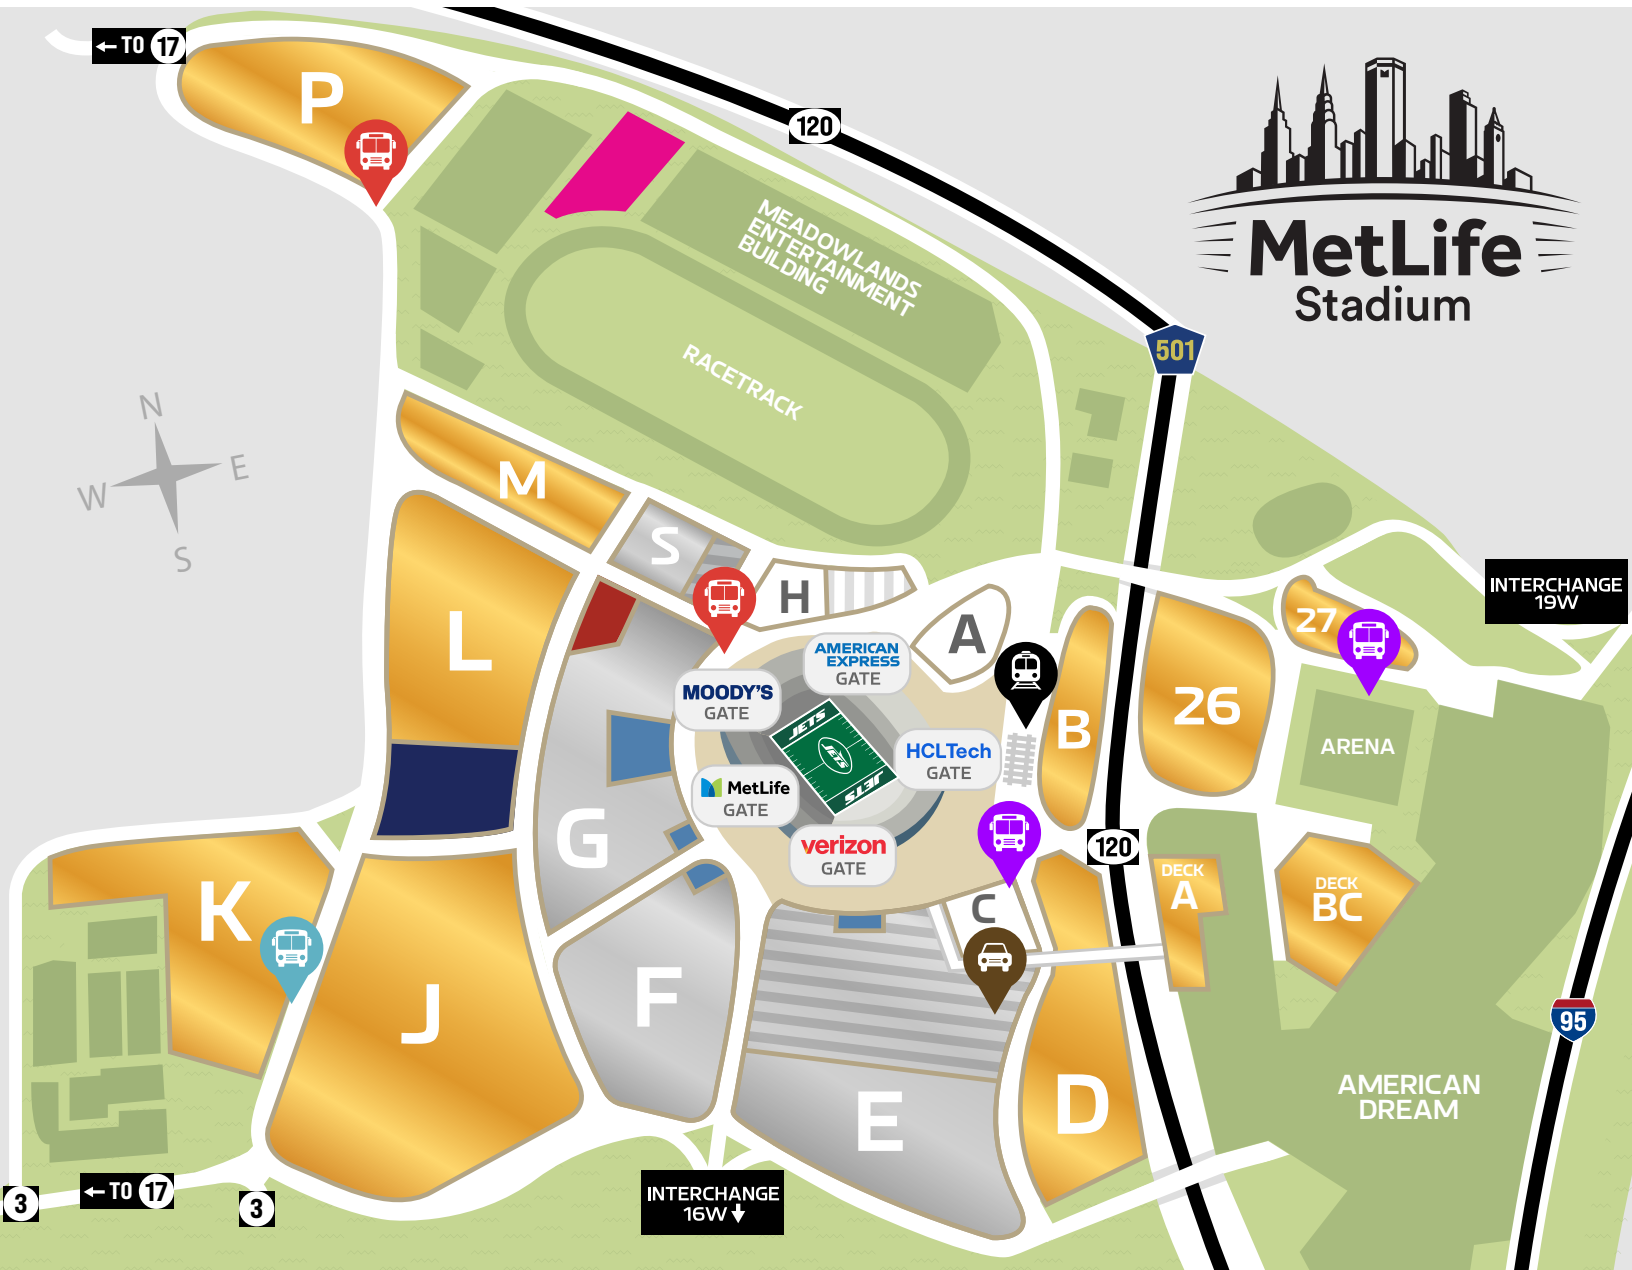

JETS PARKING MAP

PARKING LOTS

PLATINUM PARKING	COMMISSIONER'S CLUB, E & S RESERVED, COACHES CLUB
PLATINUM PARKING	SUITES & CLUBS
LOT H RESERVED	
GOLD PARKING	PSL & NON-PSL
NO TAILGATING LOT	
ACCESSIBLE SPACES	
CHARTER BUS PARKING	
RACETRACK RESERVED	
UNDER CONSTRUCTION	

TRANSPORTATION

	RIDESHARE/TAXI/LIMO	PICK-UP AND DROP-OFF
	LOT P SHUTTLE BUS	PICK-UP AND DROP-OFF
	AMERICAN DREAM SHUTTLE	PICK-UP AND DROP-OFF
	RAIL STATION	
	BUSES TO NYC PORT AUTHORITY	