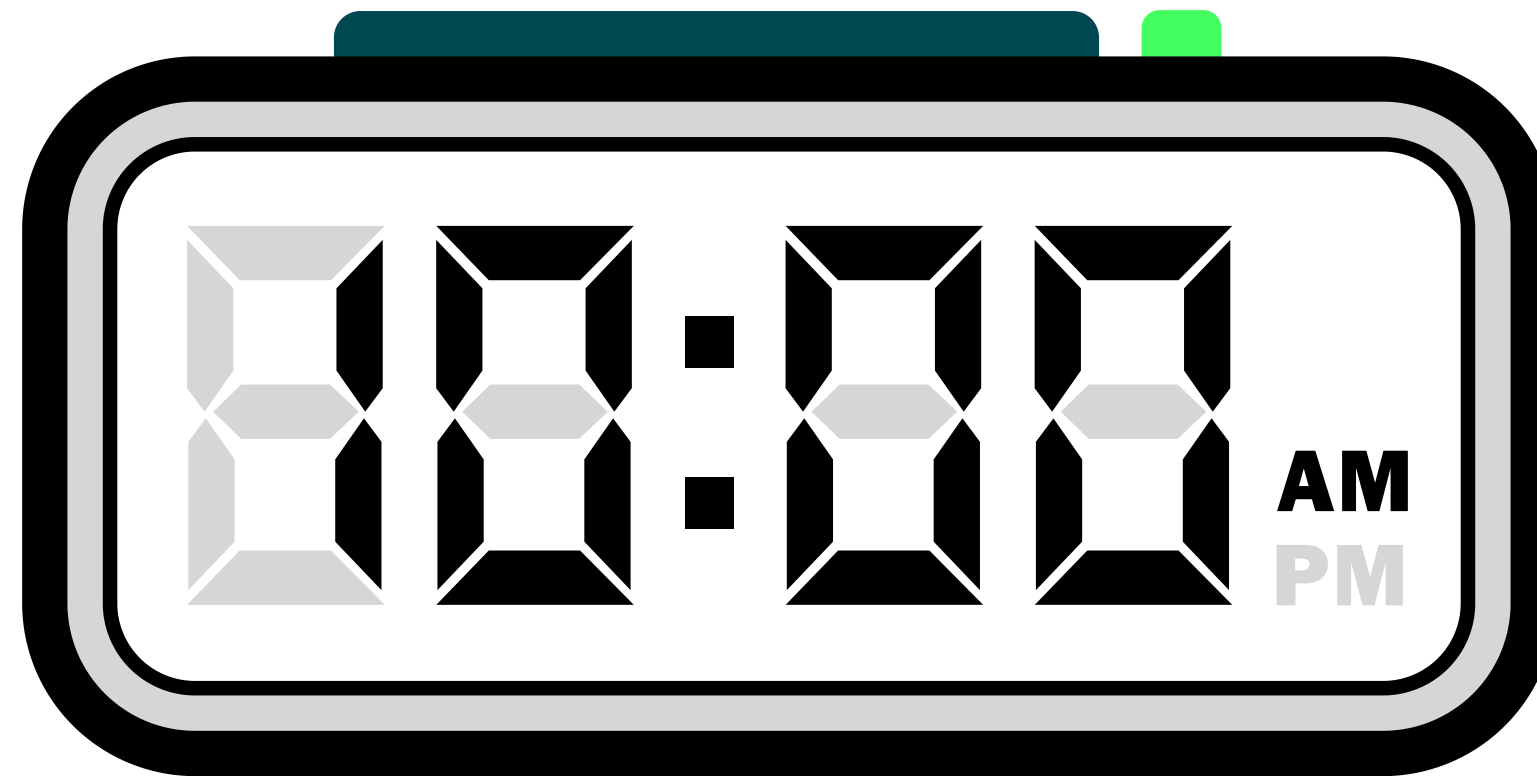

WHEN I ARRIVE, I WILL PARK THE CAR IN K LOT.

**I WILL WALK THROUGH THE OPEN GATE ONTO
PEPSI PLAZA.**

**THE PRO SHOP IS LOCATED ON PEPSI PLAZA. THERE
WILL BE SIGNS DIRECTING GUESTS TO THE
ENTRANCE.**

I CAN SHOP FOR EAGLES MERCHANDISE!