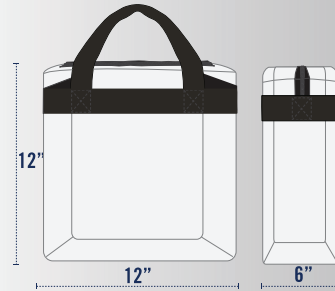

Backpack

Purse

Camera Case

Binocular Case

Fanny Pack

Seat Cushion

Printed Pattern Plastic Bag

APPROVED BAGS

CLEAR TOTE

Plastic, vinyl or PVC and do not exceed 12"x6"x12"

PLASTIC STORAGE BAG

Clear, one (1) gallon, re-sealable

OR

SMALL CLUTCH PURSE

Approximately the size of a hand with or without a handle or strap. No larger than 5.5" x 8.5" (the size of this sheet) with or without a handle or strap. Can be carried separately or within an approved plastic bag.