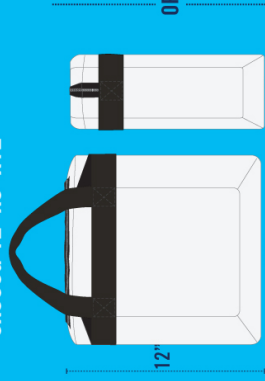

## SMALLER CLUTCH SIZE FOR 2019!

##### CLEAR TOTE

Plastic, vinyl or PVC and do not exceed 12" x 6" x 12"

OR