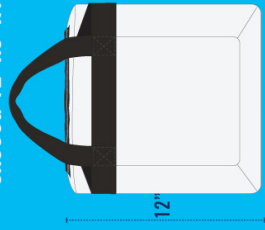

##### CLEAR TOTE

Plastic, vinyl or PVC and do not exceed 12" x 6" x 12"

OR