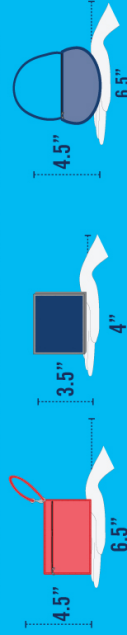

## SMALLER CLUTCH SIZE FOR 2019!

##### CLEAR TOTE

Plastic, vinyl or PVC and do not exceed 12" x 6" x 12"

OR

##### PLASTIC STORAGE BAG

Clear, one (1) gallon, re-sealable

#### SMALLER CLUTCH PURSE FOR 2019

Approximately the size of a hand with or without a handle or strap.  
No larger than 4.5" x 6.5" with or without a handle or strap.  
Can be carried separately or within an approved plastic bag.