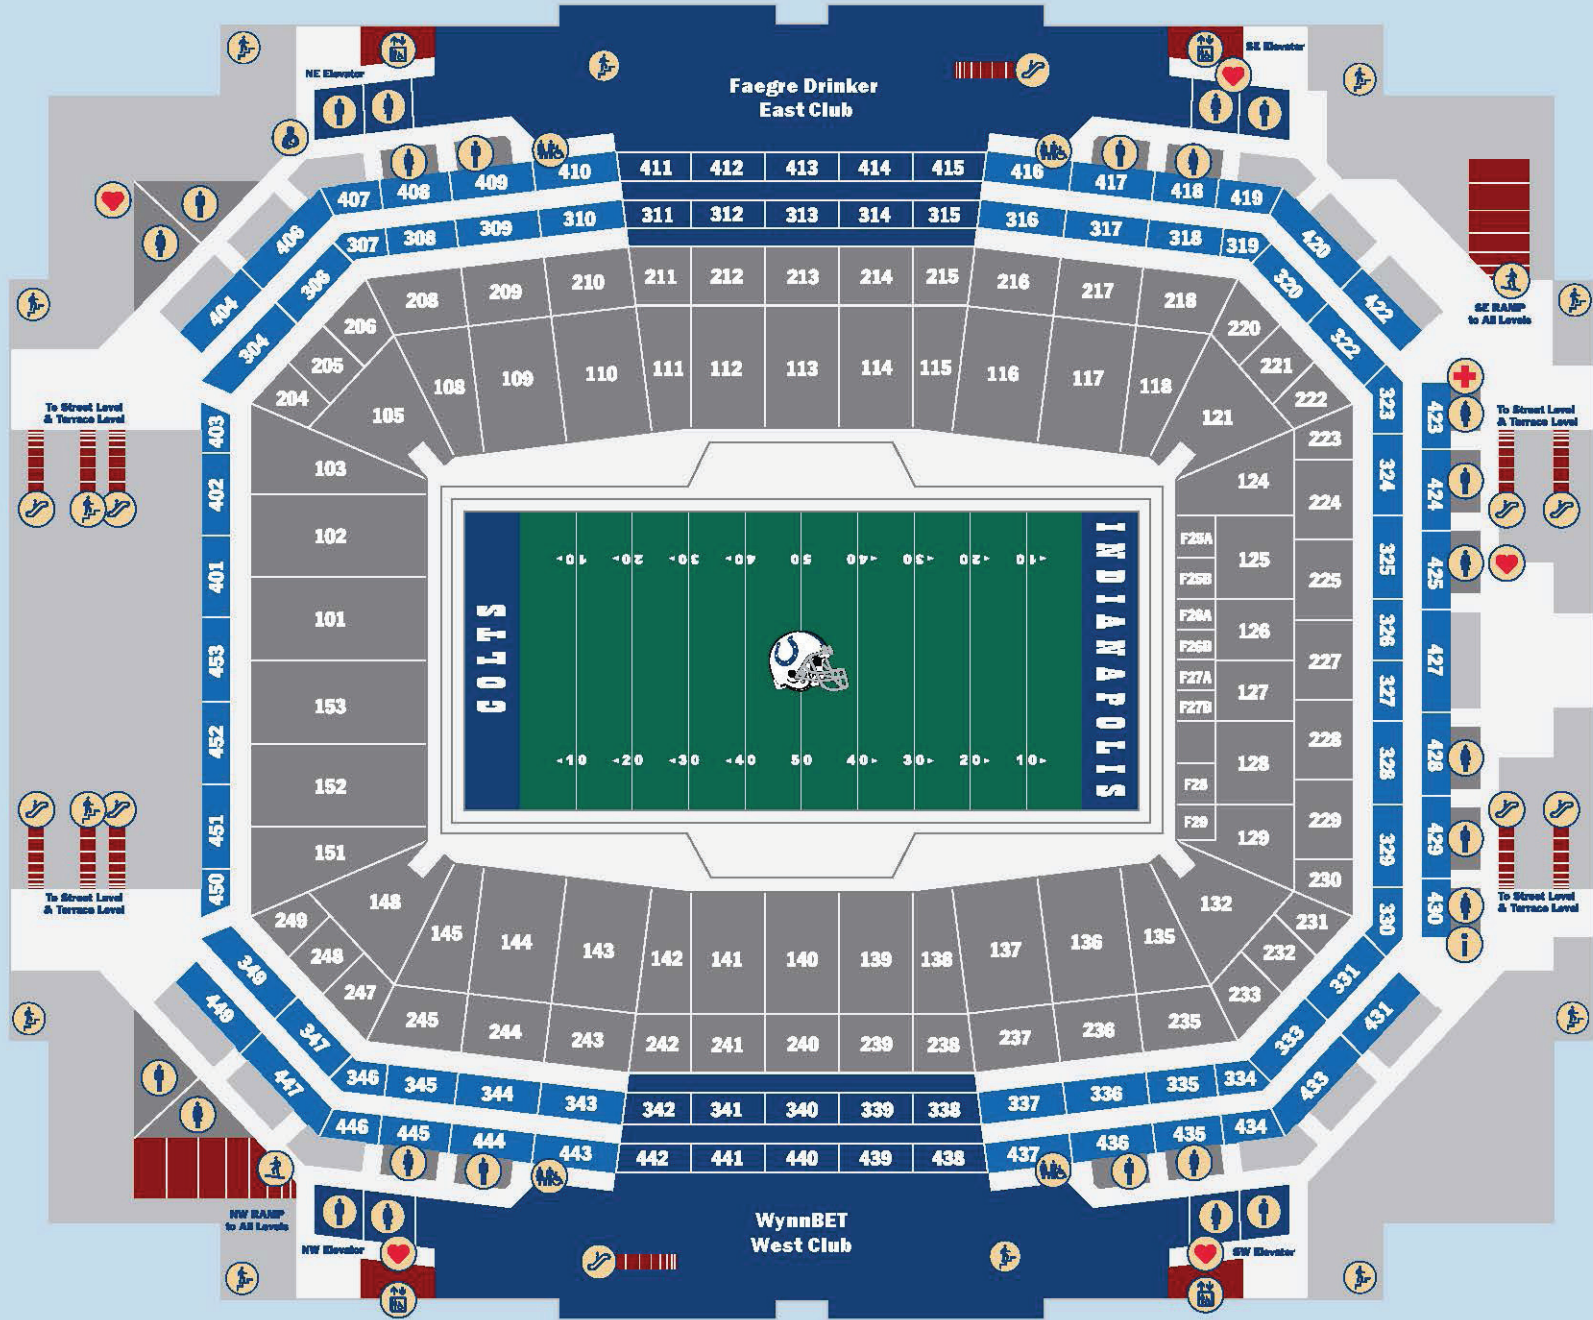

Street Level

Capitol Avenue

Lucas Oil North Gate

Lucas Oil Plaza

Verizon East Gate

Faegre Drinker
East Club

Ticket Office

Caesars South Gate

Huntington West Gate

WynnBET
West Club

Caesars
Sportsbook
Lounge

South Street

Missouri Street

- | | | | |
|--------------------|------------------|----------------|------------------|
| Elevator | Women's Restroom | First Aid | Tickets |
| Ramp | Men's Restroom | Guest Services | Huntington ATM |
| Accessibility Ramp | Family Restroom | Escalator | Mamava Locations |
| Stairs | AED | | |

Loge Level

-  Elevator
-  Women's Restroom
-  First Aid
-  Tickets
-  Ramp
-  Men's Restroom
-  Guest Services
-  AED
-  Accessibility Ramp
-  Family Restroom
-  Escalator
-  Mamava Locations
-  Stairs

Allegiant Terrace Level

-  Elevator
-  Women's Restroom
-  First Aid
-  Tickets
-  Ramp
-  Men's Restroom
-  Guest Services
-  Huntington ATM
-  Accessibility Ramp
-  Family Restroom
-  Escalator
-  Mamava Locations