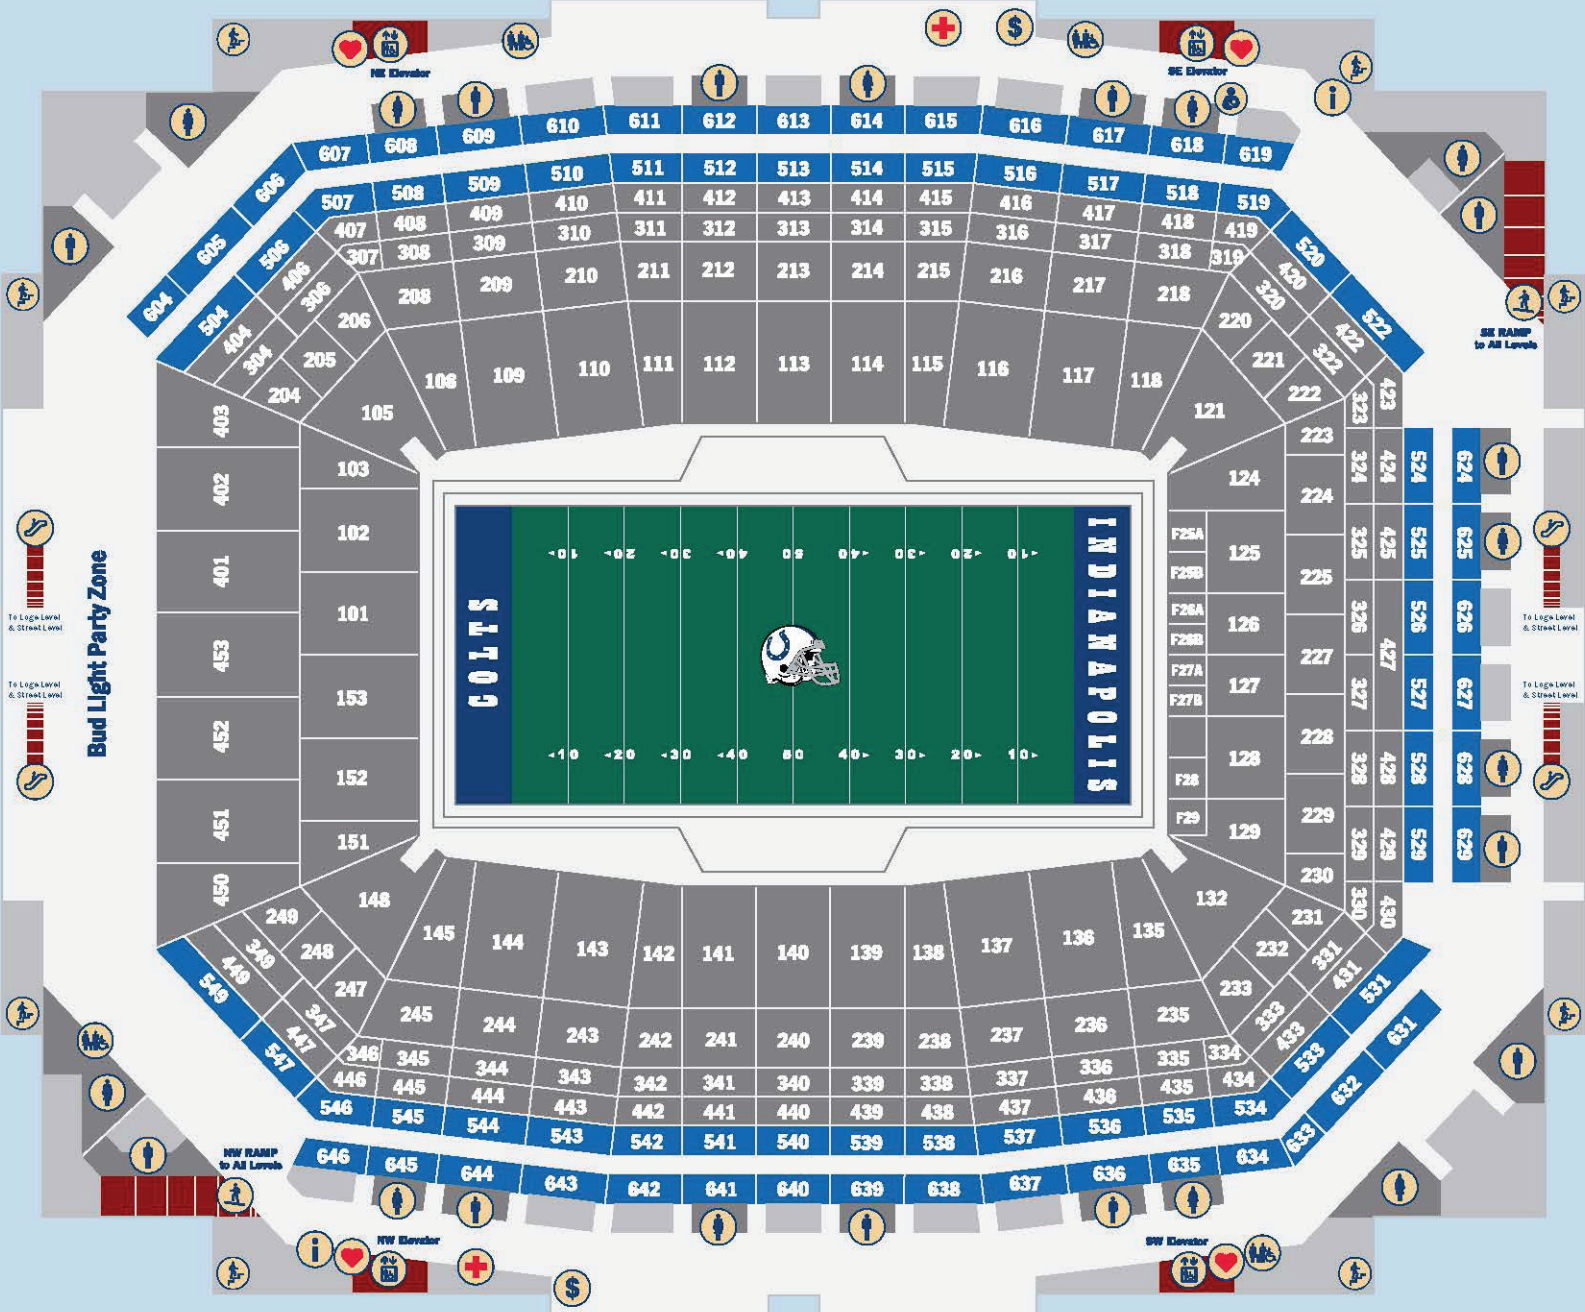

Street Level

Capitol Avenue

Lucas Oil North Gate

Lucas Oil Plaza

Verizon East Gate

Faegre Drinker
East Club

Ticket Office

Caesars South Gate

Huntington West Gate

WynnBET
West Club

Caesars
Sportsbook
Lounge

South Street

Missouri Street

- | | | | |
|--------------------|------------------|----------------|------------------|
| Elevator | Women's Restroom | First Aid | Tickets |
| Ramp | Men's Restroom | Guest Services | Huntington ATM |
| Accessibility Ramp | Family Restroom | Escalator | Mamava Locations |
| Stairs | AED | | |

Loge Level

-  Elevator
-  Women's Restroom
-  First Aid
-  Tickets
-  Ramp
-  Men's Restroom
-  Guest Services
-  AED
-  Accessibility Ramp
-  Family Restroom
-  Escalator
-  Mamava Locations
-  Stairs

Allegiant Terrace Level

-  Elevator
-  Women's Restroom
-  First Aid
-  Tickets
-  Ramp
-  Men's Restroom
-  Guest Services
-  Huntington ATM
-  Accessibility Ramp
-  Family Restroom
-  Escalator
-  Mamava Locations