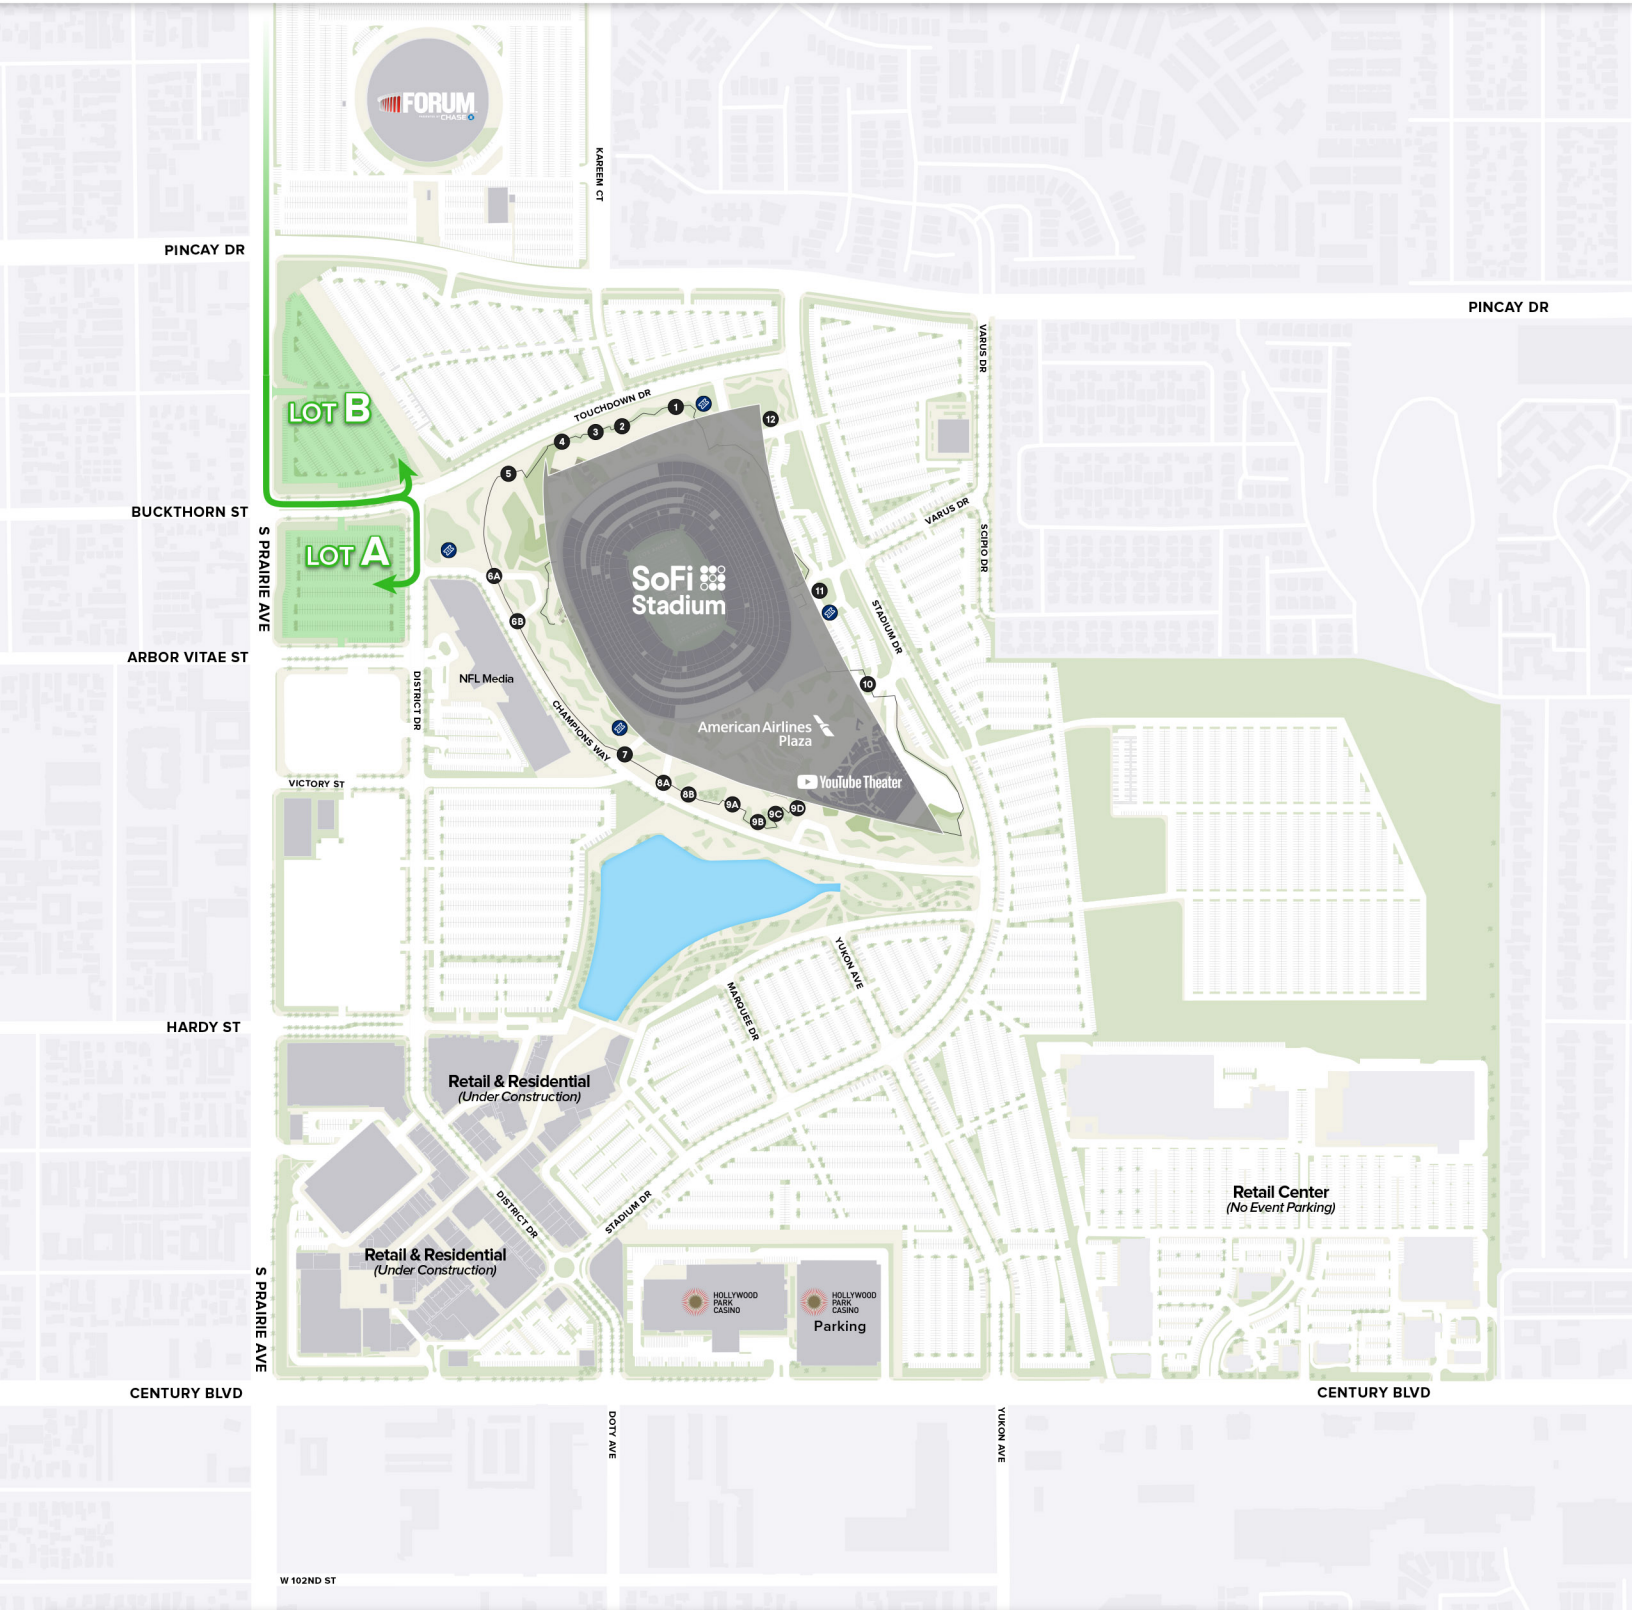

GREEN ZONE PARKING

800 PRAIRIE, INGLEWOOD, CA 90301 (Lot A, B)

You will access the site by entering via Southbound Prairie Ave. and Touchdown Dr. As you arrive, please have your digital parking pass ready. After the parking cashier validates your pass, please follow staff instructions and park as directed.